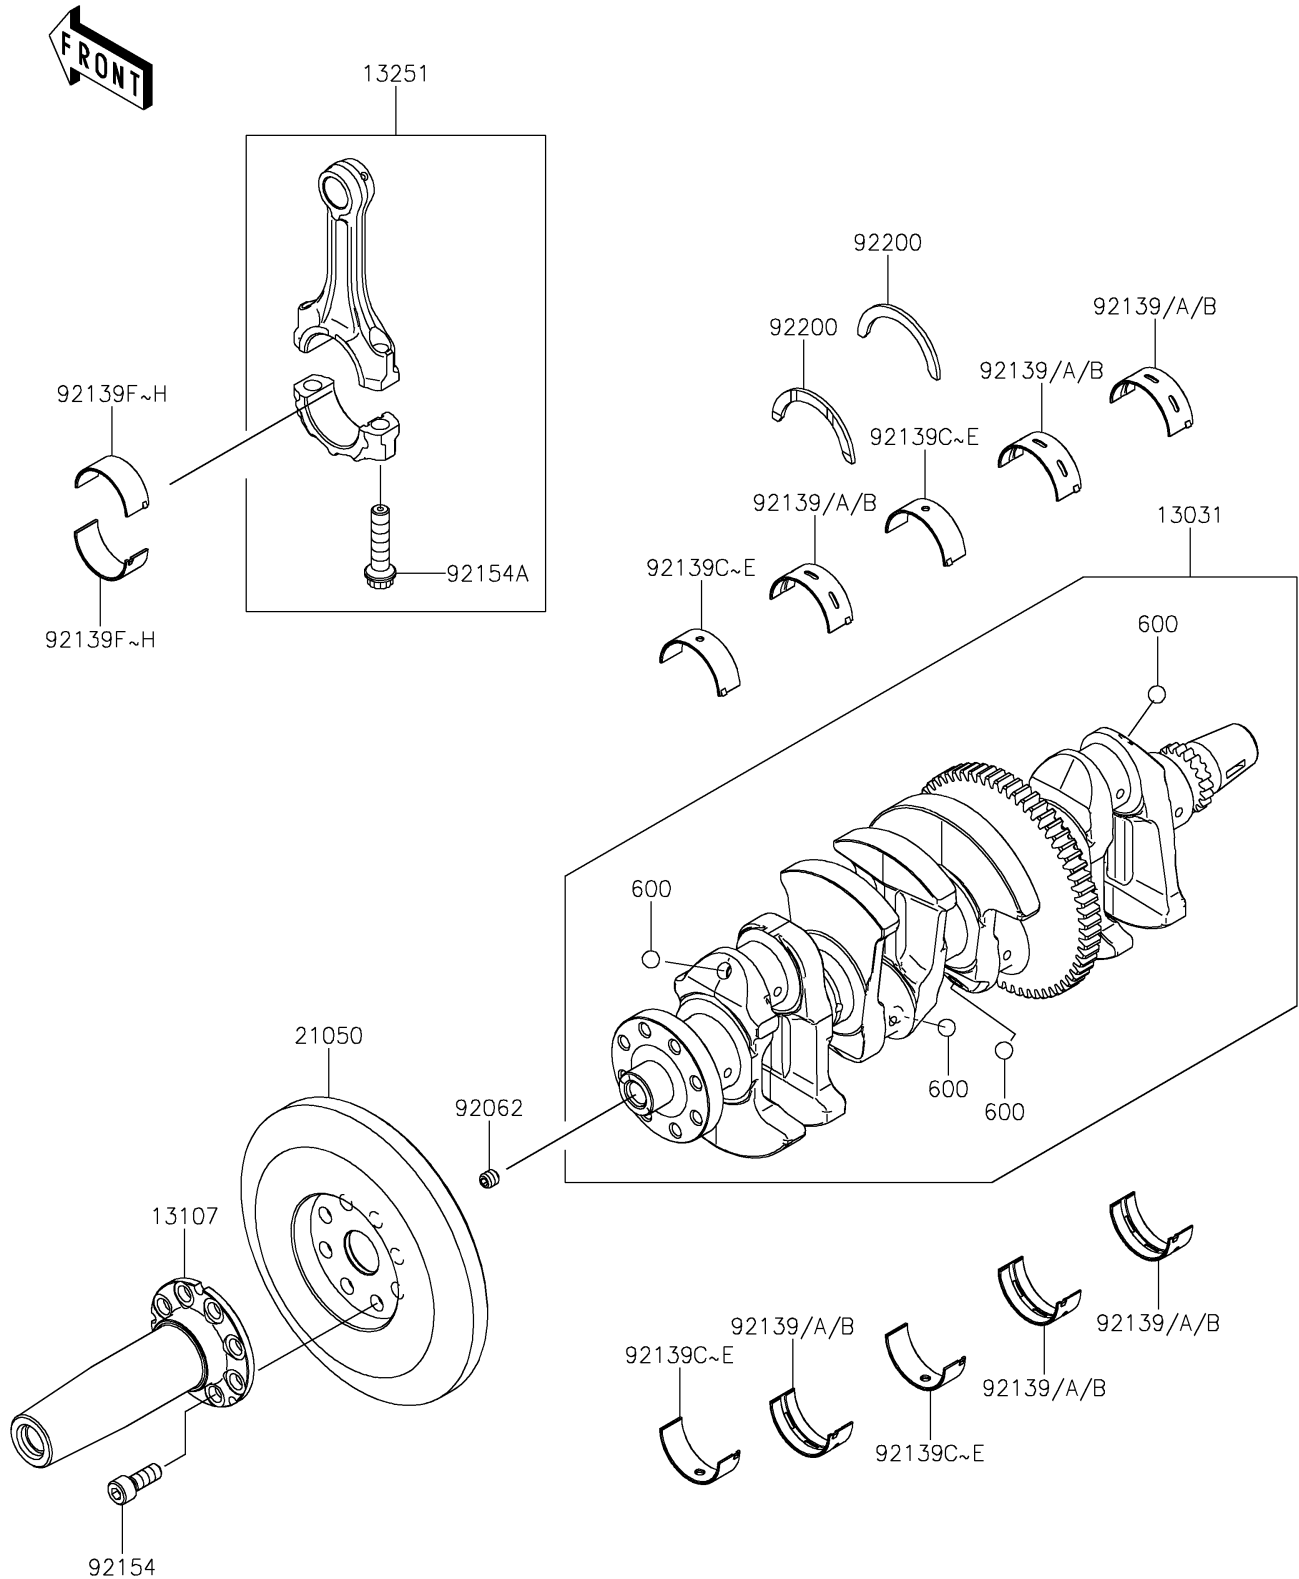

## PARTS DIAGRAM

### Crankshaft

E1321

## PARTS LIST

### Crankshaft

ITEM NAME	PART NUMBER	QUANTITY
CRANKSHAFT-COMP (Ref # 13031)	13031-1530	1
SHAFT, CONVERTER (Ref # 13107)	13107-0997	1
ROD-ASSY-CONNECTING,H (Ref # 13251)	13251-0751-HH	4
FLYWHEEL (Ref # 21050)	21050-0035	1
NOZZLE (Ref # 92062)	92062-1053	1
BUSHING,#2&#4&#5,BLUE (Ref # 92139)	92139-1265	6
BUSHING,#2&#4&#5,BLACK (Ref # 92139A)	92139-1266	AR
BUSHING,#2&#4&#5,BROWN (Ref # 92139B)	92139-1267	AR
BUSHING,#1&#3,BLUE (Ref # 92139C)	92139-1268	4
BUSHING,#1&#3,BLACK (Ref # 92139D)	92139-1269	AR
BUSHING,#1&#3,BROWN (Ref # 92139E)	92139-1270	AR
BUSHING,CONNECTING ROD,BLUE (Ref # 92139F)	92139-1271	8
BUSHING,CONNECTING ROD,BLACK (Ref # 92139G)	92139-1272	AR
BUSHING,CONNECTING ROD,BROWN (Ref # 92139H)	92139-1273	AR
BOLT,8X22 (Ref # 92154)	92154-4492	8
BOLT,CONNECTING ROD (Ref # 92154A)	92154-4493	8
WASHER,T=2.5 (Ref # 92200)	92200-0744	2
BALL-STEEL,11/32 (Ref # 600)	600A1100	4