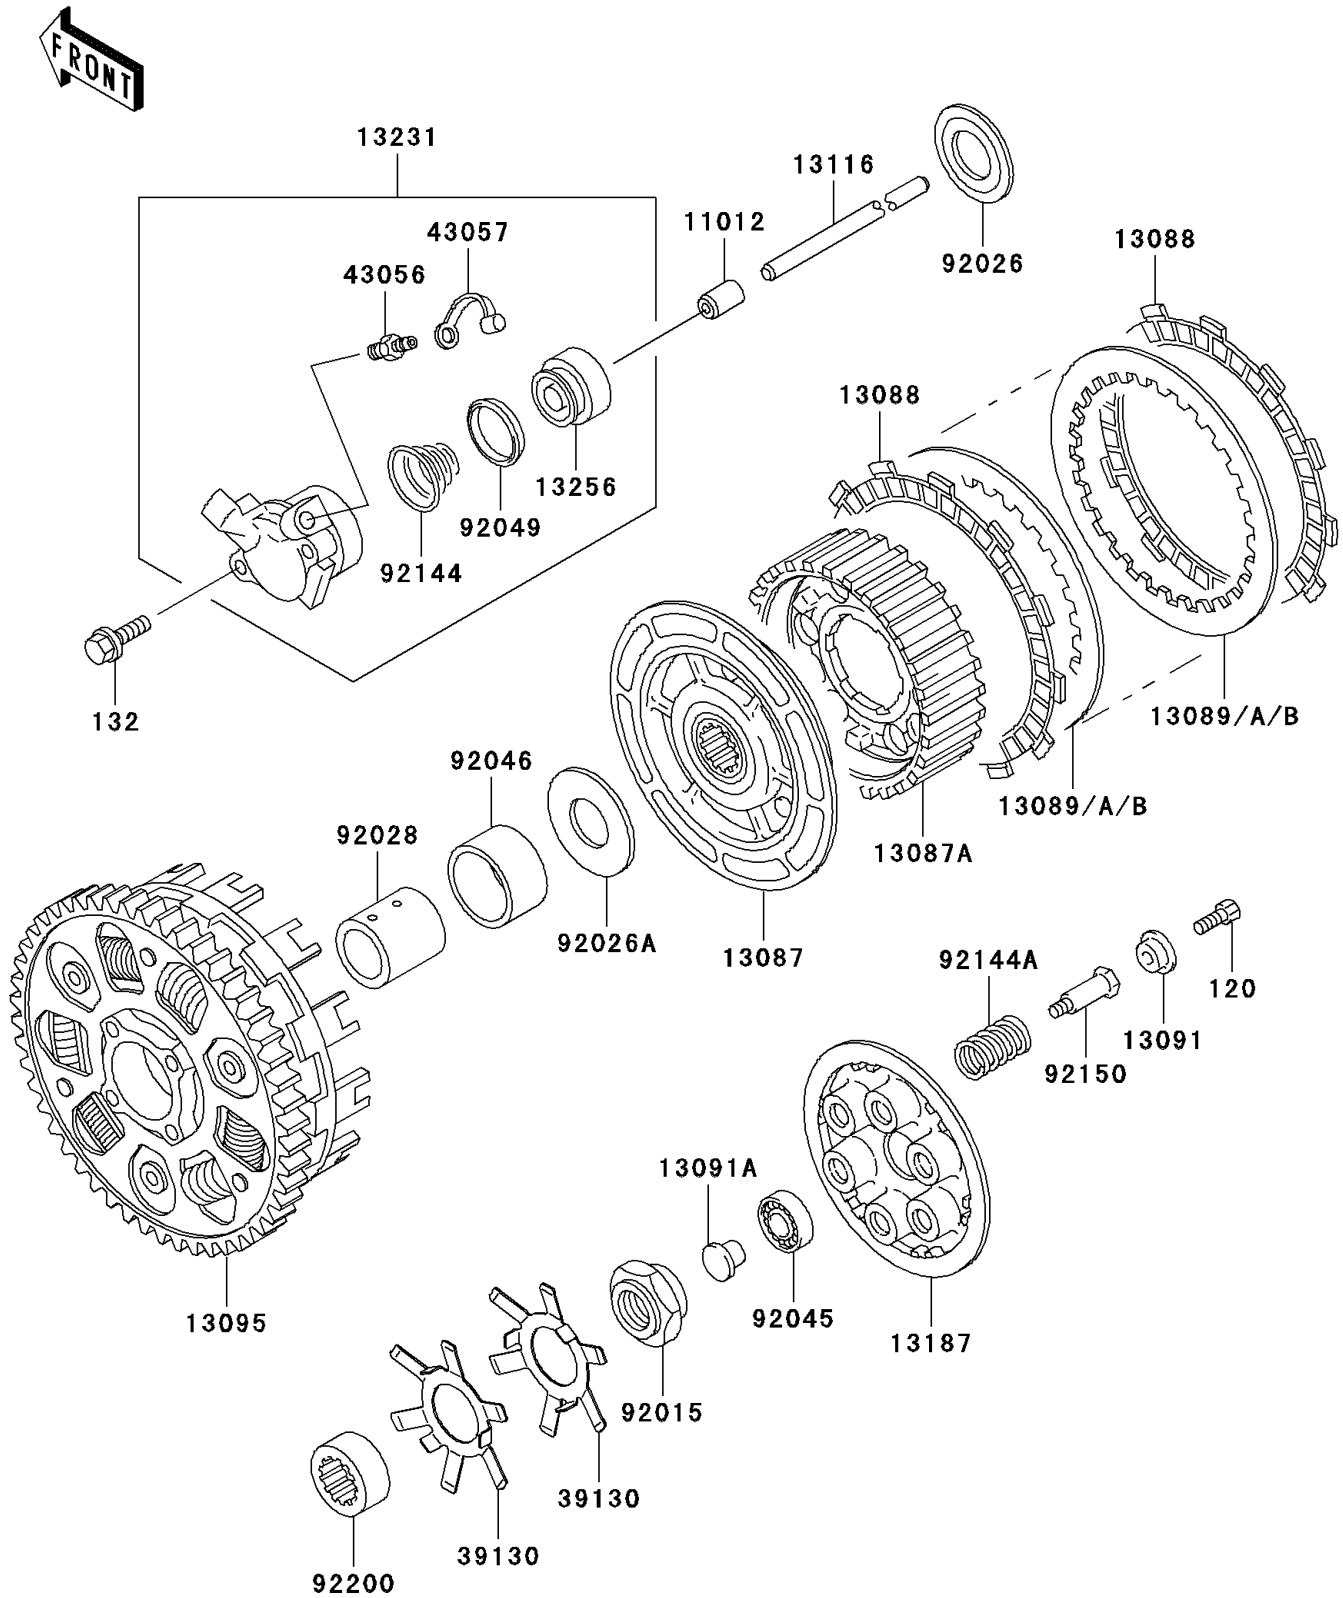

1997 Ninja® ZX™-7R PARTS DIAGRAM

Clutch

E1350

1997 Ninja® ZX™ -7R PARTS LIST

Clutch

ITEM NAME	PART NUMBER	QUANTITY
BOLT-SOCKET,6X16 (Ref # 120)	120Q0616	6
BOLT-FLANGED-SMALL (Ref # 132)	132J0625	2
CAP,PUSHROD (Ref # 11012)	11012-1569	1
HUB-CLUTCH (Ref # 13087)	13087-1157	1
HUB-CLUTCH (Ref # 13087A)	13087-1165	1
PLATE-FRICTION (Ref # 13088)	13088-040	8
PLATE-CLUTCH,T=2.0 (Ref # 13089)	13089-026	AR
PLATE-CLUTCH,T=2.3 (Ref # 13089A)	13089-1004	AR
PLATE-CLUTCH,T=2.6 (Ref # 13089B)	13089-1067	AR
HOLDER,CLUTCH SPRING (Ref # 13091)	13091-1041	6
HOLDER,CLUTCH PUSH ROD (Ref # 13091A)	13091-1085	1
HOUSING-COMP-CLUTCH (Ref # 13095)	13095-1328	1
ROD-PUSH (Ref # 13116)	13116-1151	1
PLATE-CLUTCH OPERATING (Ref # 13187)	13187-1067	1
RELEASE-ASSY-CLUTCH (Ref # 13231)	13231-1065	1
PISTON (Ref # 13256)	13256-1052	1
SPRING-LEAF (Ref # 39130)	39130-1071	2
BREATHER-BRAKE (Ref # 43056)	43056-1052	1
CAP-BREATHER (Ref # 43057)	43057-1001	1
NUT (Ref # 92015)	92015-1929	1
SPACER (Ref # 92026)	92026-1356	1
SPACER,25X54X3 (Ref # 92026A)	92026-1467	1
BUSHING (Ref # 92028)	92028-1783	1
BEARING-BALL,6001C3ML01 (Ref # 92045)	92045-1235	1
BEARING-NEEDLE (Ref # 92046)	92046-1250	1
SEAL-OIL,PISTON (Ref # 92049)	92049-1165	1
SPRING,CLUTCH RELEASE (Ref # 92144)	92144-1084	1
SPRING,CLUTCH (Ref # 92144A)	92144-1630	6
BOLT,CLUTCH (Ref # 92150)	92150-1477	6

1997 Ninja® ZX™ -7R PARTS LIST

Clutch

ITEM NAME	PART NUMBER	QUANTITY
WASHER (Ref # 92200)	92200-1205	1