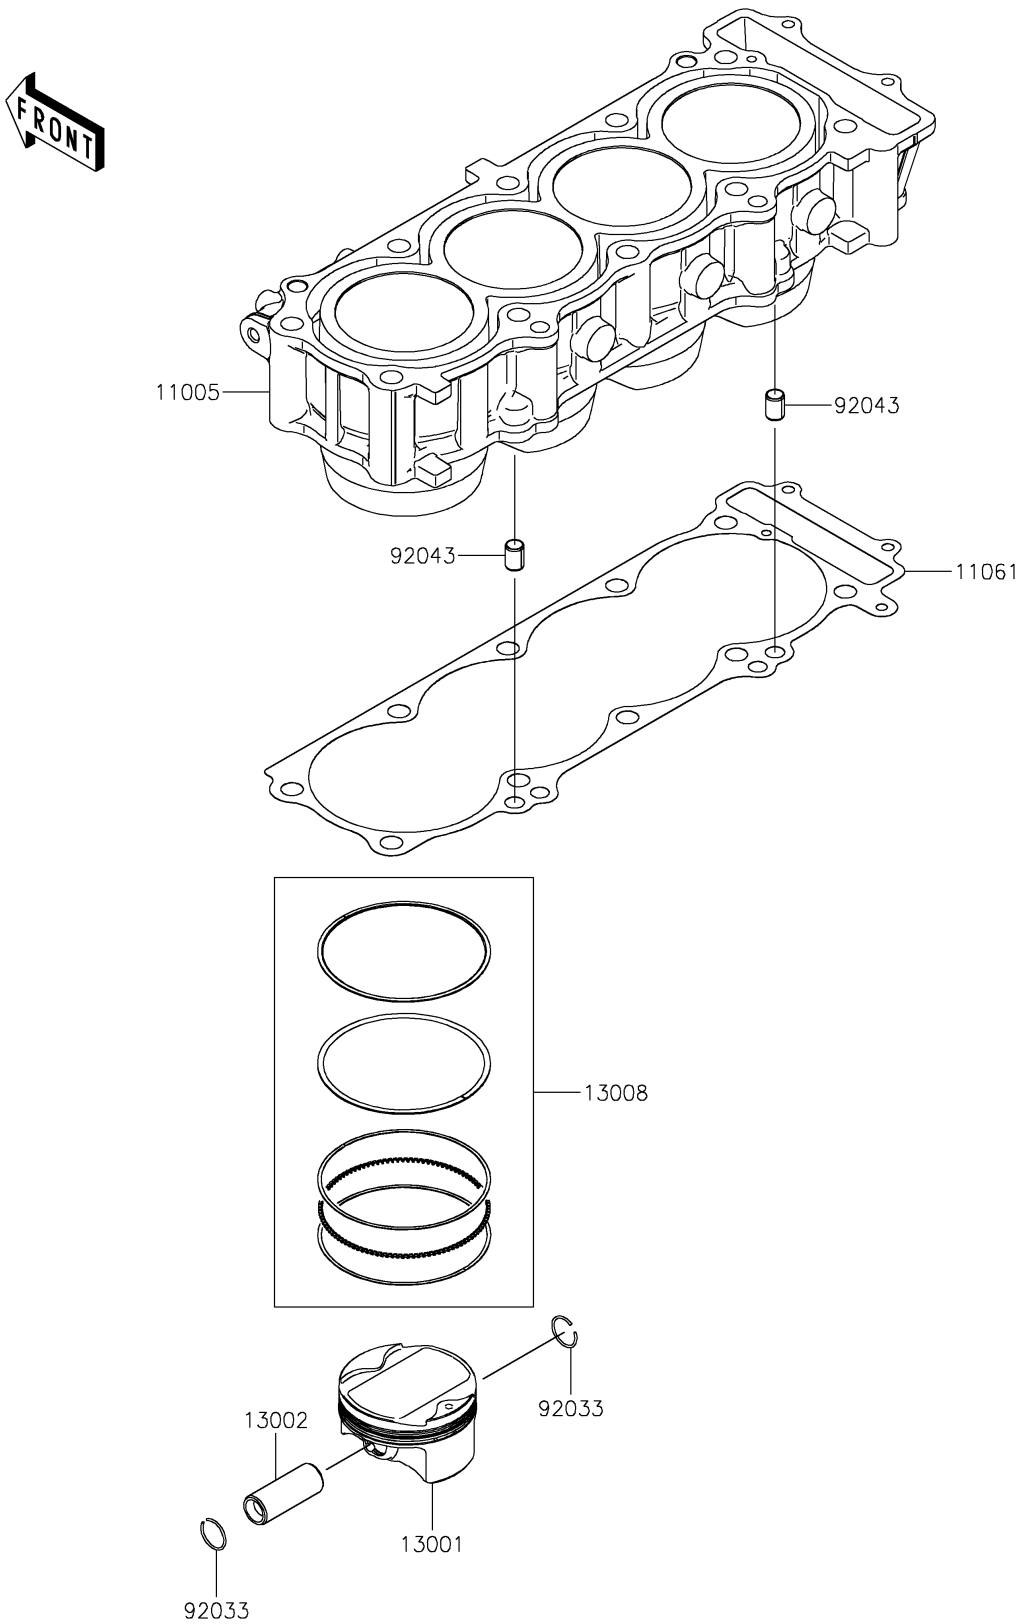

2025 RIDGE® CREW HVAC

PARTS DIAGRAM

Cylinder/Piston(s)

E1120

2025 RIDGE® CREW HVAC

PARTS LIST

Cylinder/Piston(s)

ITEM NAME	PART NUMBER	QUANTITY
CYLINDER-ENGINE (Ref # 11005)	11005-0733	1
GASKET,CYLINDER BASE (Ref # 11061)	11061-1482	1
PISTON-ENGINE (Ref # 13001)	13001-0843	4
PIN-PISTON (Ref # 13002)	13002-0733	4
RING-SET-PISTON (Ref # 13008)	13008-0571	4
RING-SNAP (Ref # 92033)	92033-1054	8
PIN,8.2X10X14 (Ref # 92043)	92043-1264	2