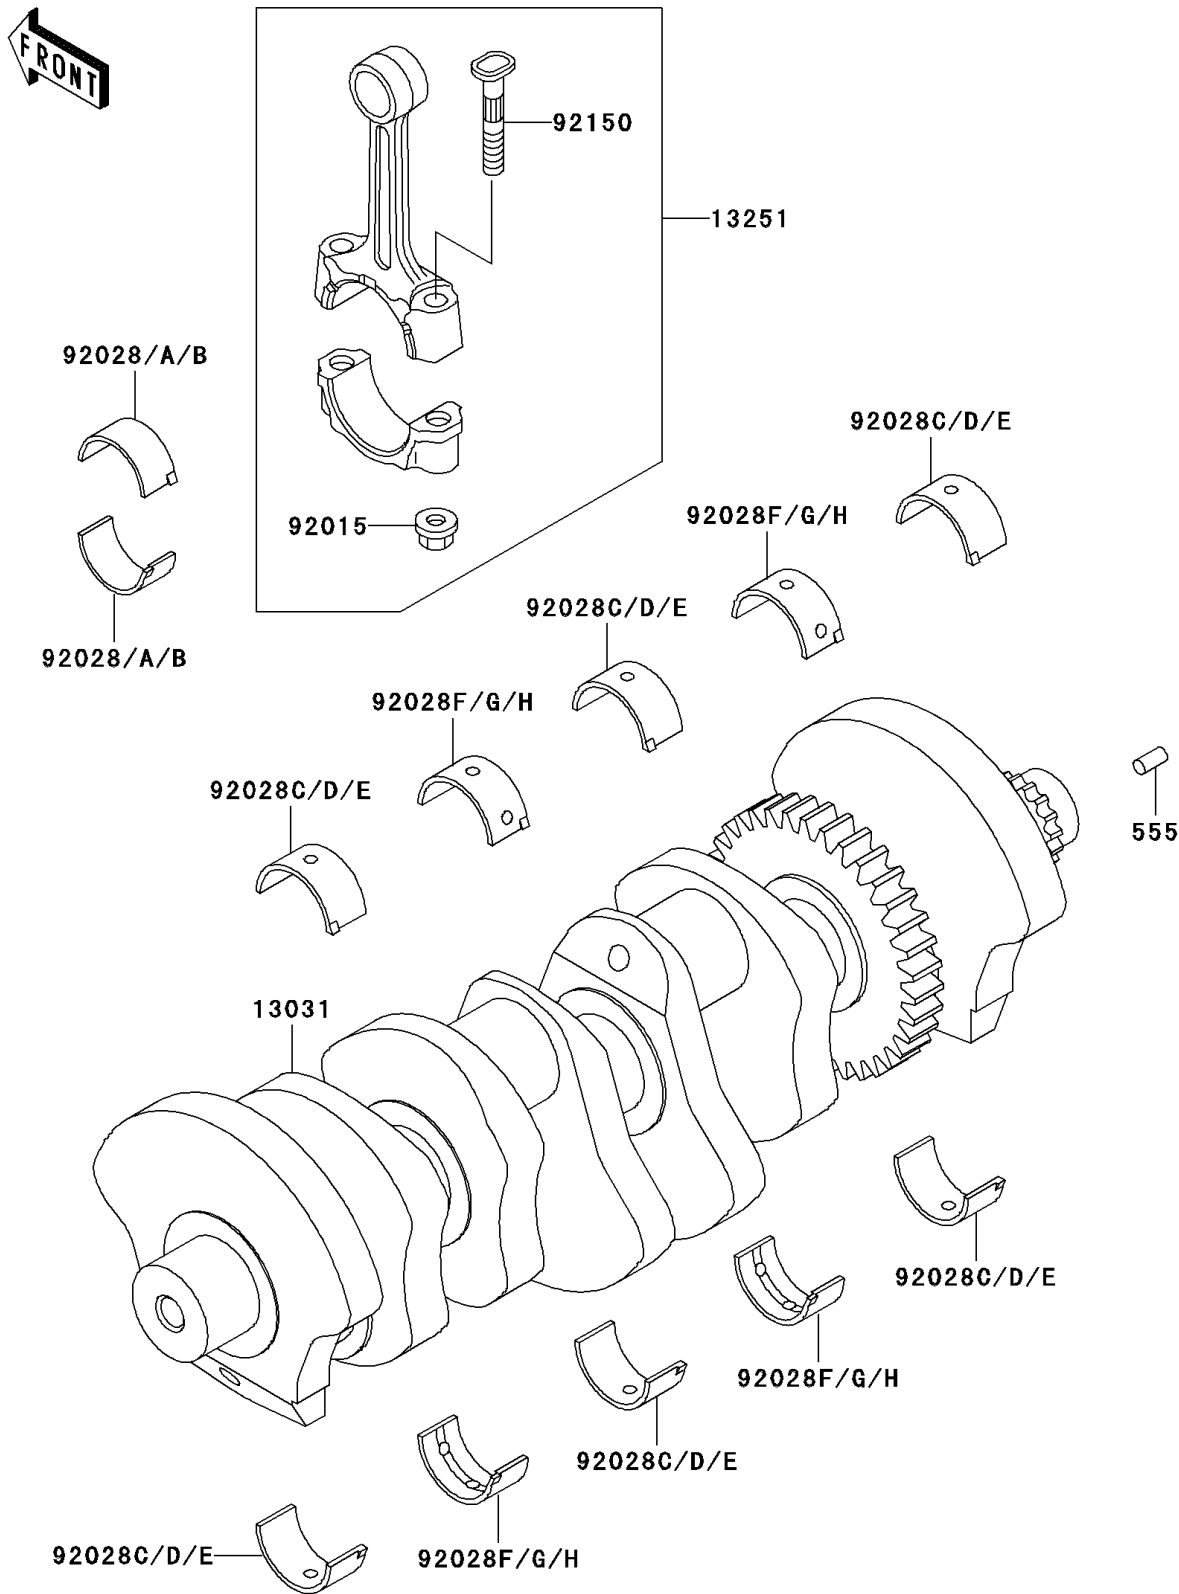

1998 Ninja® ZX™-7R PARTS DIAGRAM

Crankshaft

E1321

1998 Ninja® ZX™-7R PARTS LIST

Crankshaft

ITEM NAME	PART NUMBER	QUANTITY
PIN-SPRING,4X8 (Ref # 555)	555A0408	1
CRANKSHAFT-COMP (Ref # 13031)	13031-1405	1
ROD-ASSY-CONNECTING,G (Ref # 13251)	13251-1097-GG	1
NUT,FLANGED,8MM (Ref # 92015)	92015-1311	1
BUSHING,CONNECTING ROD,BLUE (Ref # 92028)	92028-1623	1
BUSHING,CONNECTING ROD,BLACK (Ref # 92028A)	92028-1624	1
BUSHING,CONNECTING ROD,BROWN (Ref # 92028B)	92028-1625	1
BUSHING,CRANKSHAFT,#1&3&5,BLUE (Ref # 92028C)	92028-1626	1
BUSHING,CRANKSHAFT,1&3&5,BLACK (Ref # 92028D)	92028-1627	1
BUSHING,CRANKSHAFT,1&3&5,BROWN (Ref # 92028E)	92028-1628	1
BUSHING,CRANKSHAFT,#2,BLUE (Ref # 92028F)	92028-1629	1
BUSHING,CRANKSAHFT,#2,BLACK (Ref # 92028G)	92028-1630	1
BUSHING,CRANKSAHFT,#2,BROWN (Ref # 92028H)	92028-1631	1
BOLT,CONNECTING ROD,8MM (Ref # 92150)	92150-1216	1