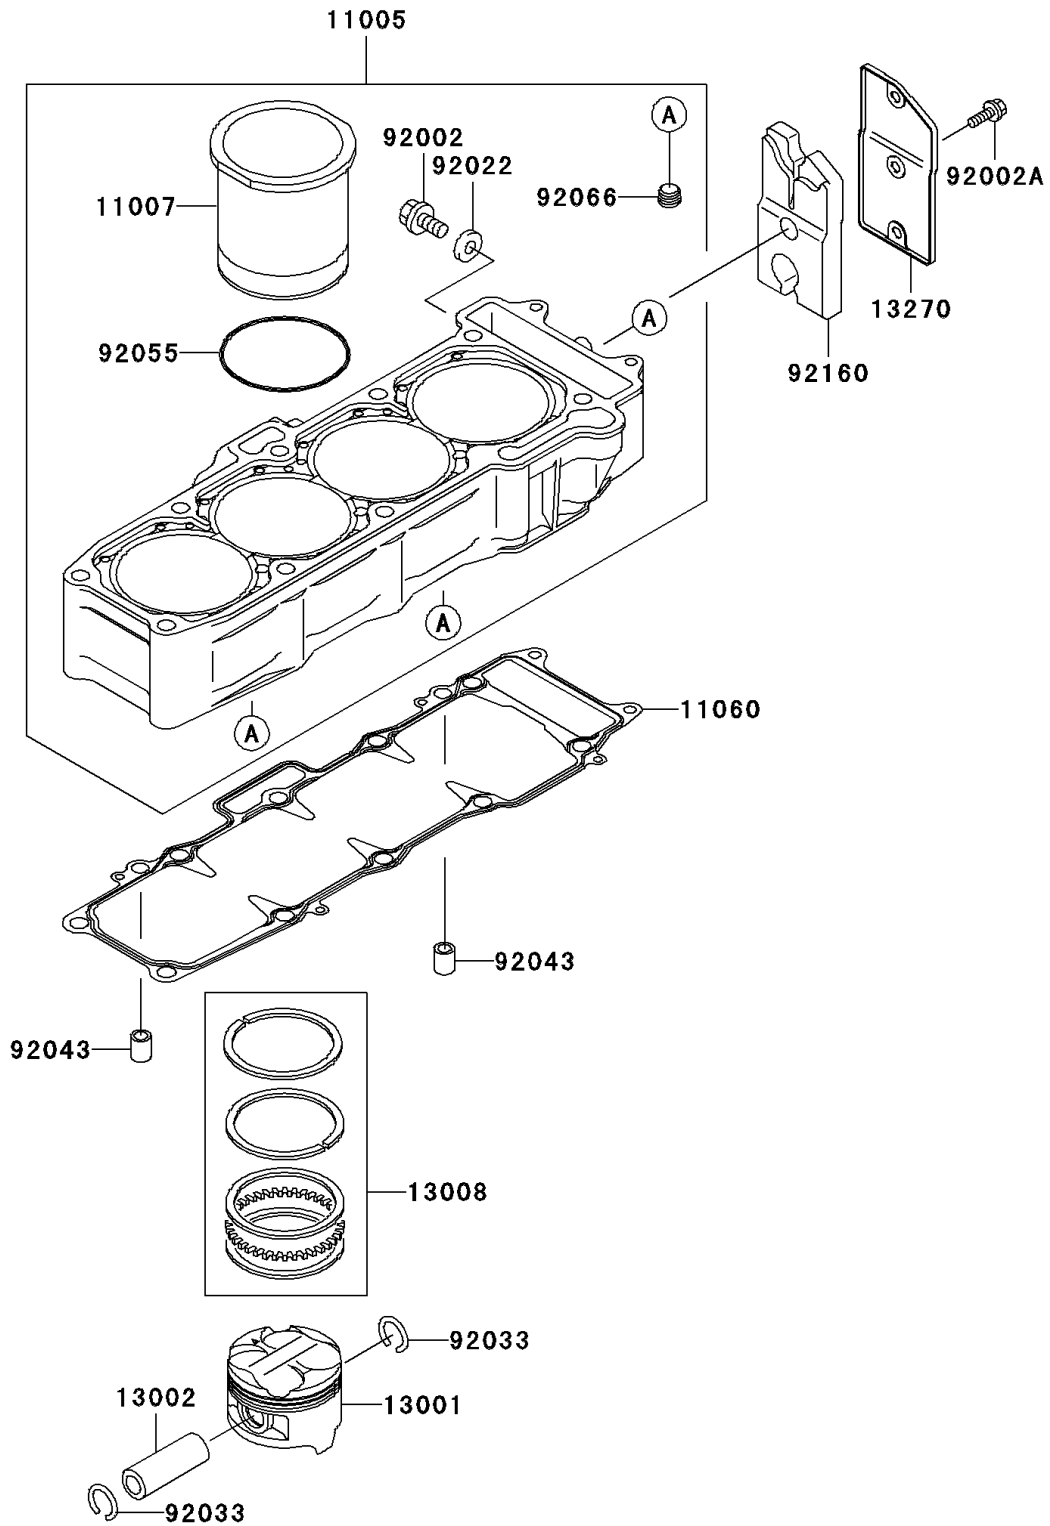

1997 Ninja® ZX™-7R PARTS DIAGRAM

Cylinder/Piston(s)

E1120

1997 Ninja® ZX™-7R PARTS LIST

Cylinder/Piston(s)

ITEM NAME	PART NUMBER	QUANTITY
CYLINDER-ENGINE (Ref # 11005)	11005-1837	1
LINER-CYLINDER (Ref # 11007)	11007-1139	1
GASKET,CYLINDER BASE,T=0.2 (Ref # 11060)	11060-1705	1
PISTON-ENGINE,STD (Ref # 13001)	13001-1447	1
PIN-PISTON (Ref # 13002)	13002-1086	1
RING-SET-PISTON,STD (Ref # 13008)	13008-1168	1
PLATE (Ref # 13270)	13270-1502	1
BOLT,16X10 (Ref # 92002)	92002-1238	1
BOLT,6X8 (Ref # 92002A)	92002-1604	1
WASHER,16XX22X1.0 (Ref # 92022)	92022-1812	1
RING-SNAP,20.5X1.2 (Ref # 92033)	92033-1099	1
PIN,DOWEL,10X14 (Ref # 92043)	92043-1037	1
RING-O,78.9X2.0 (Ref # 92055)	92055-1526	1
PLUG (Ref # 92066)	92066-1260	1
DAMPER (Ref # 92160)	92160-1813	1