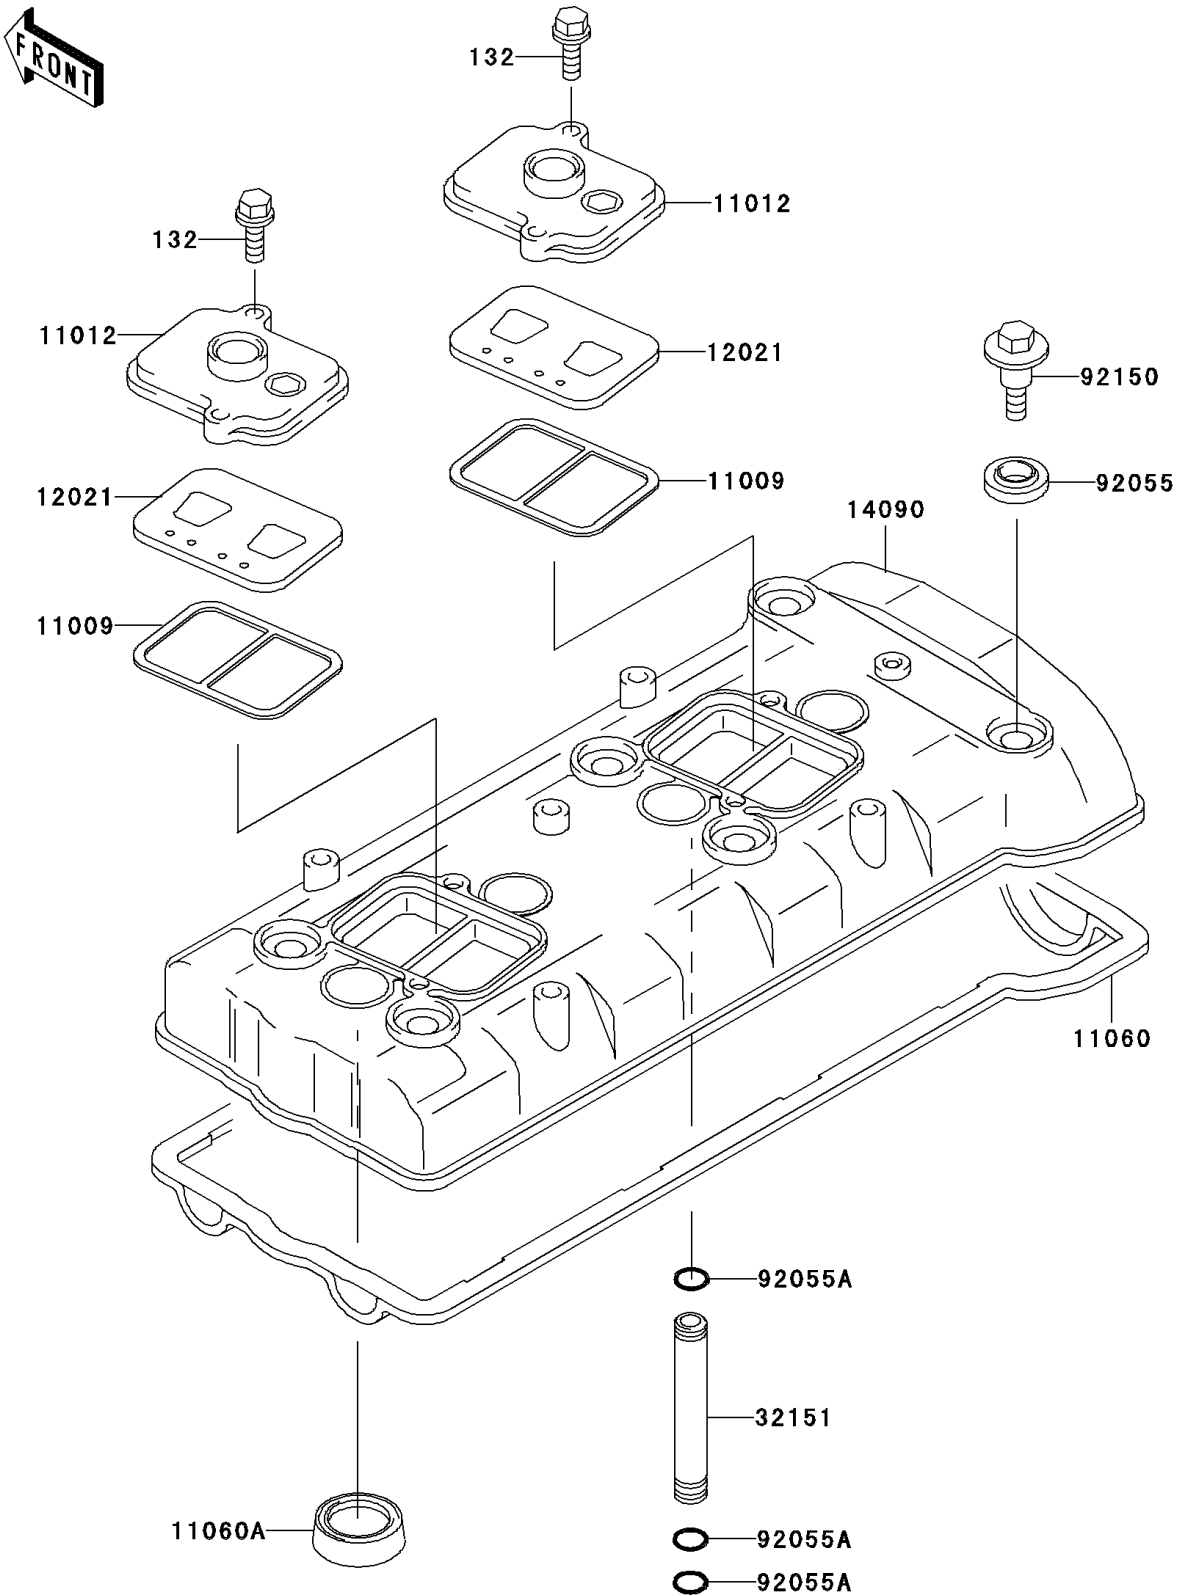

1998 Ninja® ZX™-7R PARTS DIAGRAM

Cylinder Head Cover

E1112

1998 Ninja® ZX™-7R PARTS LIST

Cylinder Head Cover

ITEM NAME	PART NUMBER	QUANTITY
BOLT-FLANGED-SMALL (Ref # 132)	132Y0620	1
GASKET, REED VALVE (Ref # 11009)	11009-1857	1
CAP, REED VALVE (Ref # 11012)	11012-1943	1
GASKET, HEAD COVER (Ref # 11060)	11060-1706	1
GASKET (Ref # 11060A)	11060-1763	1
VALVE-ASSY-REED (Ref # 12021)	12021-1053	1
COVER, HEAD (Ref # 14090)	14090-1638	1
PIPE (Ref # 32151)	32151-1608	1
RING-O, HEAD COVER BOLT (Ref # 92055)	92055-1352	1
RING-O, 9X1.5 (Ref # 92055A)	92055-1509	1
BOLT, HEAD COVER (Ref # 92150)	92150-1447	1