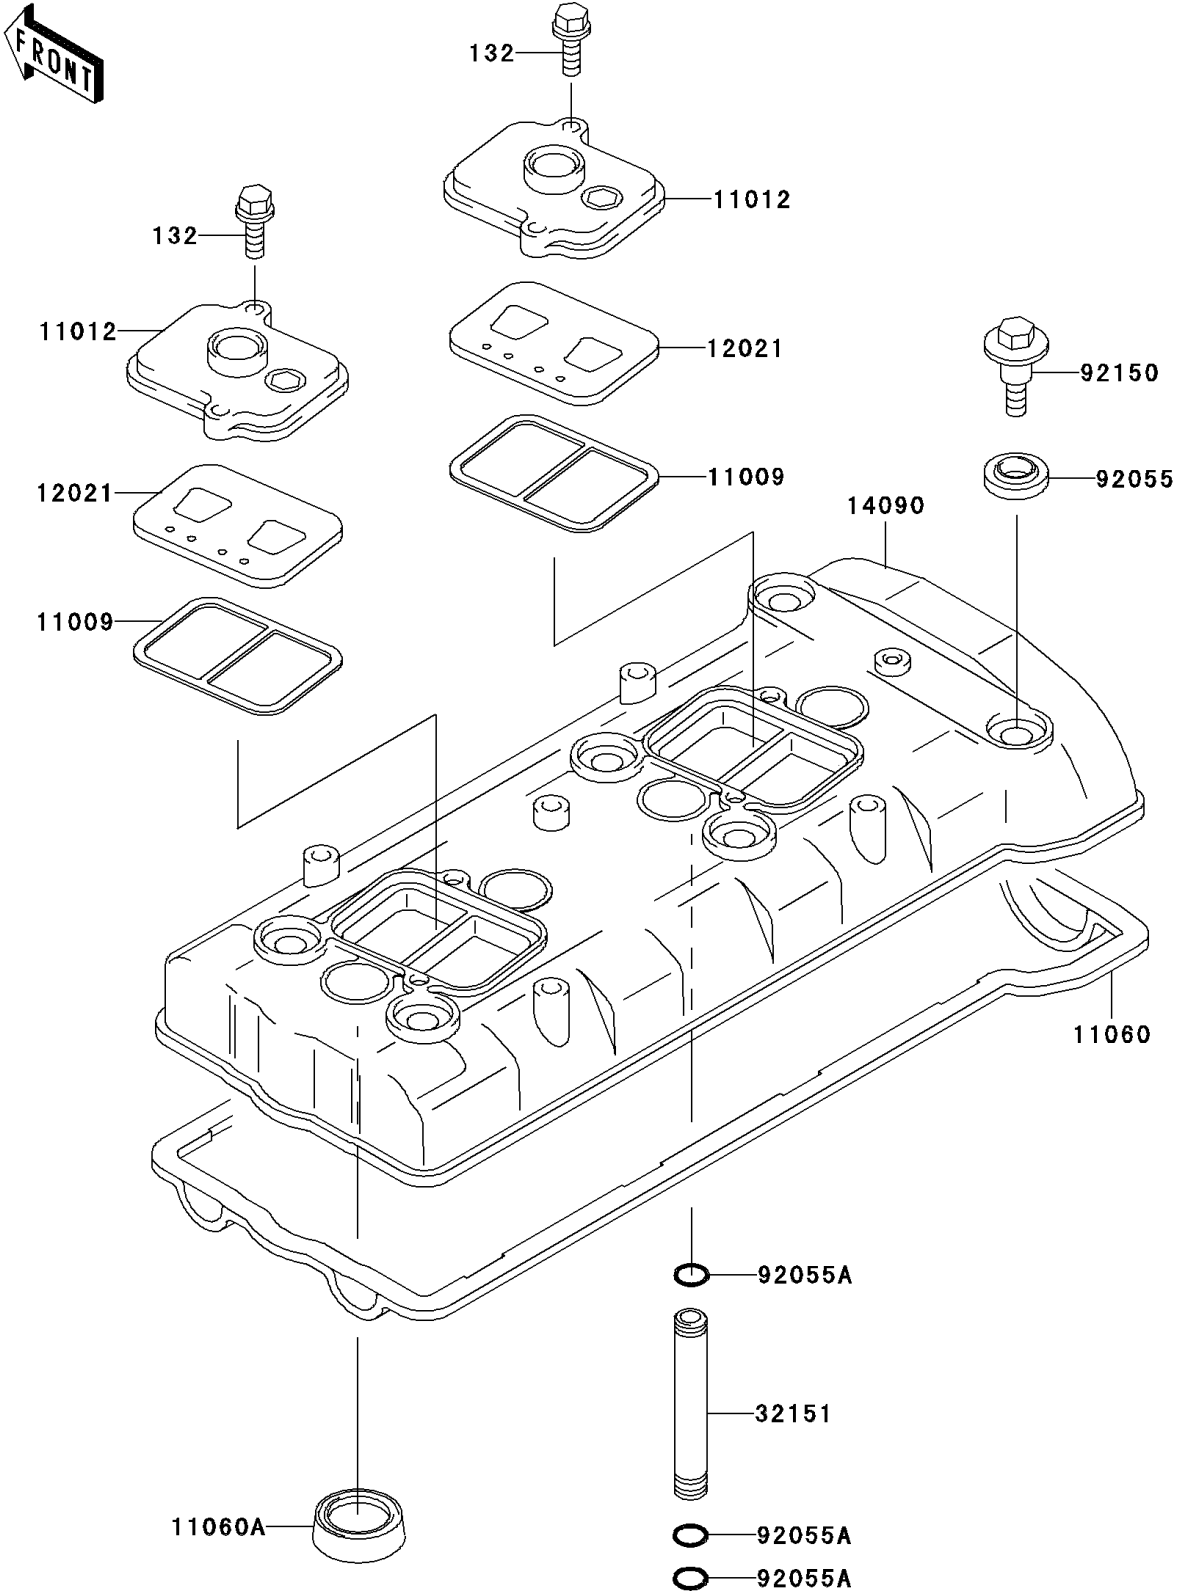

1997 Ninja® ZX™-7R PARTS DIAGRAM

Cylinder Head Cover

E1112

1997 Ninja® ZX™-7R PARTS LIST

Cylinder Head Cover

ITEM NAME	PART NUMBER	QUANTITY
BOLT-FLANGED-SMALL (Ref # 132)	132Y0620	4
GASKET, REED VALVE (Ref # 11009)	11009-1857	2
CAP, REED VALVE (Ref # 11012)	11012-1943	2
GASKET, HEAD COVER (Ref # 11060)	11060-1706	1
GASKET (Ref # 11060A)	11060-1763	4
VALVE-ASSY-REED (Ref # 12021)	12021-1053	2
COVER, HEAD (Ref # 14090)	14090-1638	1
PIPE (Ref # 32151)	32151-1608	4
RING-O, HEAD COVER BOLT (Ref # 92055)	92055-1352	6
RING-O, 9X1.5 (Ref # 92055A)	92055-1509	12
BOLT, HEAD COVER (Ref # 92150)	92150-1447	6