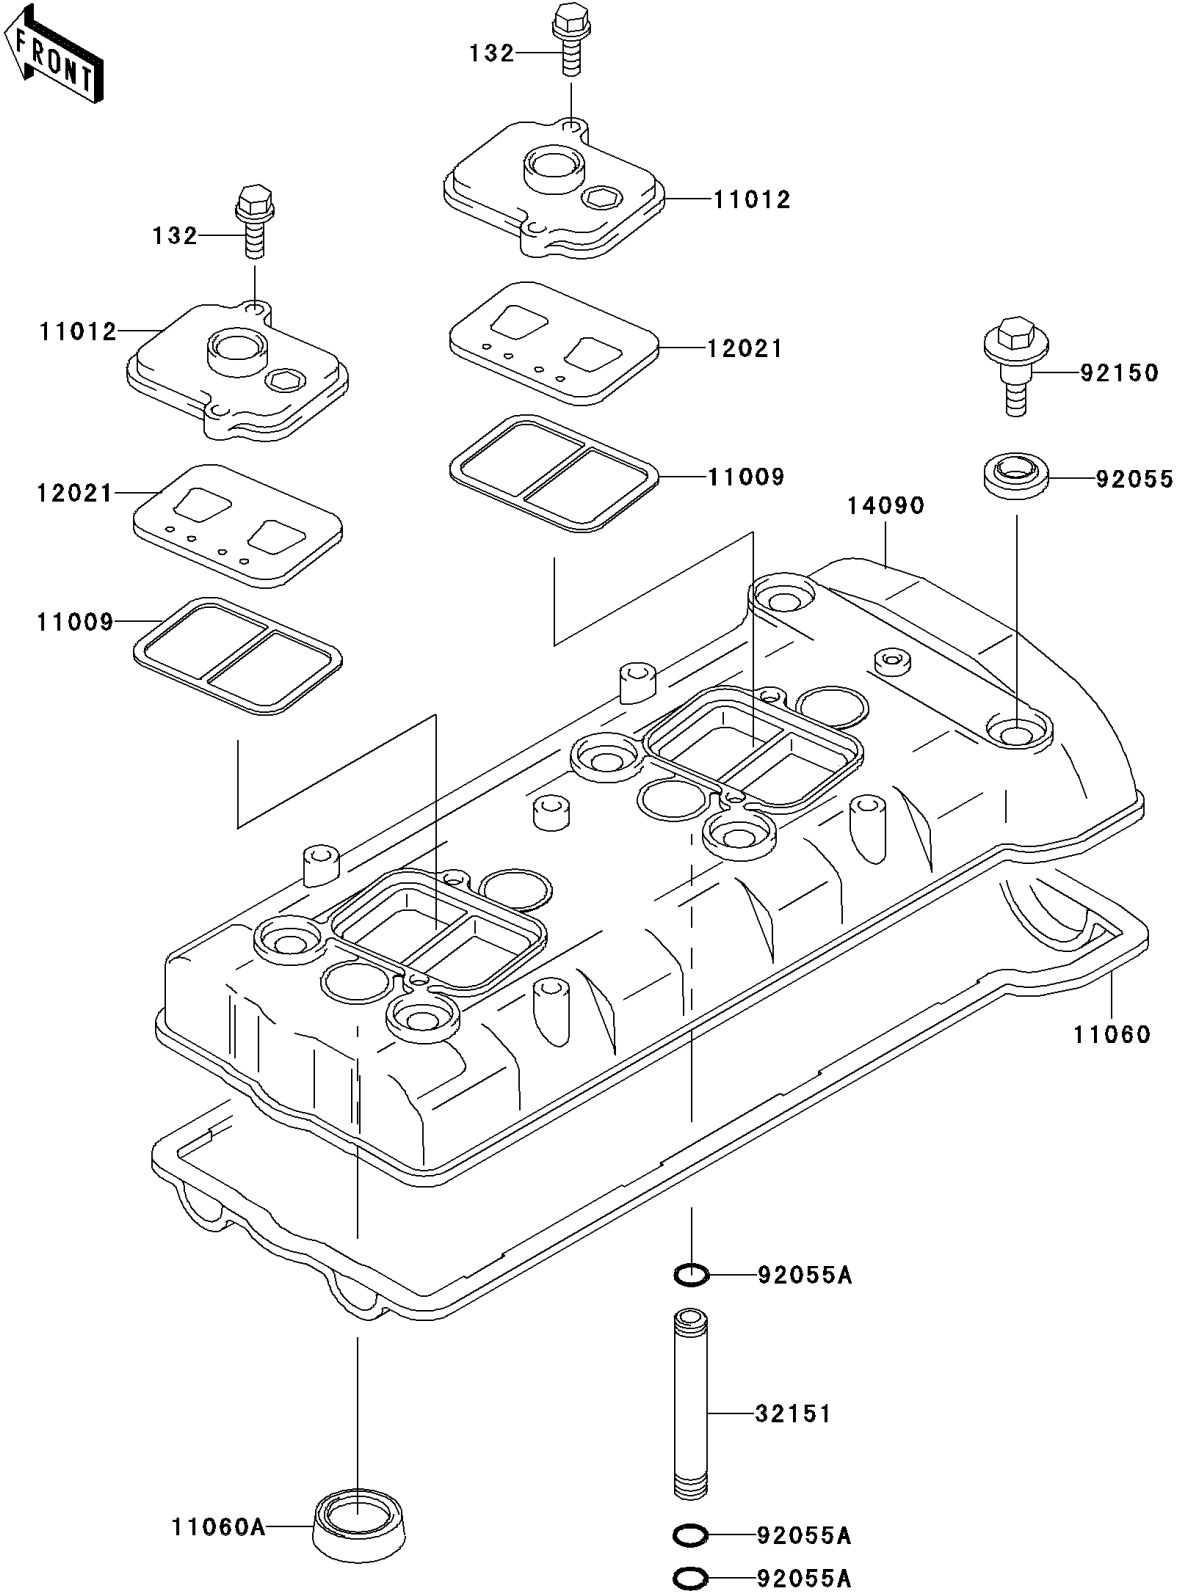

1997 Ninja® ZX™-7R PARTS DIAGRAM

Cylinder Head Cover

E1112

1997 Ninja® ZX™-7R PARTS LIST

Cylinder Head Cover

ITEM NAME	PART NUMBER	QUANTITY
BOLT-FLANGED-SMALL (Ref # 132)	132Y0620	1
GASKET, REED VALVE (Ref # 11009)	11009-1857	1
CAP, REED VALVE (Ref # 11012)	11012-1943	1
GASKET, HEAD COVER (Ref # 11060)	11060-1706	1
GASKET (Ref # 11060A)	11060-1763	1
VALVE-ASSY-REED (Ref # 12021)	12021-1053	1
COVER, HEAD (Ref # 14090)	14090-1638	1
PIPE (Ref # 32151)	32151-1608	1
RING-O, HEAD COVER BOLT (Ref # 92055)	92055-1352	1
RING-O, 9X1.5 (Ref # 92055A)	92055-1509	1
BOLT, HEAD COVER (Ref # 92150)	92150-1447	1