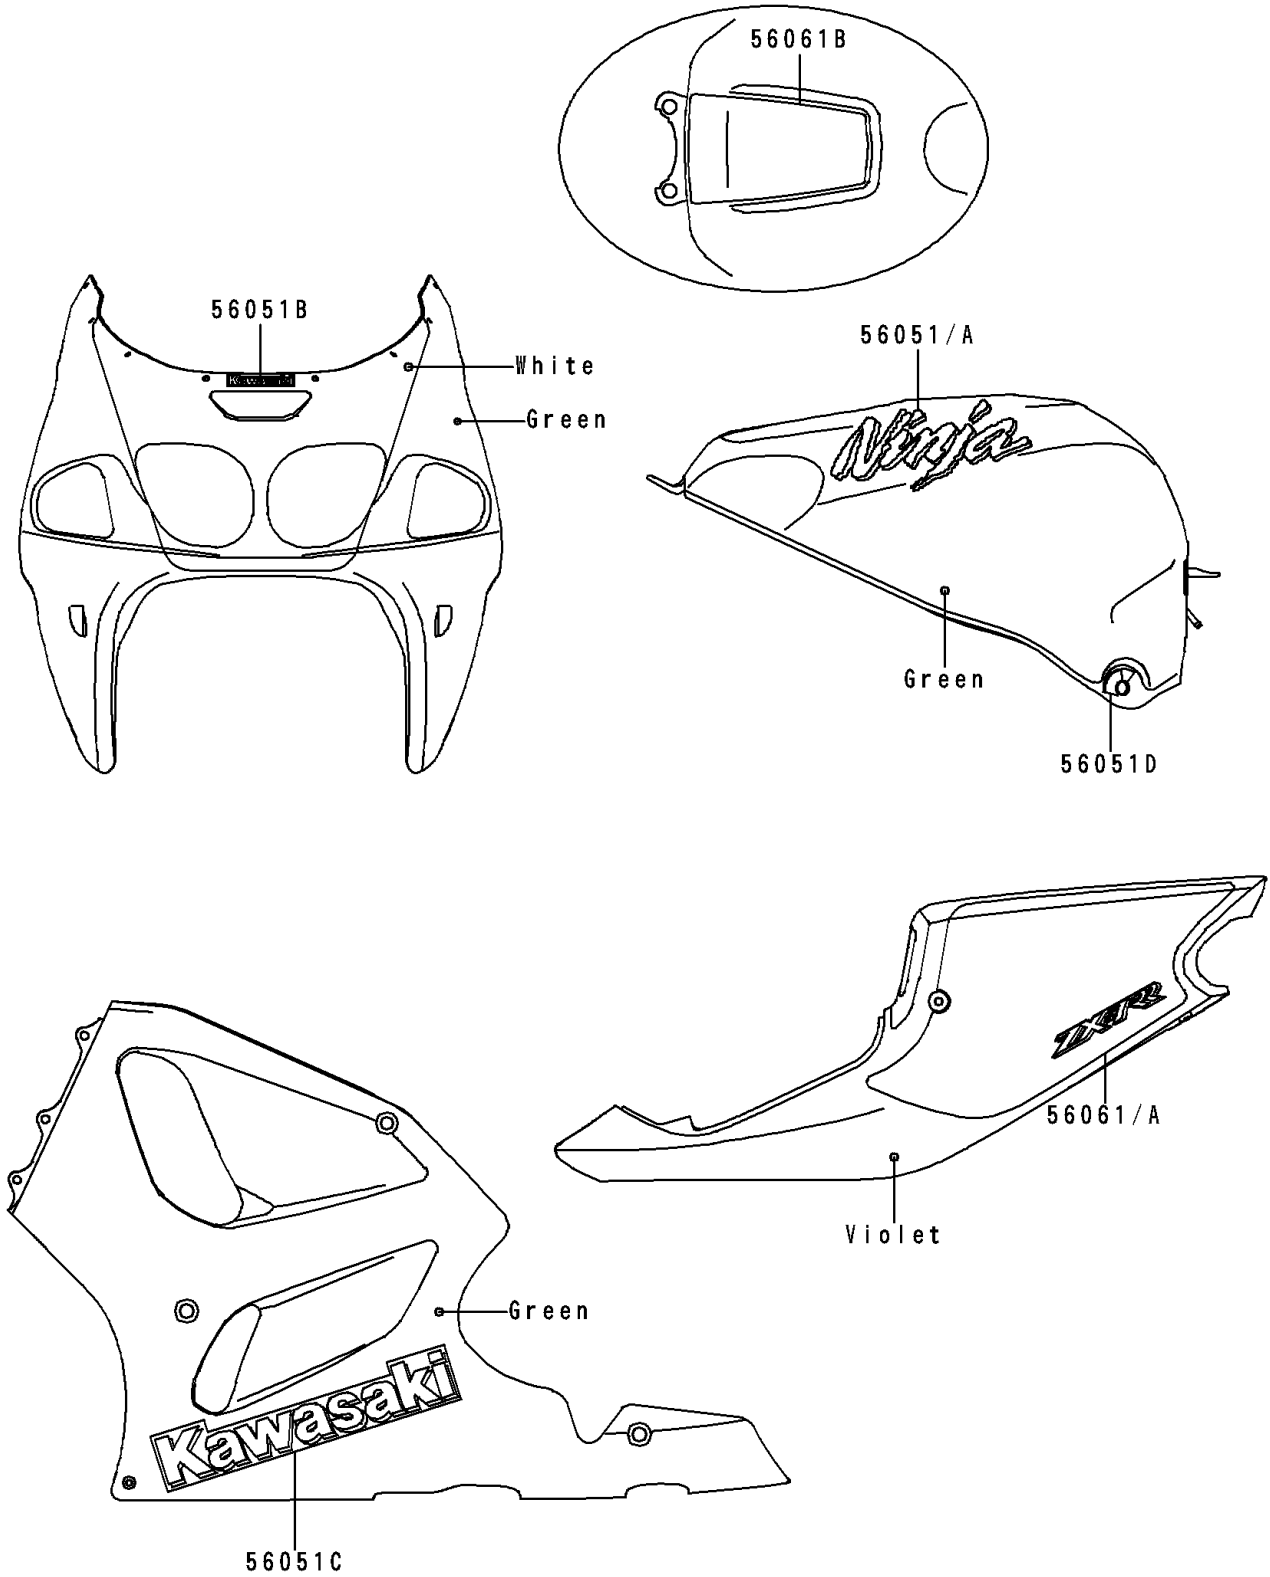

1997 Ninja® ZX™-7RR PARTS DIAGRAM

Decals

F2861

1997 Ninja® ZX™-7RR PARTS LIST

Decals

ITEM NAME	PART NUMBER	QUANTITY
MARK,FUEL TANK,LH,NINJA (Ref # 56051)	56051-1190	1
MARK,FUEL TANK,RH,NINJA (Ref # 56051A)	56051-1207	1
MARK,UPP COWLING,KAWASAKI (Ref # 56051B)	56051-1409	1
MARK,LWR COWLING,KAWASAKI (Ref # 56051C)	56051-1410	2
MARK,FUEL TANK (Ref # 56051D)	56051-1419	1
PATTERN,SEAT COVER,LH (Ref # 56061)	56061-1662	1
PATTERN,SEAT COVER,RH (Ref # 56061A)	56061-1663	1
PATTERN,FUEL TANK (Ref # 56061B)	56061-1664	1