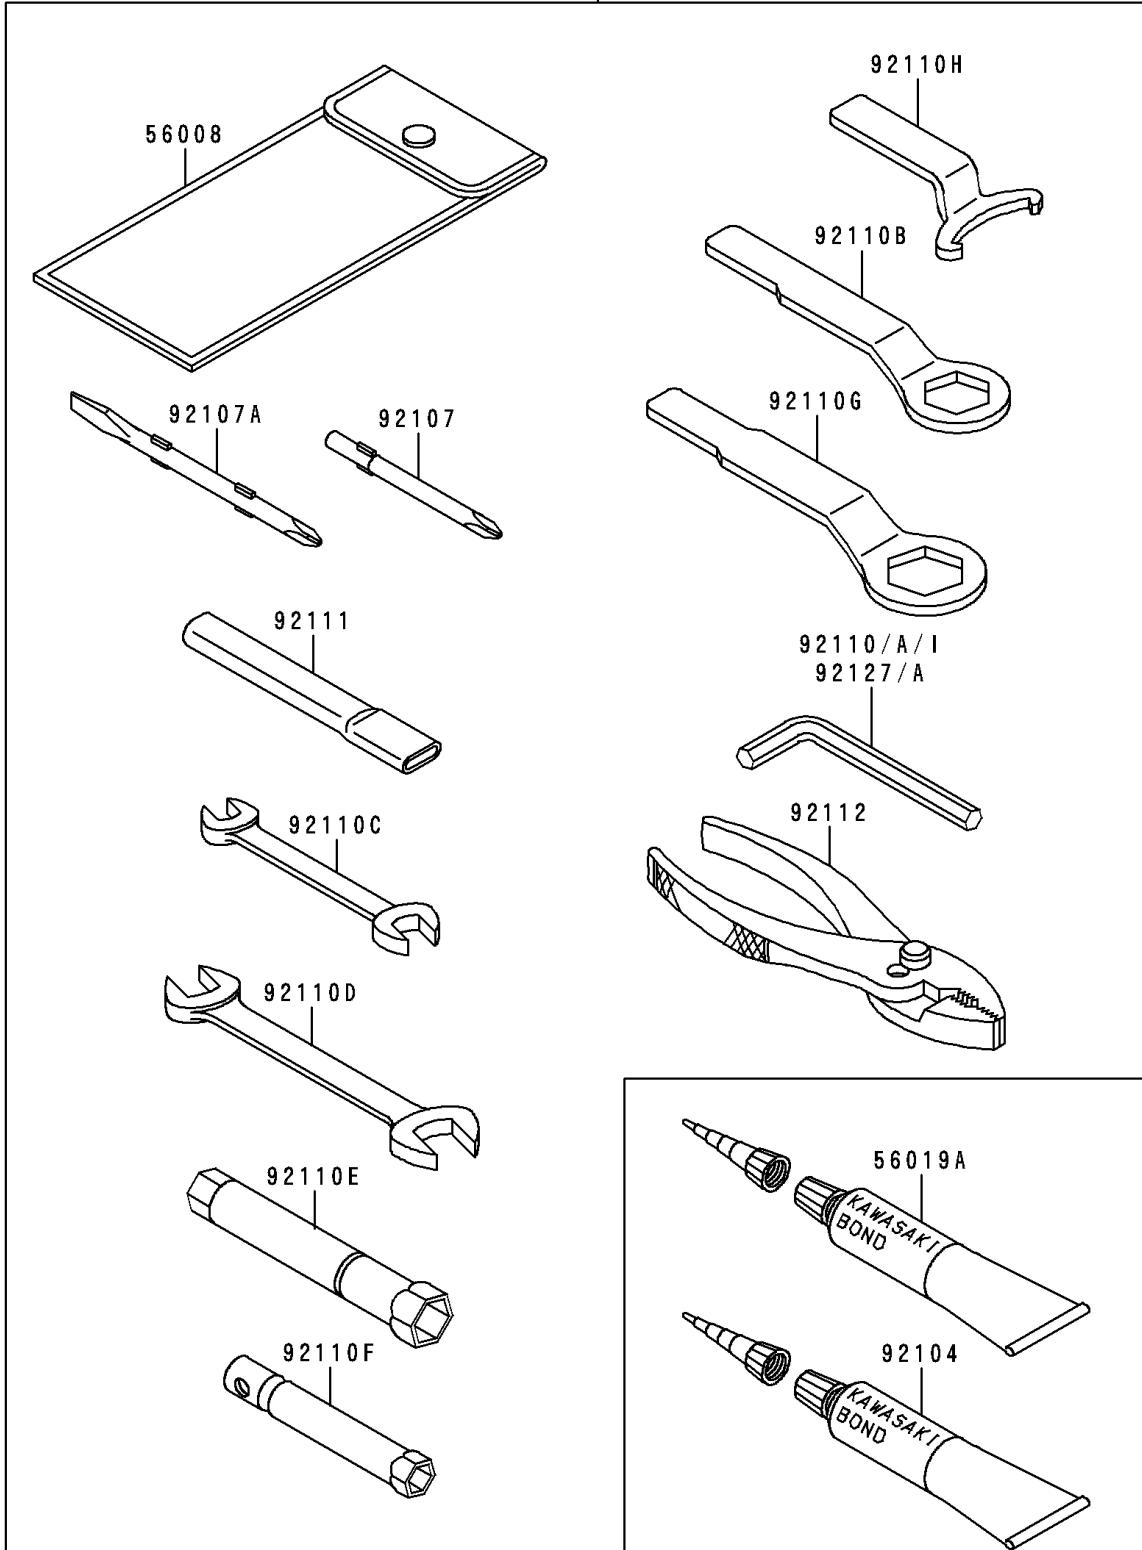

1997 Ninja® ZX™-7RR PARTS DIAGRAM

Owner's Tools

56007

F2810

1997 Ninja® ZX™ -7RR PARTS LIST

Owner's Tools

ITEM NAME	PART NUMBER	QUANTITY
TOOL-KIT (Ref # 56007)	56007-1400	1
BAG,TOOL (Ref # 56008)	56008-006	1
THREE BOND TB1211,HT/RS,WHITE (Ref # 56019A)	56019-120	1
GASKET-LIQUID,TUBE,100G,BLACK (Ref # 92104)	92104-1003	1
TOOL-DRIVER,#3PHILLIPS (Ref # 92107)	92107-005	1
TOOL-DRIVER,#2PHILLIPS&SLOT (Ref # 92107A)	92107-1051	1
TOOL-WRENCH,ALLEN,5MM (Ref # 92110)	92110-1015	1
TOOL-WRENCH,ALLEN,3MM (Ref # 92110A)	92110-1140	1
TOOL-WRENCH,BOX END,27MM (Ref # 92110B)	92110-1147	1
TOOL-WRENCH,OPEN END,10X12 (Ref # 92110C)	92110-1152	1
TOOL-WRENCH,OPEN END,14X17 (Ref # 92110D)	92110-1153	1
TOOL-WRENCH,BOX,16MM (Ref # 92110E)	92110-1154	1
TOOL-WRENCH,BOX,10MM (Ref # 92110F)	92110-1156	1
TOOL-WRENCH,BOX END,32MM (Ref # 92110G)	92110-1161	1
TOOL-WRENCH,LEVER (Ref # 92110H)	92110-1184	1
TOOL-WRENCH,ALLEN,4MM (Ref # 92110I)	92110-3703	1
TOOL-BAR,BOX END WRENCH (Ref # 92111)	92111-1052	1
TOOL-PLIERS (Ref # 92112)	92112-003	1
TOOL-WRENCH,ALLEN,8MM (Ref # 92127)	92127-002	1
TOOL-WRENCH,ALLEN,6MM (Ref # 92127A)	92127-003	1