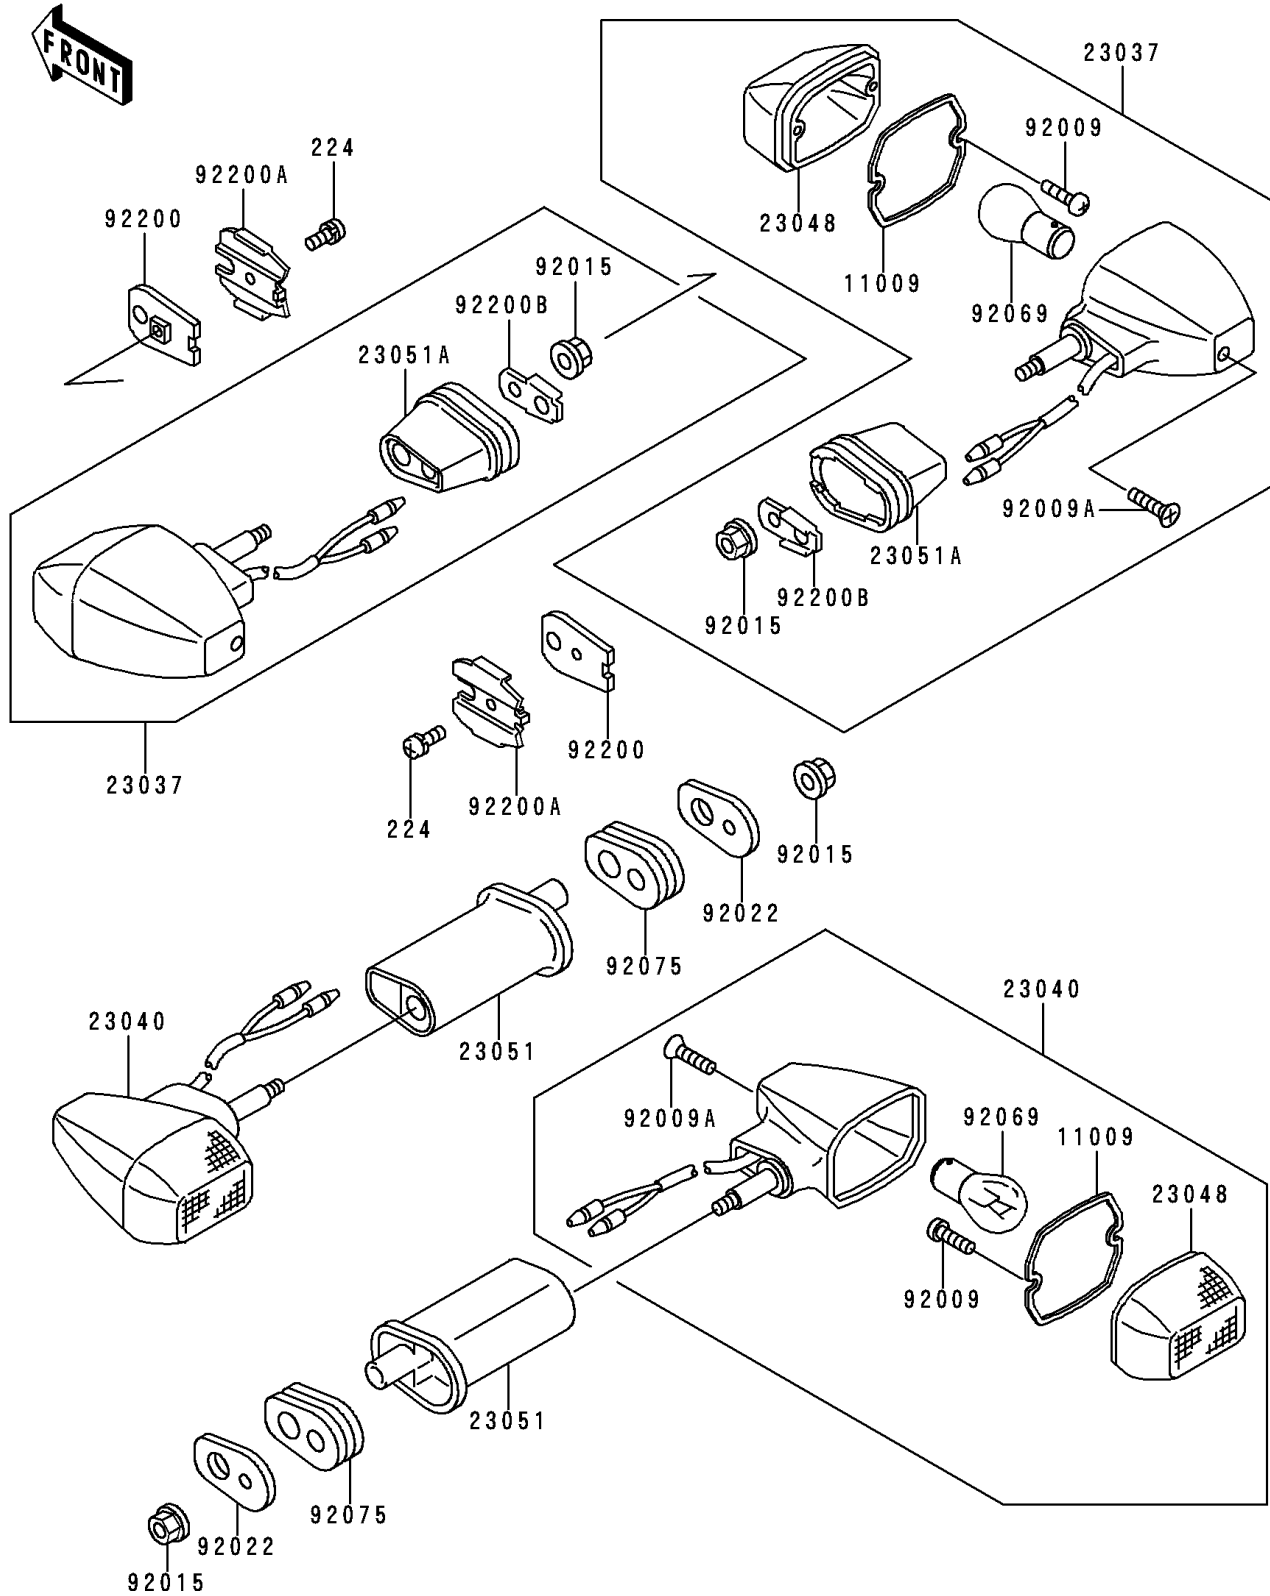

1997 Ninja® ZX™-7RR PARTS DIAGRAM

Turn Signals

F2730

1997 Ninja® ZX™ -7RR PARTS LIST

Turn Signals

ITEM NAME	PART NUMBER	QUANTITY
SCREW-PAN-WP-CROS,4X8 (Ref # 224)	224C0408	2
GASKET,SIGNAL LAMP (Ref # 11009)	11009-1402	4
LAMP-ASSY-SIGNAL,FR (Ref # 23037)	23037-1257	2
LAMP-SIGNAL,RR (Ref # 23040)	23040-1195	2
LENS-SIGNAL LAMP (Ref # 23048)	23048-1054	4
BRACKET-SIGNAL LAMP (Ref # 23051)	23051-1164	2
BRACKET-SIGNAL LAMP,FR (Ref # 23051A)	23051-1207	2
SCREW,TAPPING,3X16 (Ref # 92009)	92009-1115	8
SCREW,TAPPING,4X20 (Ref # 92009A)	92009-1304	4
NUT,FLANGED,6MM (Ref # 92015)	92015-1367	4
WASHER,SIGNAL LAMP (Ref # 92022)	92022-1672	2
BULB,12V 32CP(23W) (Ref # 92069)	92069-055	4
DAMPER,SIGNAL LAMP (Ref # 92075)	92075-1698	2
WASHER,SIGNAL LAMP (Ref # 92200)	92200-1015	2
WASHER,SIGNAL LAMP (Ref # 92200A)	92200-1016	2
WASHER (Ref # 92200B)	92200-1021	2