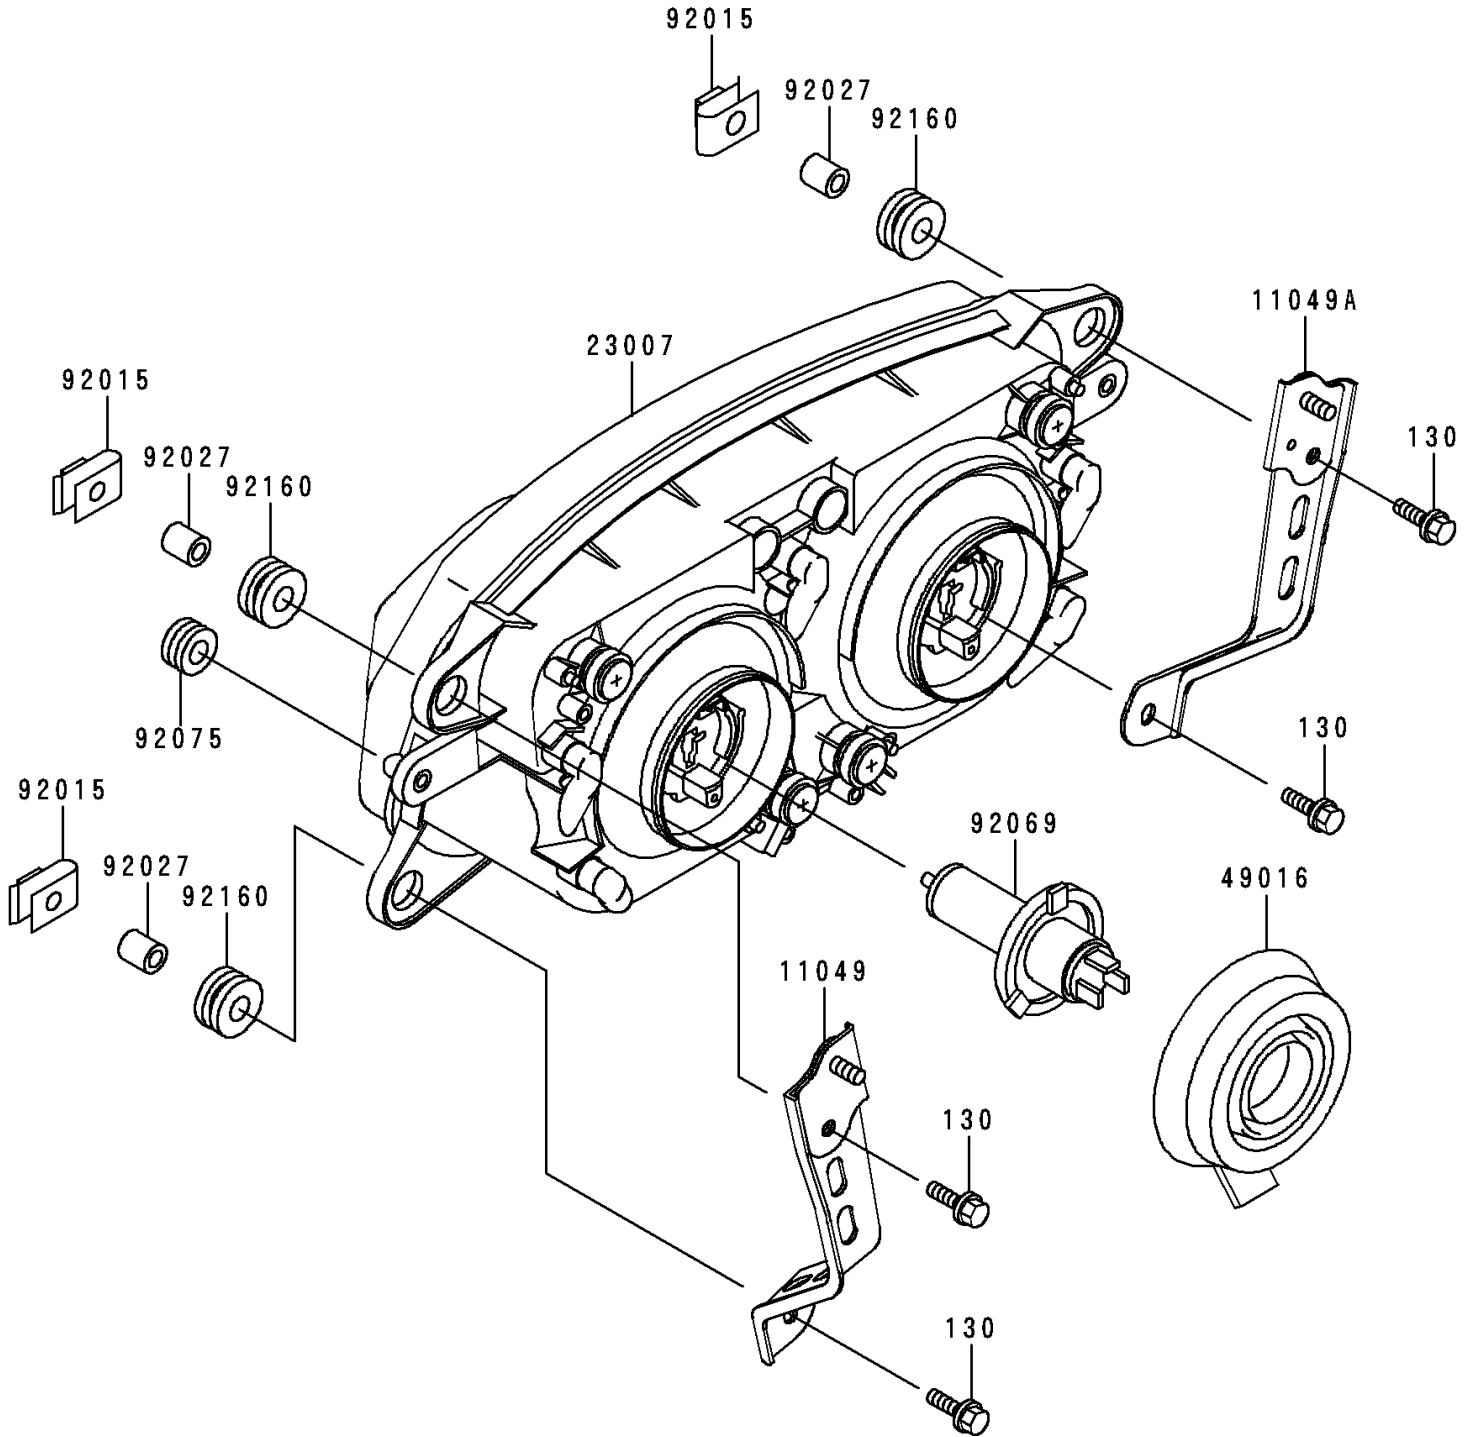

# 1997 Ninja® ZX™-7RR PARTS DIAGRAM

Headlight(s)

F2710

## 1997 Ninja® ZX™ -7RR PARTS LIST

### Headlight(s)

ITEM NAME	PART NUMBER	QUANTITY
BOLT-FLANGED,6X25 (Ref # 130)	130J0625	4
BRACKET,HEAD LAMP,LH (Ref # 11049)	11049-1340	1
BRACKET,HEAD LAMP,RH (Ref # 11049A)	11049-1341	1
LENS-COMP,HEAD LAMP (Ref # 23007)	23007-1336	1
COVER-SEAL,HEAD LAMP SOCKET (Ref # 49016)	49016-1137	2
NUT,6MM (Ref # 92015)	92015-1094	4
COLLAR,6.8X10X12 (Ref # 92027)	92027-162	4
BULB,12V 45/45W,H4 (Ref # 92069)	92069-1104	2
DAMPER (Ref # 92075)	92075-1912	2
DAMPER (Ref # 92160)	92160-1162	4