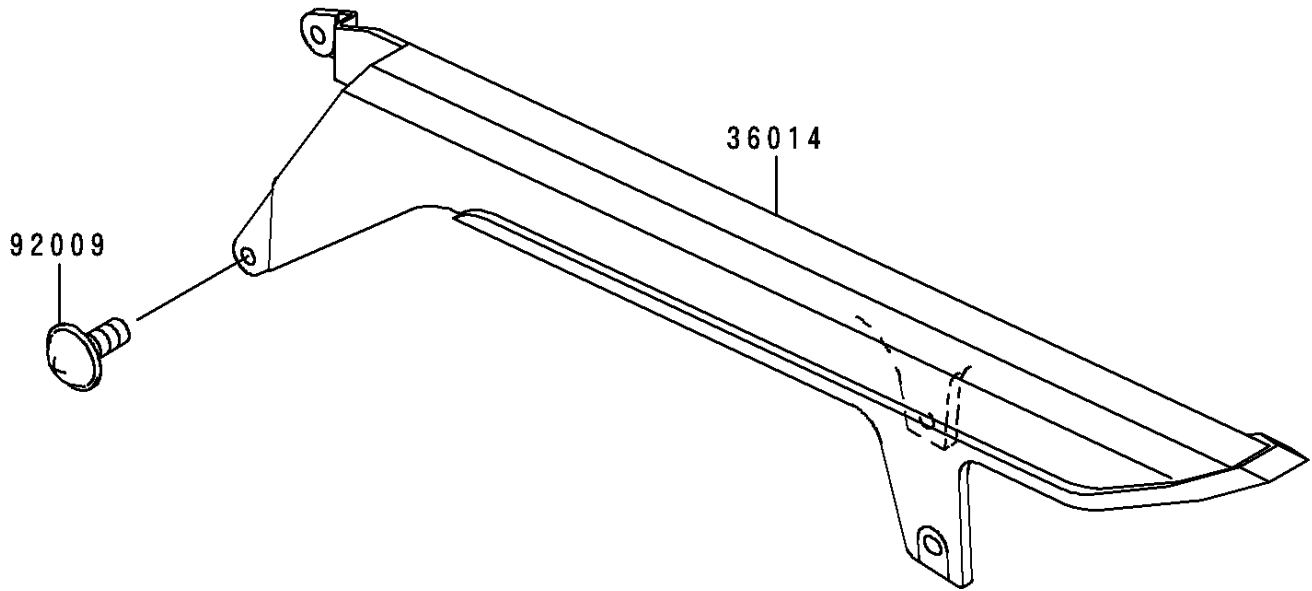

1997 Ninja® ZX™-7RR PARTS DIAGRAM

Chain Cover

F 2 6 5 0

1997 Ninja® ZX™-7RR PARTS LIST

Chain Cover

ITEM NAME	PART NUMBER	QUANTITY
CASE-CHAIN (Ref # 36014)	36014-1200	1
SCREW,6X10 (Ref # 92009)	92009-1402	4