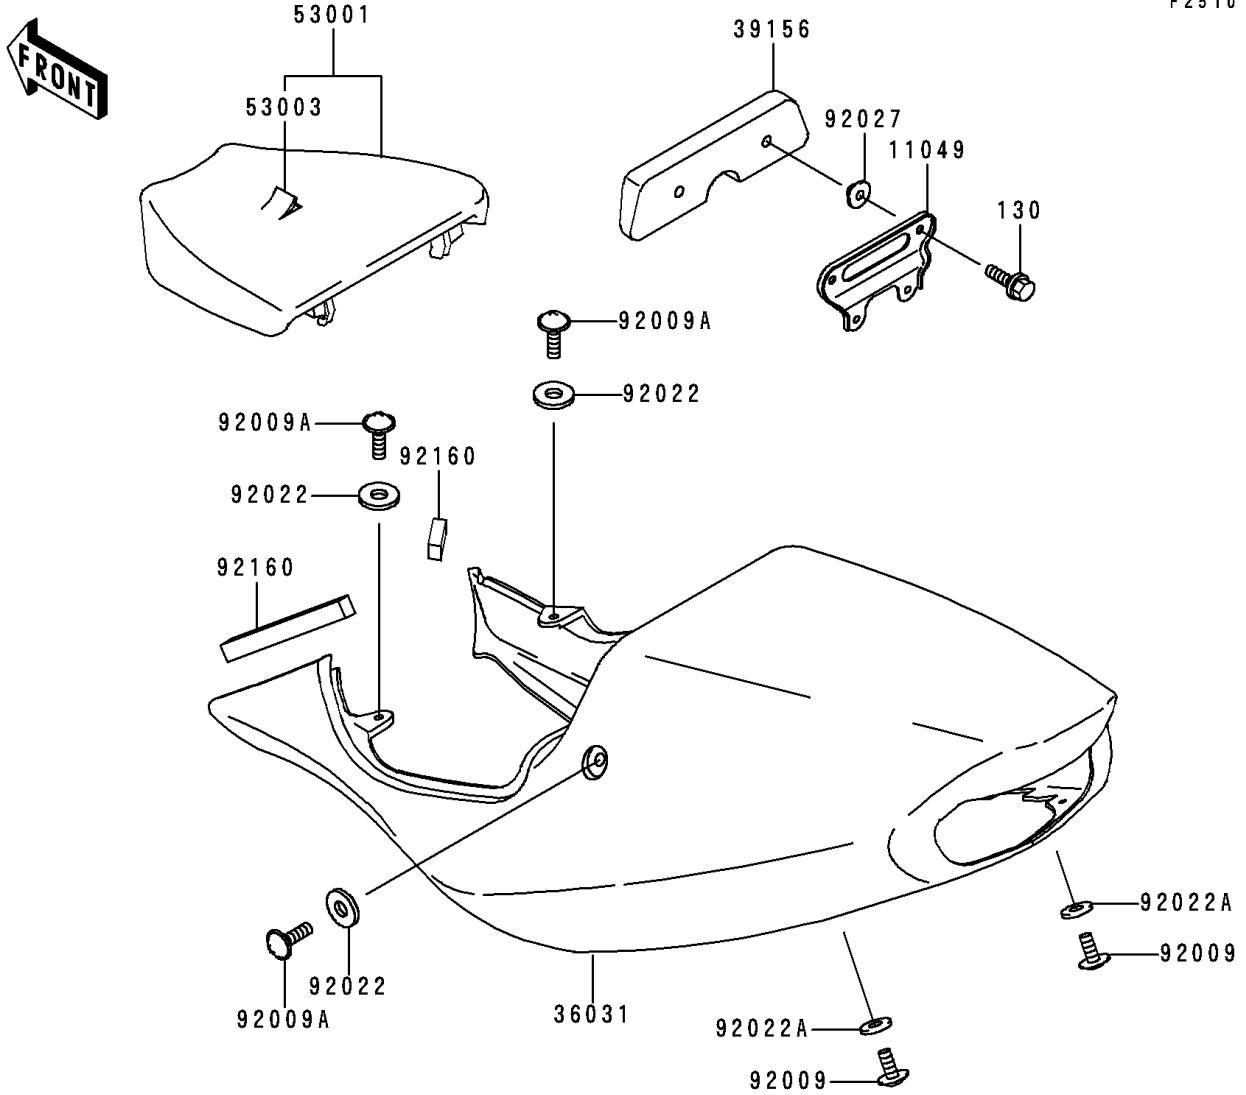

1997 Ninja® ZX™-7RR PARTS DIAGRAM

Seat

F 25 10

WD

1997 Ninja® ZX™ -7RR PARTS LIST

Seat

ITEM NAME	PART NUMBER	QUANTITY
BOLT-FLANGED (Ref # 130)	130J0620	2
BRACKET,SEAT PAD (Ref # 11049)	11049-1361	1
COVER-SIDE,J.S.VIOLET (Ref # 36031)	36031-5071-23	1
PAD,SEAT COVER,BLACK (Ref # 39156)	39156-1228-MA	1
SEAT-ASSY,FR,BLACK (Ref # 53001)	53001-1792-MA	1
LEATHER,FRONT SEAT,BLACK (Ref # 53003)	53003-1345-MA	1
SCREW,5X16 (Ref # 92009)	92009-1654	2
SCREW,6X18 (Ref # 92009A)	92009-1663	4
WASHER,6.5X16X1 (Ref # 92022)	92022-1143	4
WASHER,NYLON,5.3X11.5X1.5 (Ref # 92022A)	92022-1521	2
COLLAR,L=7.4 (Ref # 92027)	92027-1848	2
DAMPER (Ref # 92160)	92160-1800	2