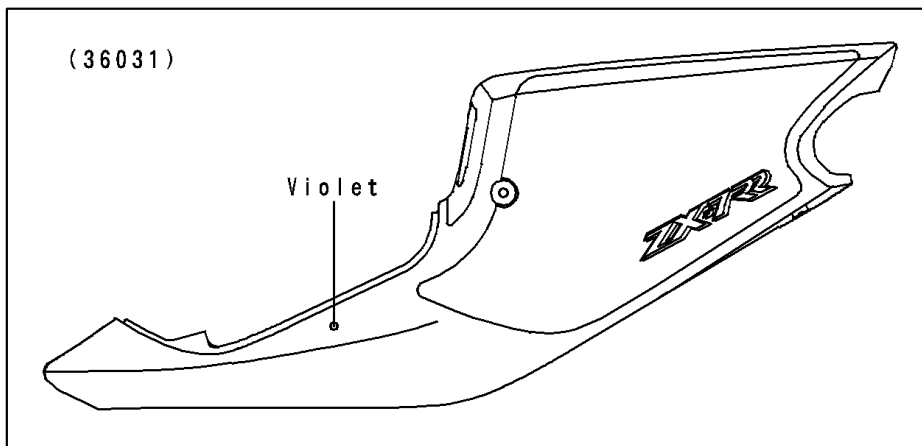

1997 Ninja® ZX™-7RR PARTS DIAGRAM

Seat

F 25 10

WD

1997 Ninja® ZX™ -7RR PARTS LIST

Seat

ITEM NAME	PART NUMBER	QUANTITY
BOLT-FLANGED (Ref # 130)	130J0620	2
BRACKET,SEAT PAD (Ref # 11049)	11049-1361	1
COVER-SIDE,J.S.VIOLET (Ref # 36031)	36031-5071-23	1
PAD,SEAT COVER,BLACK (Ref # 39156)	39156-1228-MA	1
SEAT-ASSY,FR,BLACK (Ref # 53001)	53001-1792-MA	1
LEATHER,FRONT SEAT,BLACK (Ref # 53003)	53003-1345-MA	1
SCREW,5X16 (Ref # 92009)	92009-1654	2
SCREW,6X18 (Ref # 92009A)	92009-1663	4
WASHER,6.5X16X1 (Ref # 92022)	92022-1143	4
WASHER,NYLON,5.3X11.5X1.5 (Ref # 92022A)	92022-1521	2
COLLAR,L=7.4 (Ref # 92027)	92027-1848	2
DAMPER (Ref # 92160)	92160-1800	2