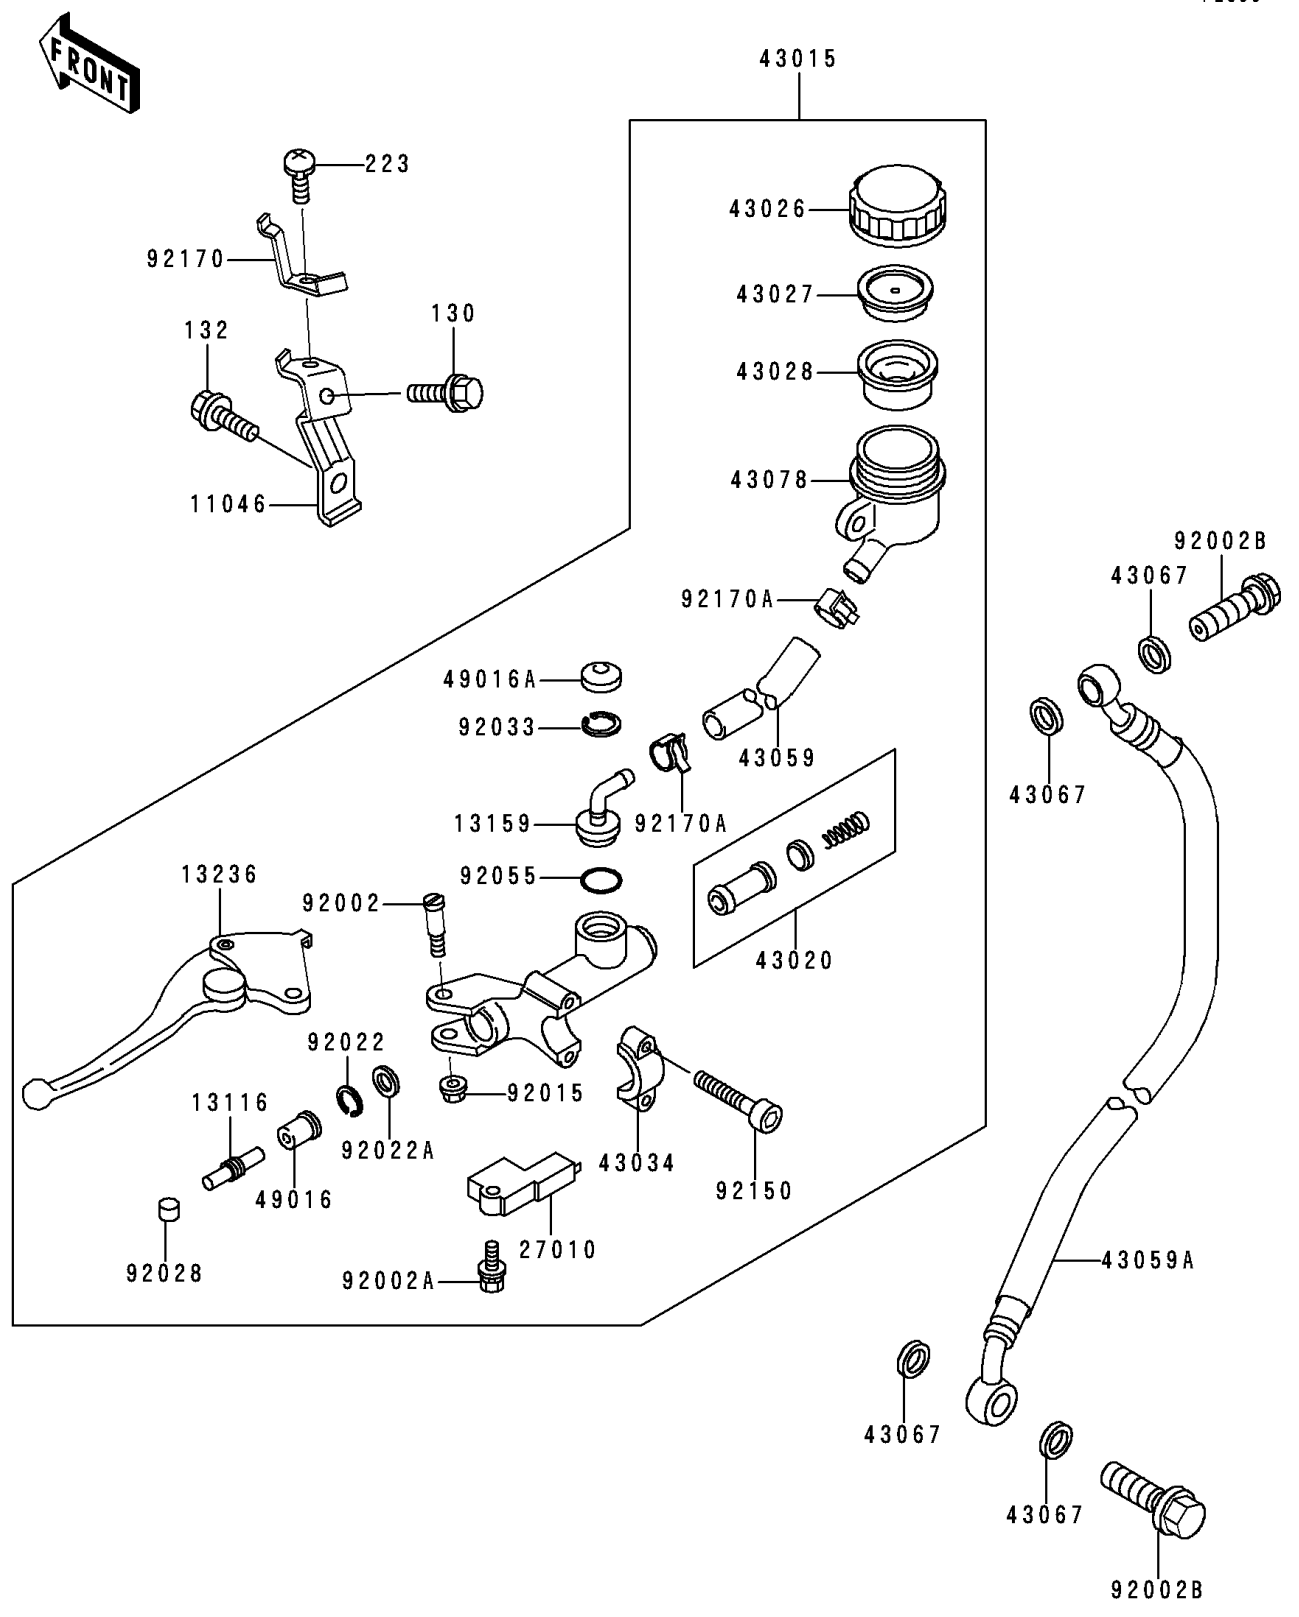

1997 Ninja® ZX™-7RR PARTS DIAGRAM

Clutch Master Cylinder

F2380

1997 Ninja® ZX™ -7RR PARTS LIST

Clutch Master Cylinder

ITEM NAME	PART NUMBER	QUANTITY
BOLT-FLANGED,6X14 (Ref # 130)	130H0614	1
BOLT-FLANGED-SMALL (Ref # 132)	132J0612	1
SCREW-PAN-WS-CROS (Ref # 223)	223D0408	1
BRACKET,RESERVOIR TANK (Ref # 11046)	11046-1756	1
ROD-PUSH,MASTER CYLINDER (Ref # 13116)	13116-1110	1
CONNECTOR (Ref # 13159)	13159-1061	1
LEVER-COMP,CLUTCH (Ref # 13236)	13236-1186	1
SWITCH,CLUTCH (Ref # 27010)	27010-1171	1
CYLINDER-ASSY-MASTER,CLUTCH (Ref # 43015)	43015-1394	1
PISTON-COMP-BRAKE,CLUTCH (Ref # 43020)	43020-1055	1
CAP-BRAKE (Ref # 43026)	43026-1070	1
PLATE-DIAPHRAGM (Ref # 43027)	43027-1054	1
DIAPHRAGM (Ref # 43028)	43028-1073	1
HOLDER-BRAKE,MASTER CYLINDER (Ref # 43034)	43034-1016	1
HOSE-BRAKE,CLUTCH M/CYLINDER (Ref # 43059)	43059-1548	1
HOSE-BRAKE,CLUTCH (Ref # 43059A)	43059-1856	1
WASHER,10.5X15X1.5 (Ref # 43067)	43067-001	4
RESERVOIR (Ref # 43078)	43078-1102	1
COVER-SEAL,MASTER CYLINDER (Ref # 49016)	49016-1044	1
COVER-SEAL (Ref # 49016A)	49016-1147	1
BOLT,LEVER SET,BLACK (Ref # 92002)	92002-1322	1
SCREW,4X16 (Ref # 92002A)	92002-1325	1
BOLT,OIL,L=23 (Ref # 92002B)	92002-1888	2
NUT,FLANGED,6MM,BLACK (Ref # 92015)	92015-1233	1
WASHER,PISTON (Ref # 92022)	92022-1605	1
WASHER,PISTON (Ref # 92022A)	92022-1606	1
BUSHING,MASTER CYLINDER (Ref # 92028)	92028-1310	1
RING-SNAP,20.5MM (Ref # 92033)	92033-1186	1
RING-O,MASTER CYLINDER (Ref # 92055)	92055-1251	1

1997 Ninja® ZX™-7RR PARTS LIST

Clutch Master Cylinder

ITEM NAME	PART NUMBER	QUANTITY
BOLT (Ref # 92150)	92150-1328	2
CLAMP (Ref # 92170)	92170-1087	1
CLAMP,HOSE (Ref # 92170A)	92170-1091	2