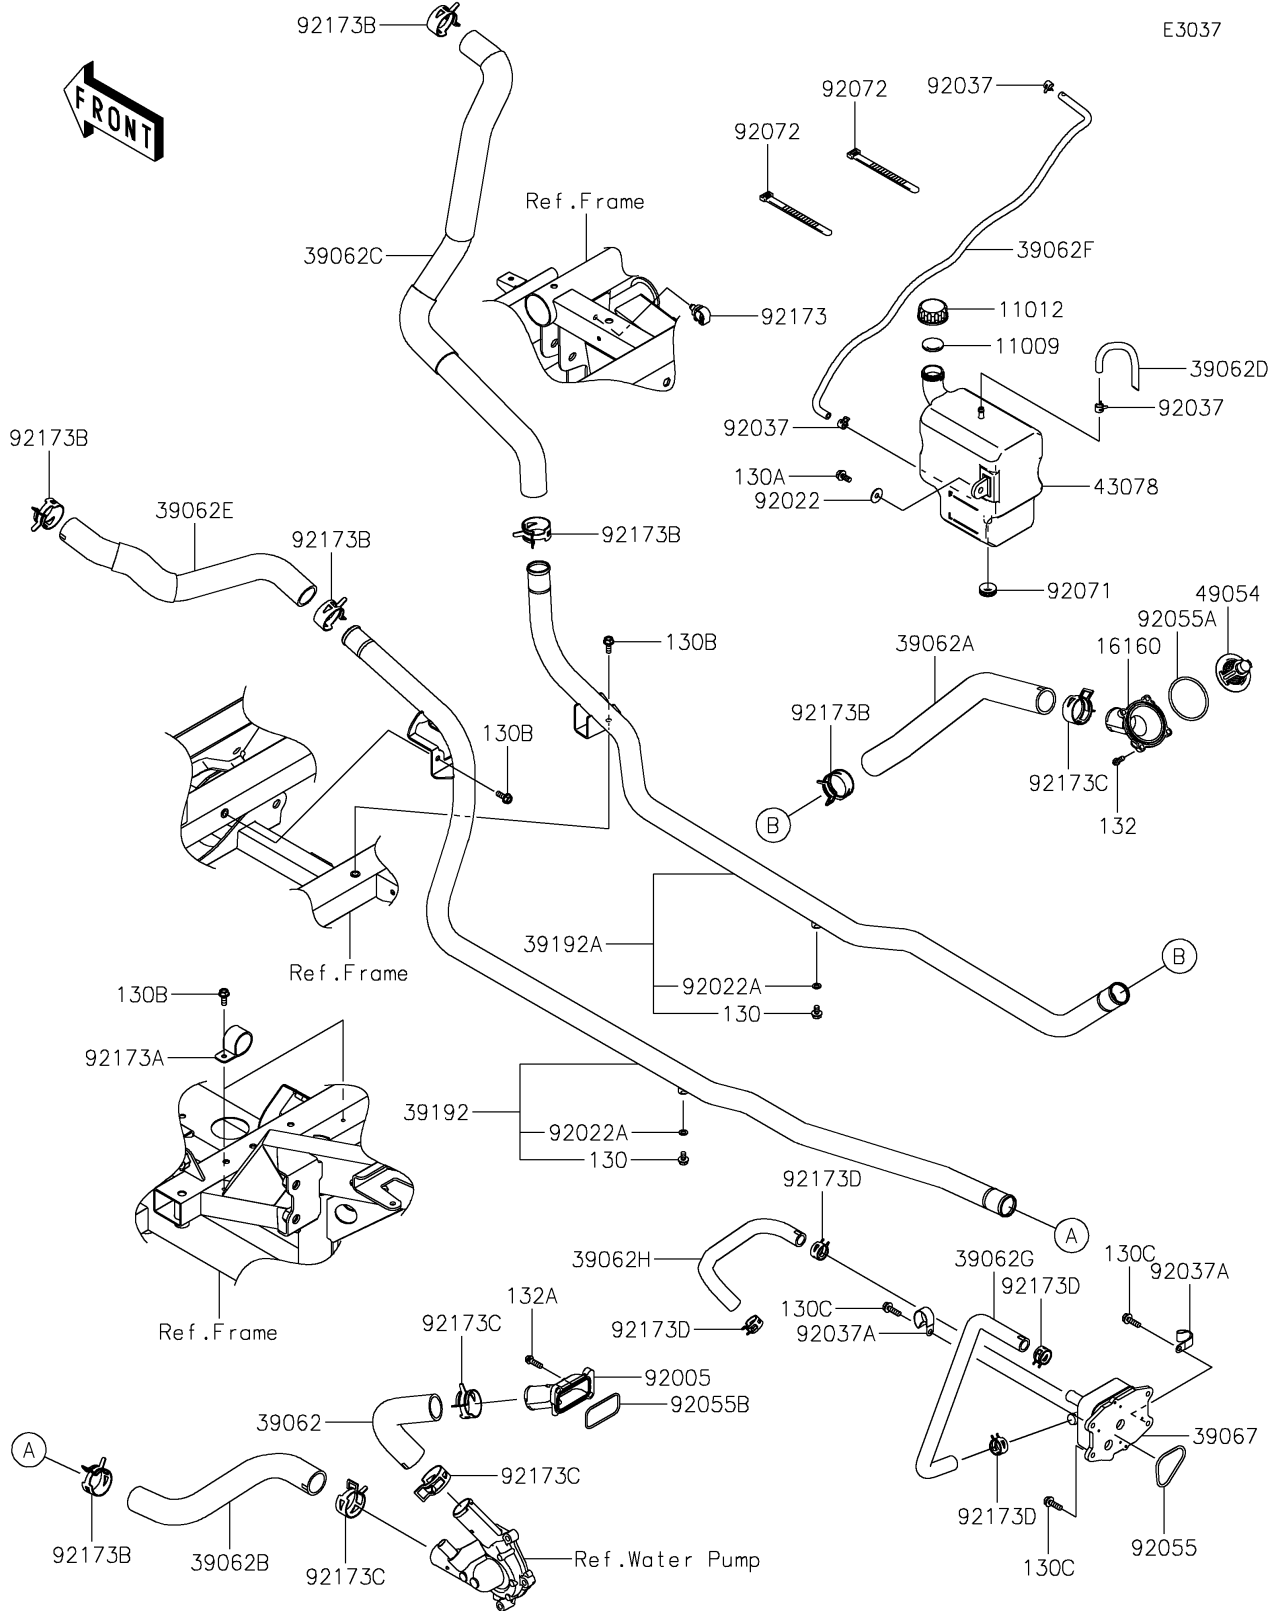

2025 RIDGE® RANCH EDITION PARTS DIAGRAM

Water Pipe

2025 RIDGE® RANCH EDITION PARTS LIST

Water Pipe

ITEM NAME	PART NUMBER	QUANTITY
GASKET,RESERVOIR TANK CAP (Ref # 11009)	11009-1145	1
CAP (Ref # 11012)	11012-1084	1
BODY,THERMOSTAT (Ref # 16160)	16160-0835	1
HOSE-COOLING,W/PUMP-FITTING (Ref # 39062)	39062-0953	1
HOSE-COOLING,ENGINE-PIPE RH (Ref # 39062A)	39062-0954	1
HOSE-COOLING,PIPE LH-W/PUMP (Ref # 39062B)	39062-0957	1
HOSE-COOLING,PIPE RH-RADIATOR (Ref # 39062C)	39062-0958	1
HOSE-COOLING,OVER FLOW (Ref # 39062D)	39062-0959	1
HOSE-COOLING,RADIATOR-PIPE LH (Ref # 39062E)	39062-0960	1
HOSE-COOLING,RAD-RESERVOIR (Ref # 39062F)	39062-0969	1
HOSE-COOLING,HEAD-OIL COOLER (Ref # 39062G)	39062-0972	1
HOSE-COOLING,OIL COOLER-W/PUMP (Ref # 39062H)	39062-0973	1
COOLER-OIL (Ref # 39067)	39067-0023	1
PIPE-WATER,LH (Ref # 39192)	39192-0703	1
PIPE-WATER,RH (Ref # 39192A)	39192-0704	1
RESERVOIR (Ref # 43078)	43078-0617	1
THERMOSTAT (Ref # 49054)	49054-0014	1
FITTING (Ref # 92005)	92005-1443	1
WASHER,PLAIN,6.5X20X1 (Ref # 92022)	92022-165	1
WASHER,6.2X11X1 (Ref # 92022A)	92022-304	2
CLAMP,TUBE (Ref # 92037)	92037-1461	3
CLAMP (Ref # 92037A)	92037-1993	2
RING-O,46.4X3.1 (Ref # 92055)	92055-0752	1
RING-O,53.5X2.6 (Ref # 92055A)	92055-0831	1
RING-O,FITTING (Ref # 92055B)	92055-0923	1
GROMMET (Ref # 92071)	92071-1115	1
BAND,L=123 (Ref # 92072)	92072-030	2
CLAMP,12MM DIA. (Ref # 92173)	92173-0736	1
CLAMP (Ref # 92173A)	92173-1204	2

2025 RIDGE® RANCH EDITION PARTS LIST

Water Pipe

ITEM NAME	PART NUMBER	QUANTITY
CLAMP,28.6MM (Ref # 92173B)	92173-1205	6
CLAMP,33.4MM (Ref # 92173C)	92173-1981	4
CLAMP (Ref # 92173D)	92173-2285	4
BOLT-FLANGED,6X10 (Ref # 130)	130BA0610	2
BOLT-FLANGED,6X14 (Ref # 130A)	130BA0614	1
BOLT-FLANGED,6X16 (Ref # 130B)	130BA0616	4
BOLT-FLANGED,6X20 (Ref # 130C)	130CA0620	4
BOLT-FLANGED-SMALL,5X16 (Ref # 132)	132BA0516	4
BOLT-FLANGED-SMALL,6X20 (Ref # 132A)	132BA0620	2