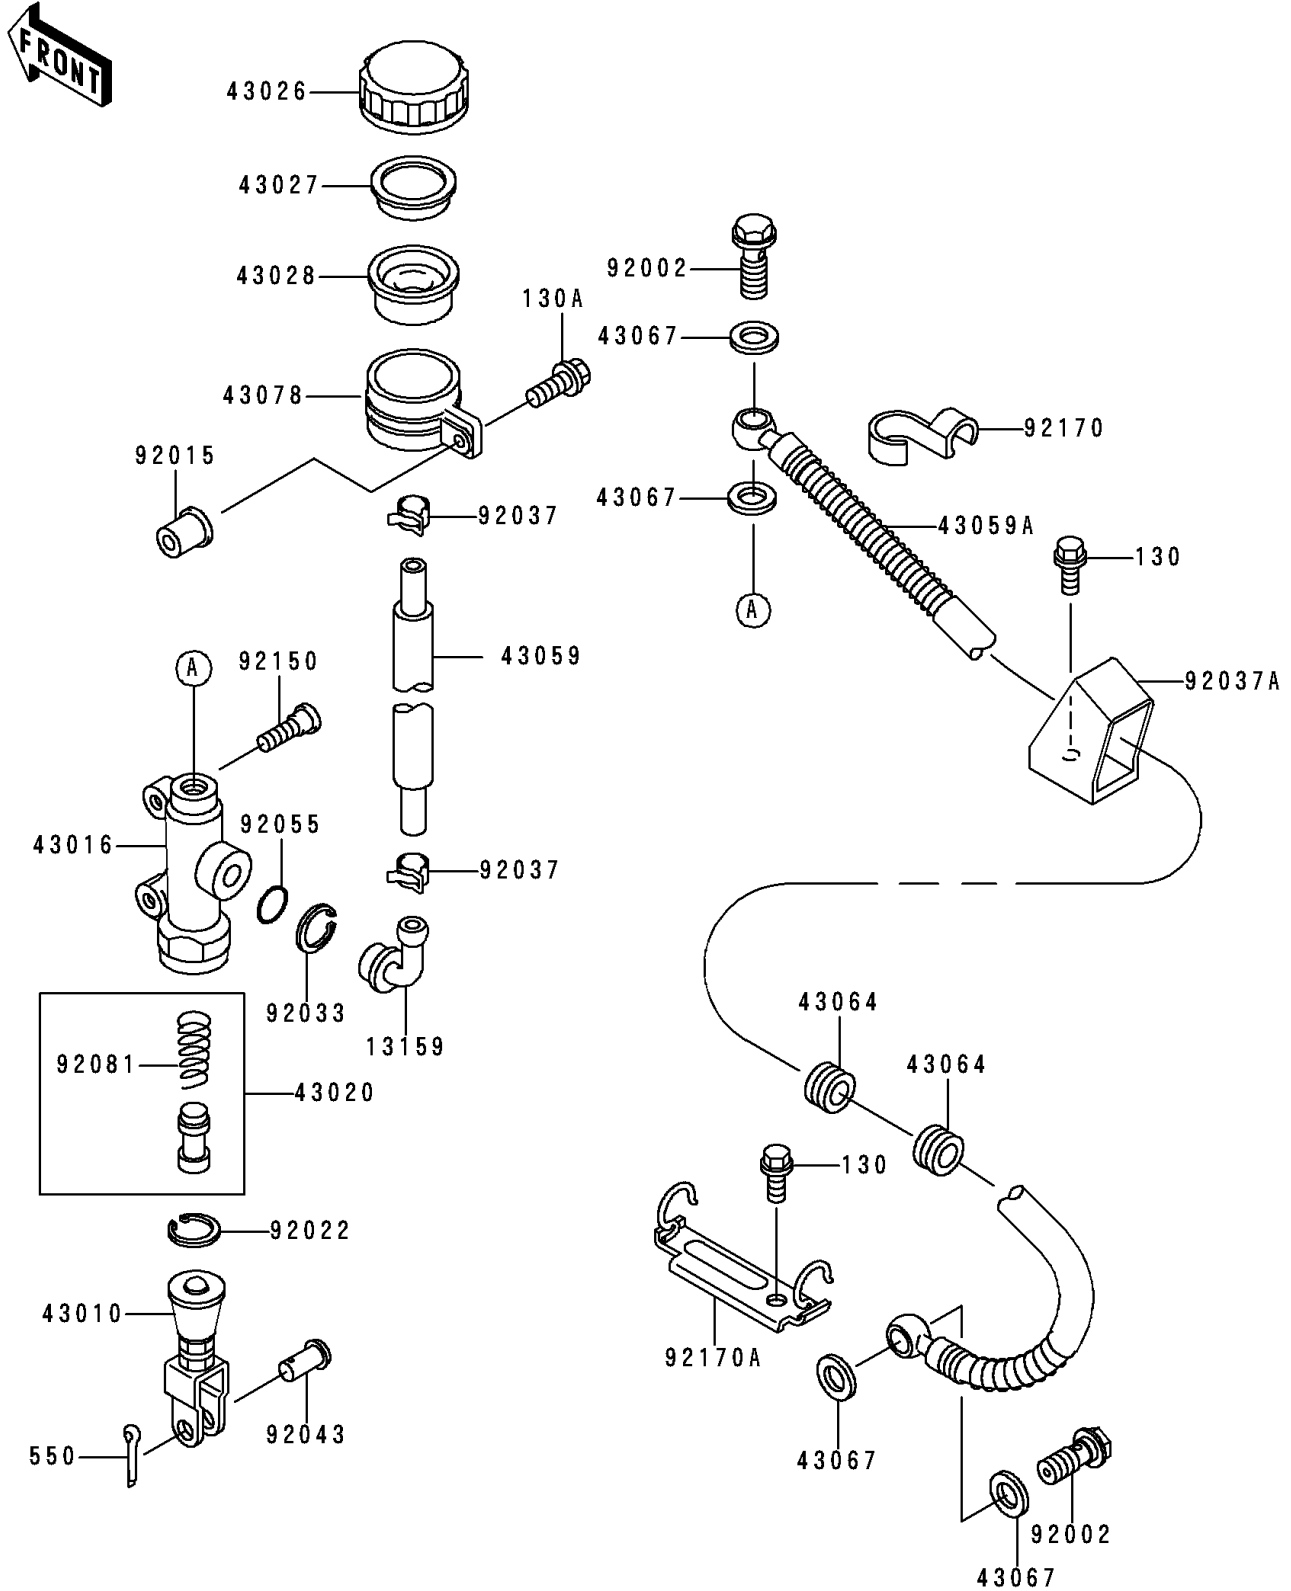

# 1997 Ninja® ZX™-7RR PARTS DIAGRAM

Rear Master Cylinder

F2293

# 1997 Ninja® ZX™-7RR PARTS LIST

## Rear Master Cylinder

ITEM NAME	PART NUMBER	QUANTITY
BOLT-FLANGED (Ref # 130)	130J0610	3
BOLT-FLANGED,6X25 (Ref # 130A)	130J0625	1
PIN-COTTER,2.0X15 (Ref # 550)	550D2015	1
CONNECTOR,RR MASTER CYLINDER (Ref # 13159)	13159-1052	1
ROD-ASSY-BRAKE (Ref # 43010)	43010-1062	1
CYLINDER-MASTER,RR (Ref # 43016)	43016-1212	1
PISTON-COMP-BRAKE (Ref # 43020)	43020-1057	1
CAP-BRAKE (Ref # 43026)	43026-1051	1
PLATE-DIAPHRAGM (Ref # 43027)	43027-1051	1
DIAPHRAGM,MASTER CYLINDER (Ref # 43028)	43028-1057	1
HOSE-BRAKE,RR (Ref # 43059A)	43059-1938	1
GROMMET,HOSE CLAMP (Ref # 43064)	43064-006	2
WASHER,10.5X15X1.5 (Ref # 43067)	43067-001	4
RESERVOIR,RR MASTER CYLINDER (Ref # 43078)	43078-1082	1
BOLT,OIL,L=23 (Ref # 92002)	92002-1888	2
NUT (Ref # 92015)	92015-1700	1
WASHER,CIRCRIP (Ref # 92022)	92022-1601	1
RING-SNAP,20.5MM (Ref # 92033)	92033-1186	1
CLAMP,BRAKE HOSE (Ref # 92037)	92037-1547	2
CLAMP,HOSE (Ref # 92037A)	92037-1896	1
PIN,8MM (Ref # 92043)	92043-1303	1
RING-O,MASTER CYLINDER (Ref # 92055)	92055-1251	1
SPRING,MASTER CYLINDER (Ref # 92081)	92081-1737	1
BOLT,SOCKET,8X25 (Ref # 92150)	92150-1837	2
CLAMP,HOSE (Ref # 92170)	92170-1097	1
CLAMP,HOSE (Ref # 92170A)	92170-1367	1
HOSE-BRAKE,RR MASTER CYLINDER (Ref # 43059)	43059-1911	1