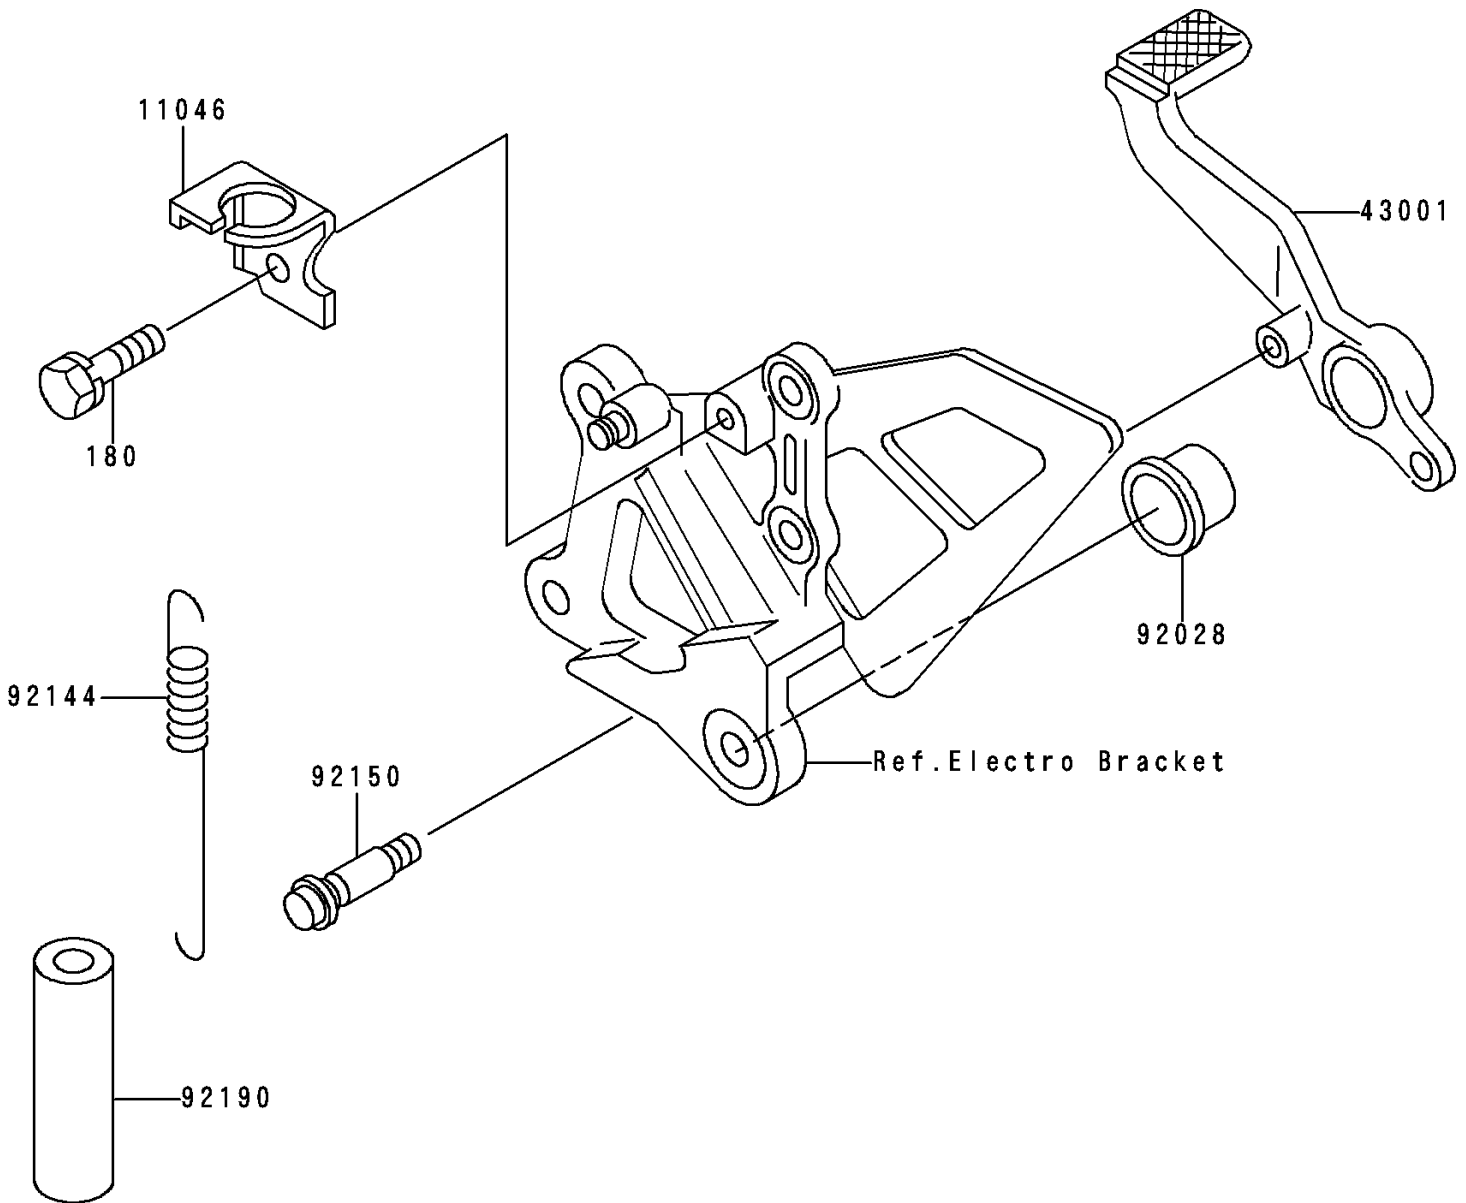

1997 Ninja® ZX™-7RR PARTS DIAGRAM

Brake Pedal/Torque Link

F2260

1997 Ninja[®] ZX[™]-7RR PARTS LIST

Brake Pedal/Torque Link

ITEM NAME	PART NUMBER	QUANTITY
BOLT-UPSET-WS (Ref # 180)	180H0614	1
BRACKET,REAR BRAKE SWITCH (Ref # 11046)	11046-1252	1
LEVER-BRAKE,PEDAL (Ref # 43001)	43001-1274	1
BUSHING (Ref # 92028)	92028-1576	1
SPRING,BRAKE PEDAL RETURN (Ref # 92144)	92144-1421	1
BOLT (Ref # 92150)	92150-1439	1
TUBE (Ref # 92190)	92190-1170	1