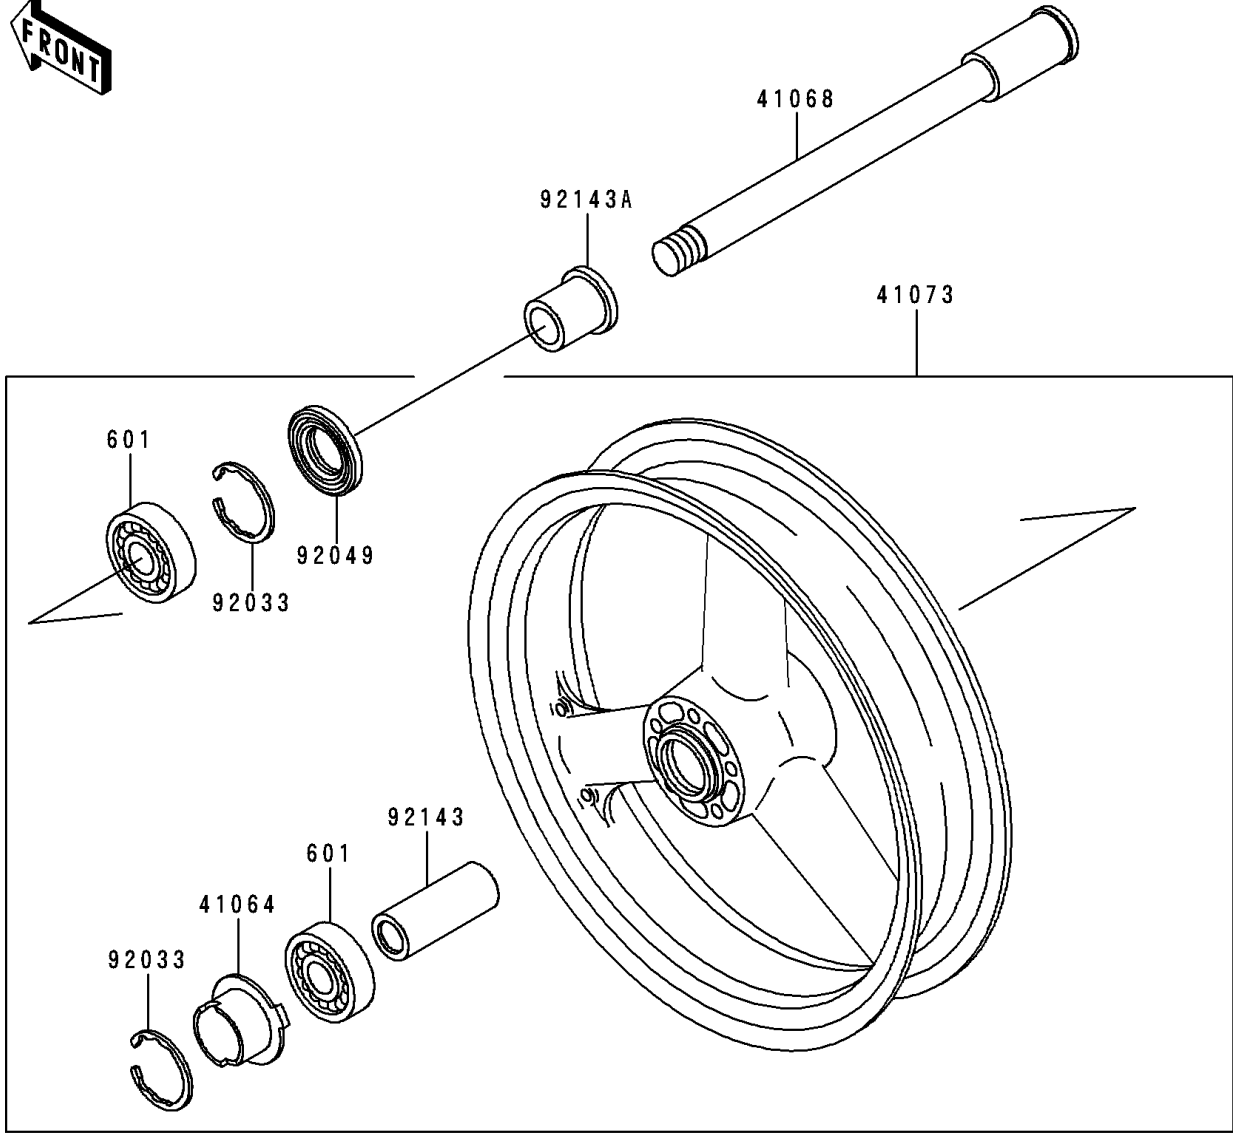

1997 Ninja® ZX™-7RR PARTS DIAGRAM

Front Wheel

F2230

1997 Ninja® ZX™-7RR PARTS LIST

Front Wheel

ITEM NAME	PART NUMBER	QUANTITY
BEARING-BALL,#6005UU (Ref # 601)	601B6005UU	2
GEAR-METER SCREW,9T (Ref # 41060)	41060-1140	1
GEAR-METER SCREW,24T (Ref # 41060A)	41060-1141	1
WASHER,5.1X9X0.4 (Ref # 41063)	41063-001	2
RECEIVER-SPEEDOMETER (Ref # 41064)	41064-1055	1
AXLE,FR (Ref # 41068)	41068-1327	1
WHEEL-ASSY,FR,J.S.VIOLET (Ref # 41073)	41073-1496-F8	1
CASE-ASSY-METER GEAR (Ref # 41078)	41078-1082	1
BUSHING,METER GEAR CASE (Ref # 92028)	92028-1634	1
RING-SNAP,47MM (Ref # 92033)	92033-1042	2
PIN,SPRING,3X18 (Ref # 92043)	92043-1454	1
SEAL-OIL,BJN 32 47 5 (Ref # 92049)	92049-1377	1
SEAL-OIL,BJN-C2 35 52 5 (Ref # 92049A)	92049-1378	1
COLLAR,FR HUB,L=94 (Ref # 92143)	92143-1476	1
COLLAR,FR AXLE,RH,L=17.5 (Ref # 92143A)	92143-1477	1
COLLAR,FR AXLE,LH,L=44.5 (Ref # 92143B)	92143-1478	1