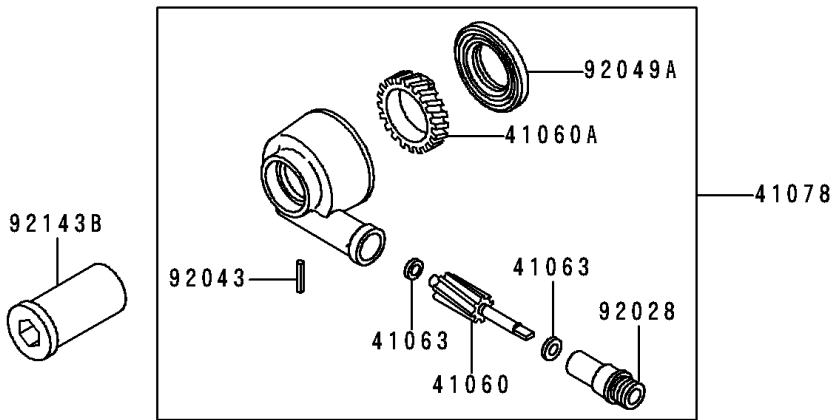

1997 Ninja® ZX™-7RR PARTS DIAGRAM

Front Wheel

F2230

1997 Ninja® ZX™-7RR PARTS LIST

Front Wheel

ITEM NAME	PART NUMBER	QUANTITY
BEARING-BALL,#6005UU (Ref # 601)	601B6005UU	2
GEAR-METER SCREW,9T (Ref # 41060)	41060-1140	1
GEAR-METER SCREW,24T (Ref # 41060A)	41060-1141	1
WASHER,5.1X9X0.4 (Ref # 41063)	41063-001	2
RECEIVER-SPEEDOMETER (Ref # 41064)	41064-1055	1
AXLE,FR (Ref # 41068)	41068-1327	1
WHEEL-ASSY,FR,J.S.VIOLET (Ref # 41073)	41073-1496-F8	1
CASE-ASSY-METER GEAR (Ref # 41078)	41078-1082	1
BUSHING,METER GEAR CASE (Ref # 92028)	92028-1634	1
RING-SNAP,47MM (Ref # 92033)	92033-1042	2
PIN,SPRING,3X18 (Ref # 92043)	92043-1454	1
SEAL-OIL,BJN 32 47 5 (Ref # 92049)	92049-1377	1
SEAL-OIL,BJN-C2 35 52 5 (Ref # 92049A)	92049-1378	1
COLLAR,FR HUB,L=94 (Ref # 92143)	92143-1476	1
COLLAR,FR AXLE,RH,L=17.5 (Ref # 92143A)	92143-1477	1
COLLAR,FR AXLE,LH,L=44.5 (Ref # 92143B)	92143-1478	1