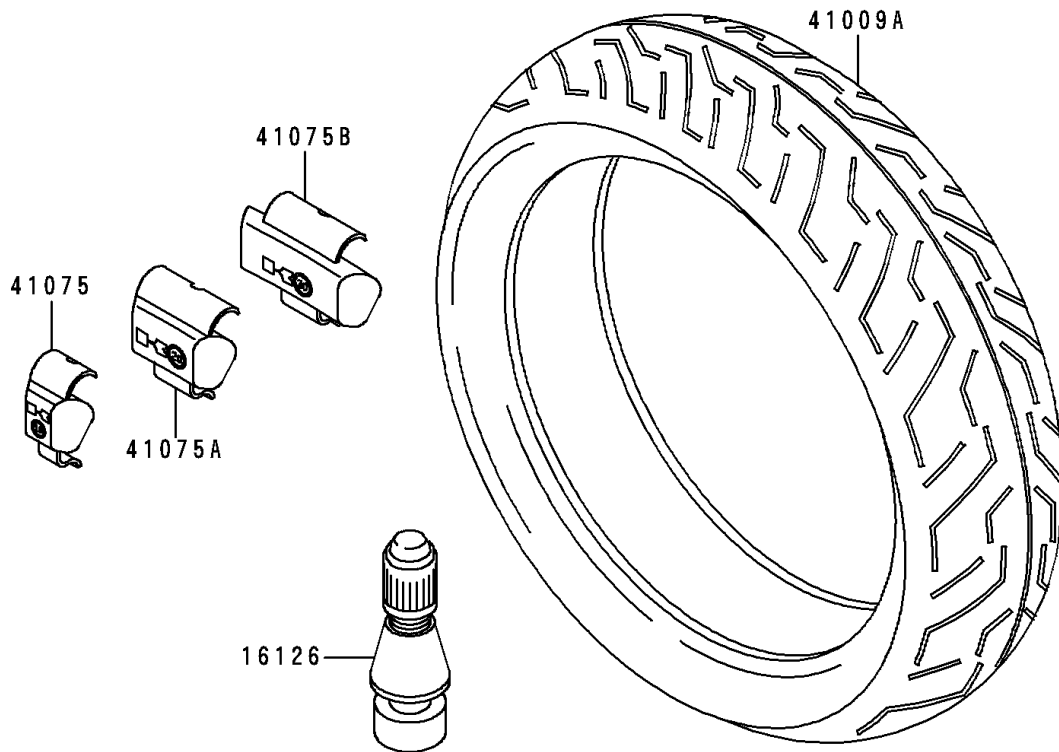

1997 Ninja® ZX™-7RR PARTS DIAGRAM

Tires

F2210

1997 Ninja® ZX™-7RR PARTS LIST

Tires

ITEM NAME	PART NUMBER	QUANTITY
VALVE,TIRE (Ref # 16126)	16126-1140	2
TIRE,FR,120/70ZR17(58W),D204FG (Ref # 41009)	41009-1135	1
TIRE,RR,190/50ZR17(73W),D204GP (Ref # 41009A)	41009-1136	1
BALANCER-WHEEL,10G,SILVER (Ref # 41075)	41075-1014	AR
BALANCER-WHEEL,20G,SILVER (Ref # 41075A)	41075-1015	AR
BALANCER-WHEEL,30G,SILVER (Ref # 41075B)	41075-1016	AR