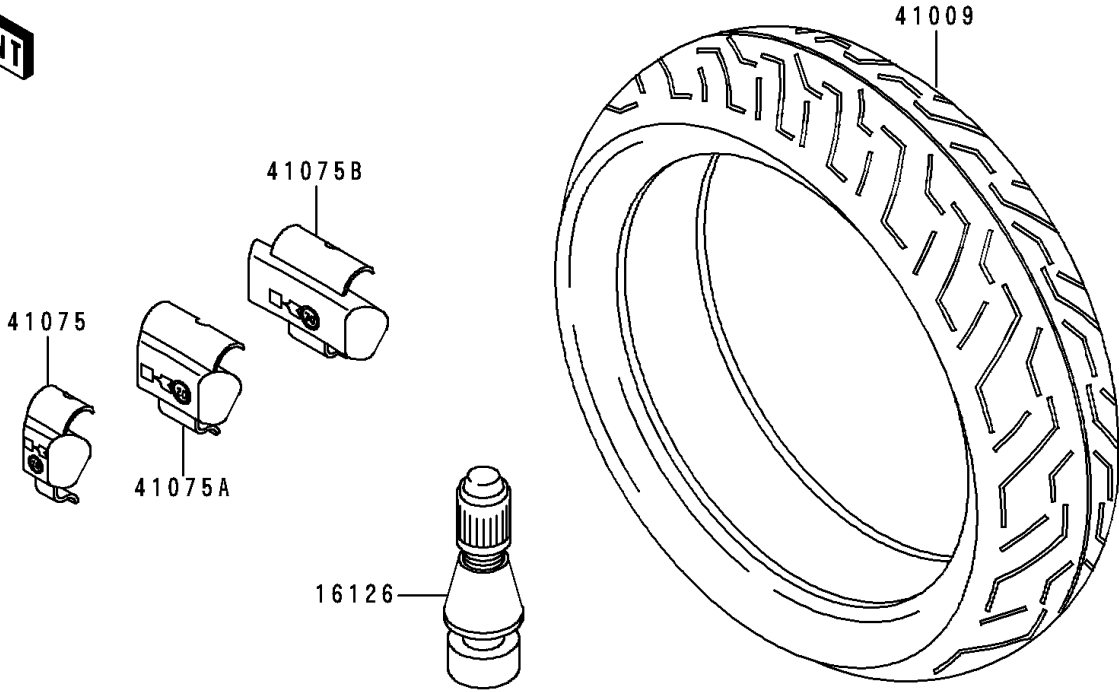

1997 Ninja® ZX™-7RR PARTS DIAGRAM

Tires

F2210

1997 Ninja® ZX™-7RR PARTS LIST

Tires

ITEM NAME	PART NUMBER	QUANTITY
VALVE,TIRE (Ref # 16126)	16126-1140	2
TIRE,FR,120/70ZR17(58W),D204FG (Ref # 41009)	41009-1135	1
TIRE,RR,190/50ZR17(73W),D204GP (Ref # 41009A)	41009-1136	1
BALANCER-WHEEL,10G,SILVER (Ref # 41075)	41075-1014	AR
BALANCER-WHEEL,20G,SILVER (Ref # 41075A)	41075-1015	AR
BALANCER-WHEEL,30G,SILVER (Ref # 41075B)	41075-1016	AR