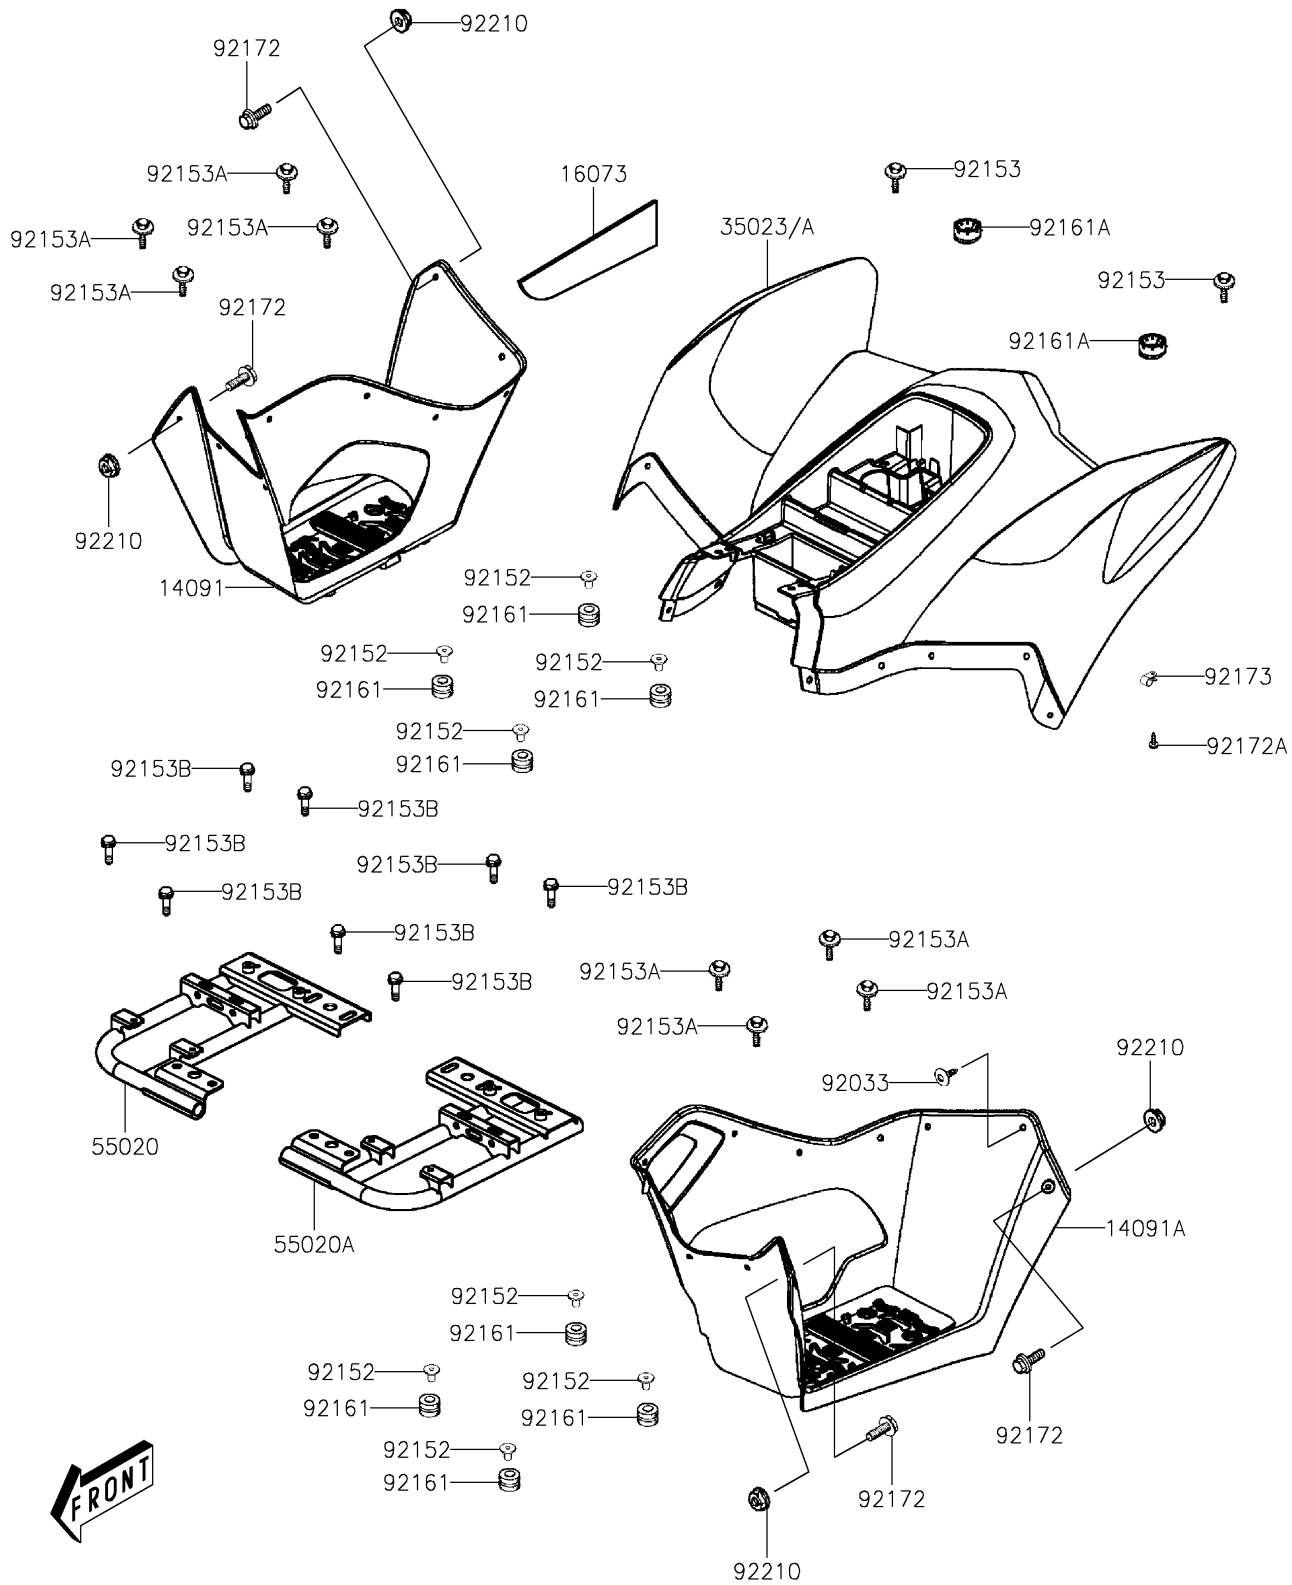

2026 KFX® 50 PARTS DIAGRAM

Rear Fender(s)

F2172

2026 KFX® 50 PARTS LIST

Rear Fender(s)

ITEM NAME	PART NUMBER	QUANTITY
COVER,SIDE,RH,S.BLACK (Ref # 14091)	14091-Y017-933	1
COVER,SIDE,LH,S.BLACK (Ref # 14091A)	14091-Y018-933	1
INSULATOR (Ref # 16073)	16073-Y003	1
FENDER-REAR,L.GREEN (Ref # 35023)	35023-Y005-930	1
FENDER-REAR,B.WHITE (Ref # 35023A)	35023-Y005-932	1
GUARD,SIDE,RH (Ref # 55020)	55020-Y002	1
GUARD,SIDE,LH (Ref # 55020A)	55020-Y003	1
RIVET (Ref # 92033)	92033-Y010	16
COLLAR (Ref # 92152)	92152-Y014	8
BOLT,6X16 (Ref # 92153)	92153-Y018	5
BOLT,6X20 (Ref # 92153A)	92153-Y019	8
BOLT,FLANGE,8X16 (Ref # 92153B)	92153-Y032	8
DAMPER (Ref # 92161)	92161-Y003	8
DAMPER (Ref # 92161A)	92161-Y005	2
SCREW,6X16 (Ref # 92172)	92172-Y004	4
SCREW,4X12 (Ref # 92172A)	92172-Y019	1
CLAMP (Ref # 92173)	92173-Y088	1
NUT (Ref # 92210)	92210-Y031	4