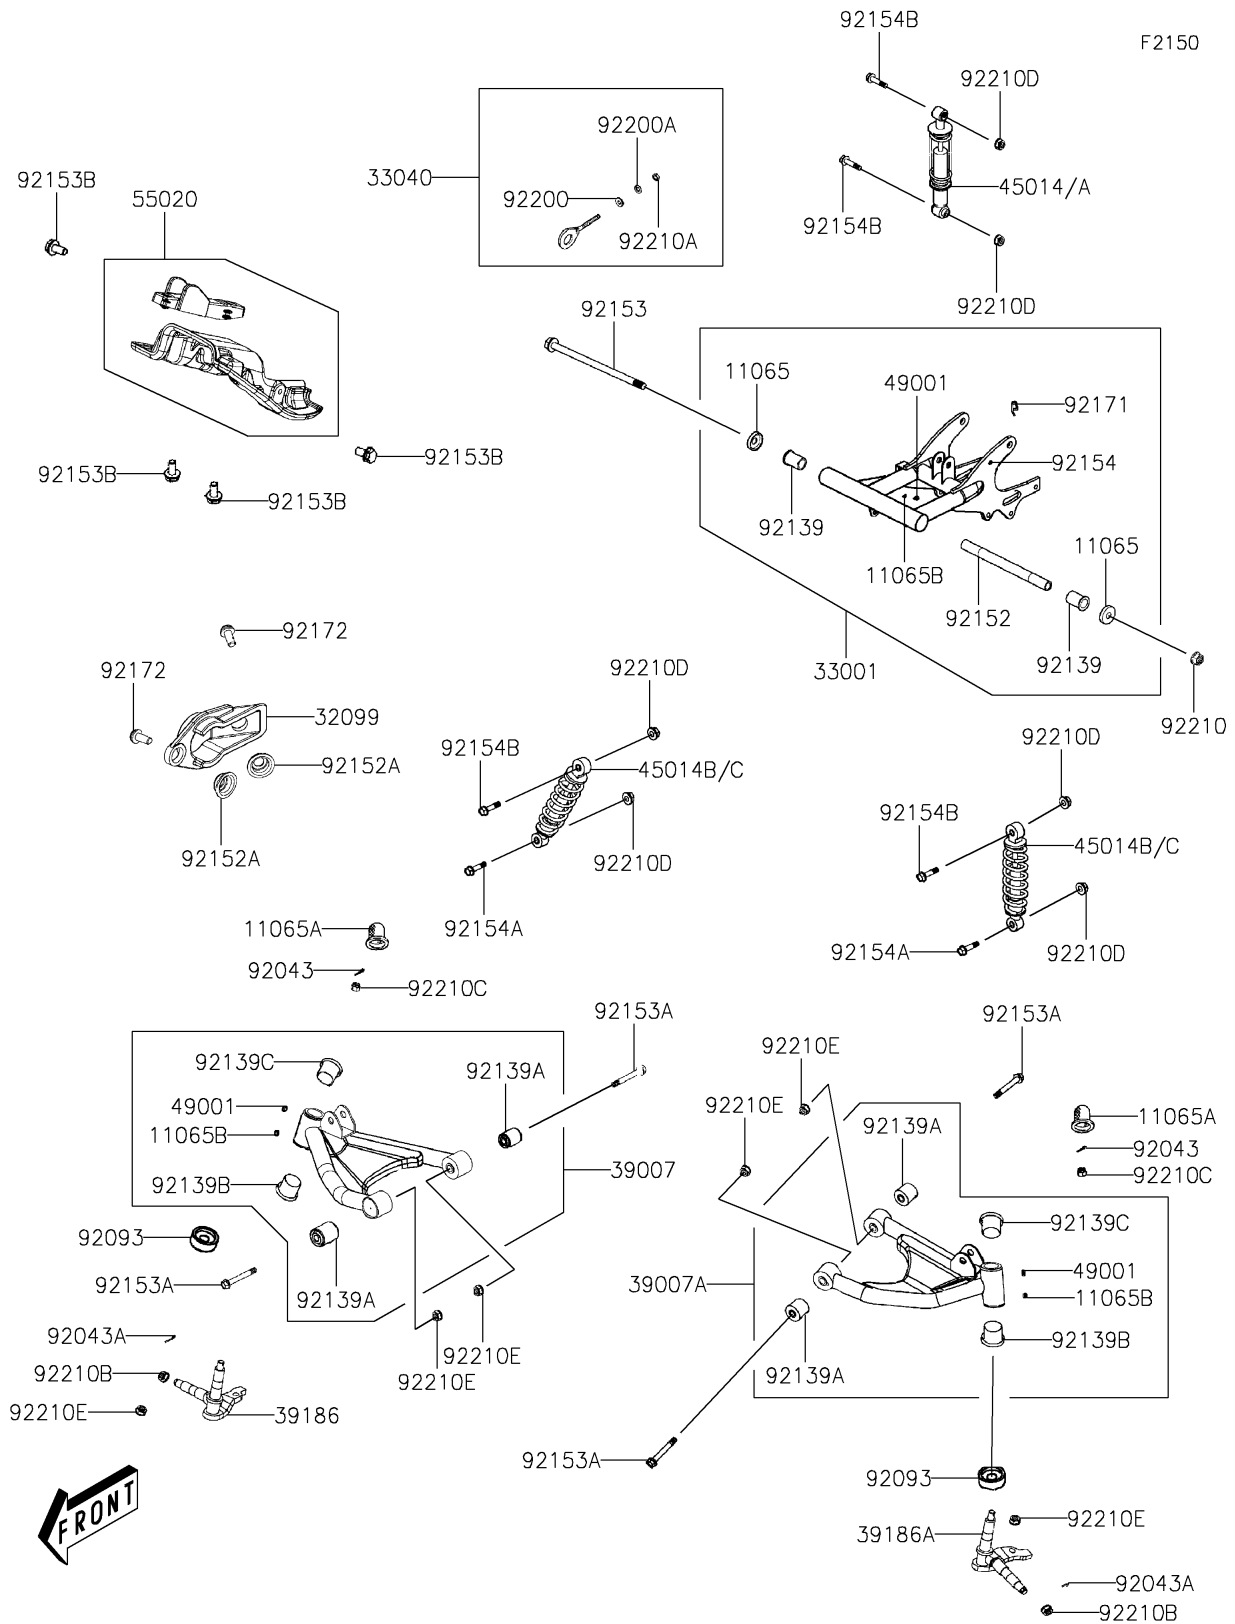

# 2026 KFX®50 PARTS DIAGRAM

## Suspension

### Suspension

ITEM NAME	PART NUMBER	QUANTITY
CAP (Ref # 11065)	11065-Y003	2
CAP (Ref # 11065A)	11065-Y004	2
CAP,GREASE NIPPLE (Ref # 11065B)	11065-Y005	3
CASE,KICK STARTER (Ref # 32099)	32099-Y001	1
ARM-COMP-SWING (Ref # 33001)	33001-Y001	1
ADJUSTER-CHAIN (Ref # 33040)	33040-Y001	1
ARM-SUSP,RH,BLACK (Ref # 39007)	39007-Y001-935	1
ARM-SUSP,LH,BLACK (Ref # 39007A)	39007-Y002-935	1
KNUCKLE,RH (Ref # 39186)	39186-Y001	1
KNUCKLE,LH (Ref # 39186A)	39186-Y002	1
SHOCKABSORBER,RR,WHITE (Ref # 45014)	45014-Y002-937	1
SHOCKABSORBER,RR,GREEN (Ref # 45014A)	45014-Y002-960	1
SHOCKABSORBER,FR,WHITE (Ref # 45014B)	45014-Y003-937	2
SHOCKABSORBER,FR,GREEN (Ref # 45014C)	45014-Y003-960	2
NIPPLE-GREASE (Ref # 49001)	49001-Y001	3
GUARD (Ref # 55020)	55020-Y004	1
PIN,2X20 (Ref # 92043)	92043-Y008	2
PIN,3X25 (Ref # 92043A)	92043-Y009	2
SEAL (Ref # 92093)	92093-Y007	2
BUSHING,RR (Ref # 92139)	92139-Y003	2
BUSHING,SUSPENSION ARM (Ref # 92139A)	92139-Y004	4
BUSHING,SUSPENSION ARM (Ref # 92139B)	92139-Y005	2
BUSHING,SUSPENSION ARM (Ref # 92139C)	92139-Y006	2
COLLAR (Ref # 92152)	92152-Y010	1
COLLAR (Ref # 92152A)	92152-Y011	2
BOLT (Ref # 92153)	92153-Y011	1
BOLT,FLANGE,10X50 (Ref # 92153A)	92153-Y042	4
BOLT,6X16 (Ref # 92153B)	92153-Y064	4
BOLT,FLANGE,6X10 (Ref # 92154)	92154-Y038	1

### Suspension

ITEM NAME	PART NUMBER	QUANTITY
BOLT,HEX,10X40 (Ref # 92154A)	92154-Y148	2
BOLT,FLANGE,10X40 (Ref # 92154B)	92154-Y149	4
CLAMP,BRAKE HOSE (Ref # 92171)	92171-Y005	1
SCREW,TAPPING,6X12 (Ref # 92172)	92172-Y070	2
WASHER,8MM (Ref # 92200)	92200-Y016	1
WASHER,8MM (Ref # 92200A)	92200-Y019	1
NUT,14MM (Ref # 92210)	92210-Y012	1
NUT,8MM (Ref # 92210A)	92210-Y018	1
NUT,12MM (Ref # 92210B)	92210-Y023	2
NUT,10MM (Ref # 92210C)	92210-Y024	2
NUT,10MM (Ref # 92210D)	92210-Y029	6
NUT,10MM (Ref # 92210E)	92210-Y034	6