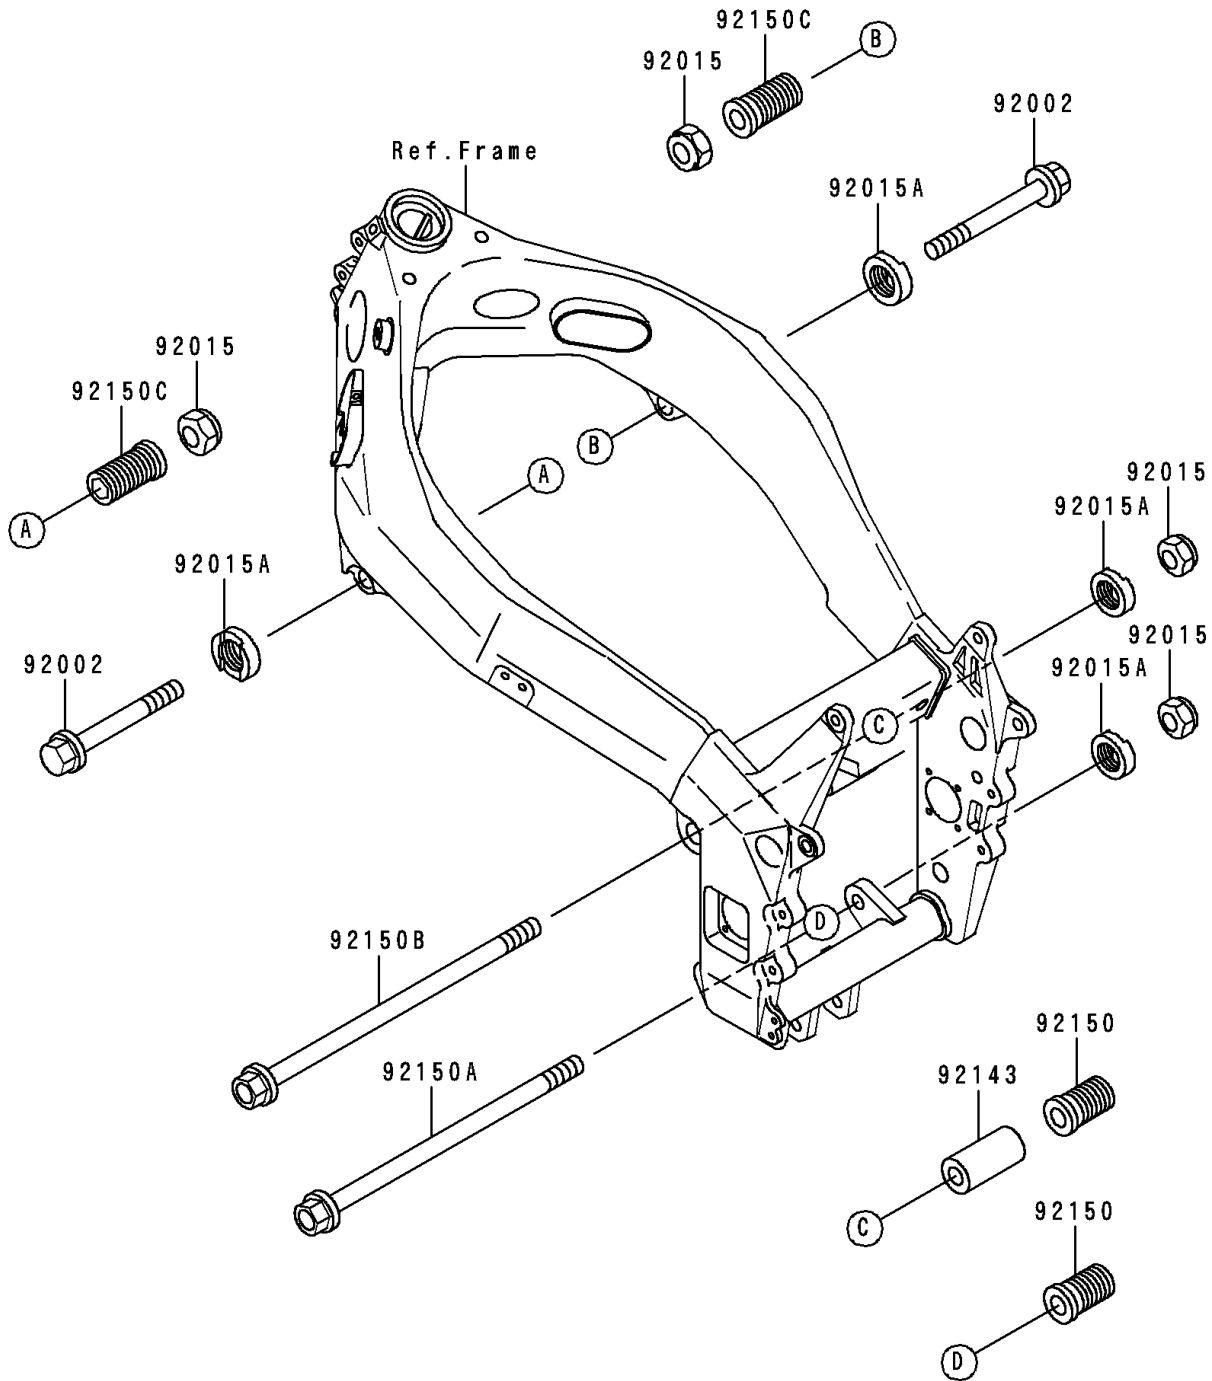

1997 Ninja® ZX™-7RR PARTS DIAGRAM

Frame Fittings

F2131

1997 Ninja® ZX™ -7RR PARTS LIST

Frame Fittings

ITEM NAME	PART NUMBER	QUANTITY
BOLT,FLANGED,12X100 (Ref # 92002)	92002-1886	2
NUT,LOCK,12MM,BLACK (Ref # 92015)	92015-1190	4
NUT,ENGINE MOUNT,22MM (Ref # 92015A)	92015-1846	4
COLLAR,12.5X26X51 (Ref # 92143)	92143-1482	1
BOLT,ENGINE MOUNT,22X38 (Ref # 92150)	92150-1471	2
BOLT,FLANGED,12X228 (Ref # 92150A)	92150-1952	1
BOLT,FLANGED,12X250 (Ref # 92150B)	92150-1953	1
BOLT,ENGINE MOUNT,22MM (Ref # 92150C)	92150-1954	2