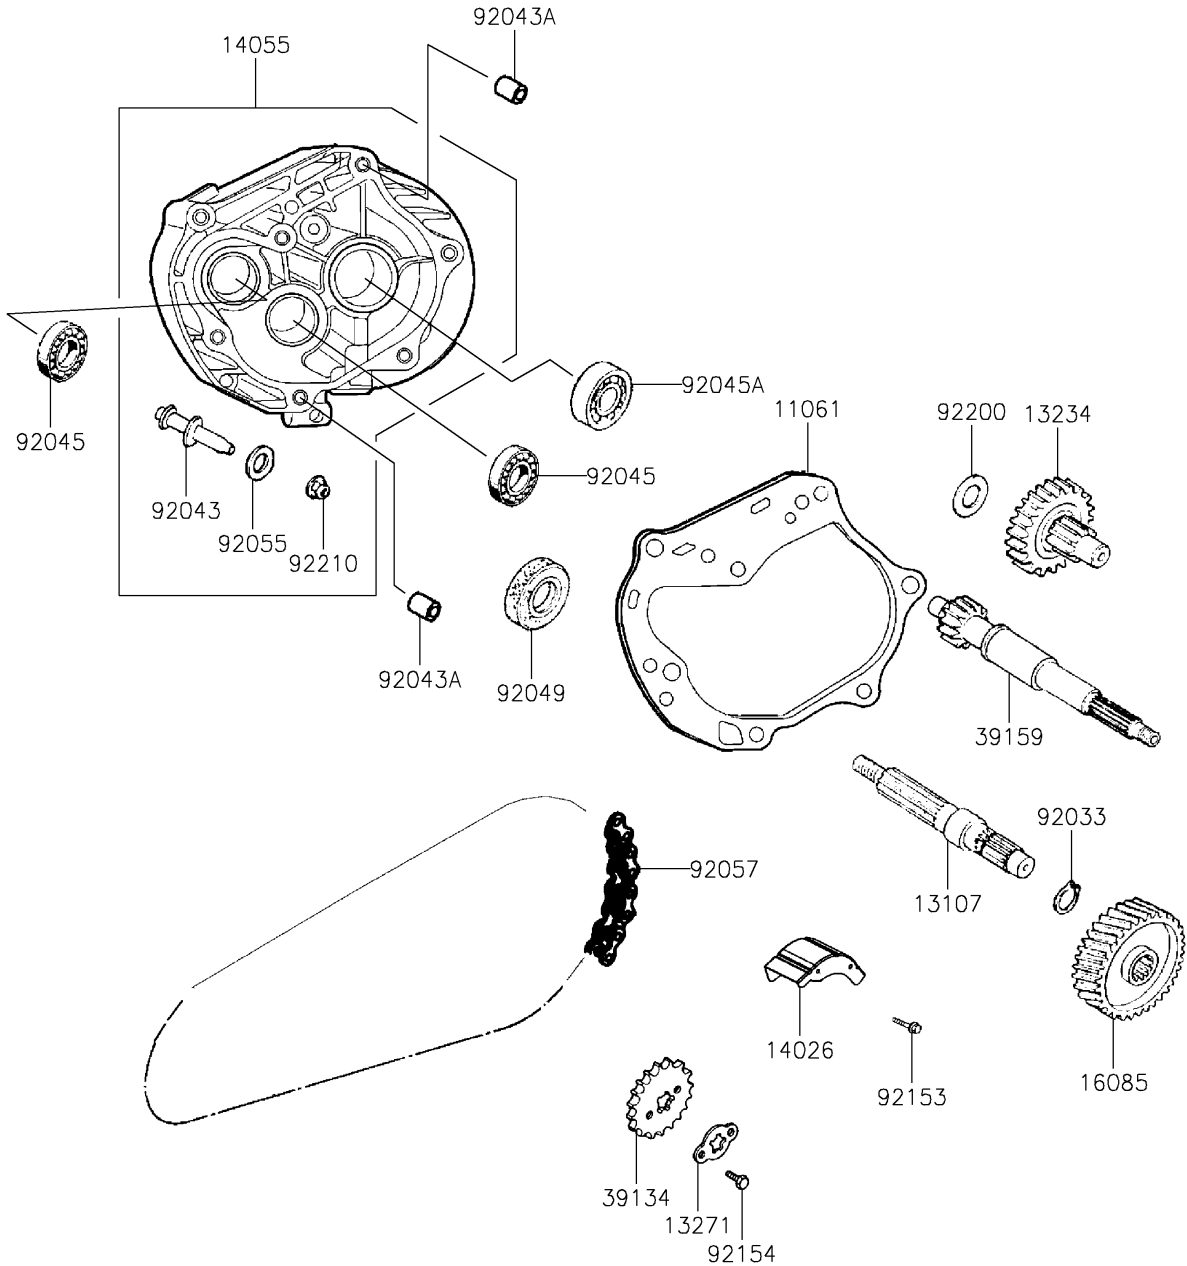

# 2026 KFX® 50 PARTS DIAGRAM

## Gear Change Drum/Shift Fork(s)

E1362

## 2026 KFX® 50 PARTS LIST

### Gear Change Drum/Shift Fork(s)

ITEM NAME	PART NUMBER	QUANTITY
GASKET,GEAR CASE (Ref # 11061)	11061-Y016	1
SHAFT,FINAL (Ref # 13107)	13107-Y003	1
SHAFT-COMP (Ref # 13234)	13234-Y002	1
PLATE (Ref # 13271)	13271-Y007	1
COVER-CHAIN (Ref # 14026)	14026-Y001	1
CASE-GEAR (Ref # 14055)	14055-Y002	1
GEAR,FINAL (Ref # 16085)	16085-Y005	1
SPROCKET-DRIVE (Ref # 39134)	39134-Y001	1
SHAFT-DRIVE (Ref # 39159)	39159-Y002	1
RING-SNAP (Ref # 92033)	92033-Y011	1
PIN,BRAKE (Ref # 92043)	92043-Y001	1
PIN,DOWEL,10X20 (Ref # 92043A)	92043-Y014	2
BEARING-BALL,6201 (Ref # 92045)	92045-Y002	2
BEARING-BALL,6004 UU (Ref # 92045A)	92045-Y005	1
SEAL-OIL,27X42X7 (Ref # 92049)	92049-Y008	1
RING-O,7.5X1.5 (Ref # 92055)	92055-Y002	1
CHAIN,DRIVE (Ref # 92057)	92057-Y004	1
BOLT,FLANGE,6X10 (Ref # 92153)	92153-Y045	2
BOLT,HEX,6X10 (Ref # 92154)	92154-Y145	2
WASHER,12MM (Ref # 92200)	92200-Y004	1
NUT,8MM (Ref # 92210)	92210-Y014	1