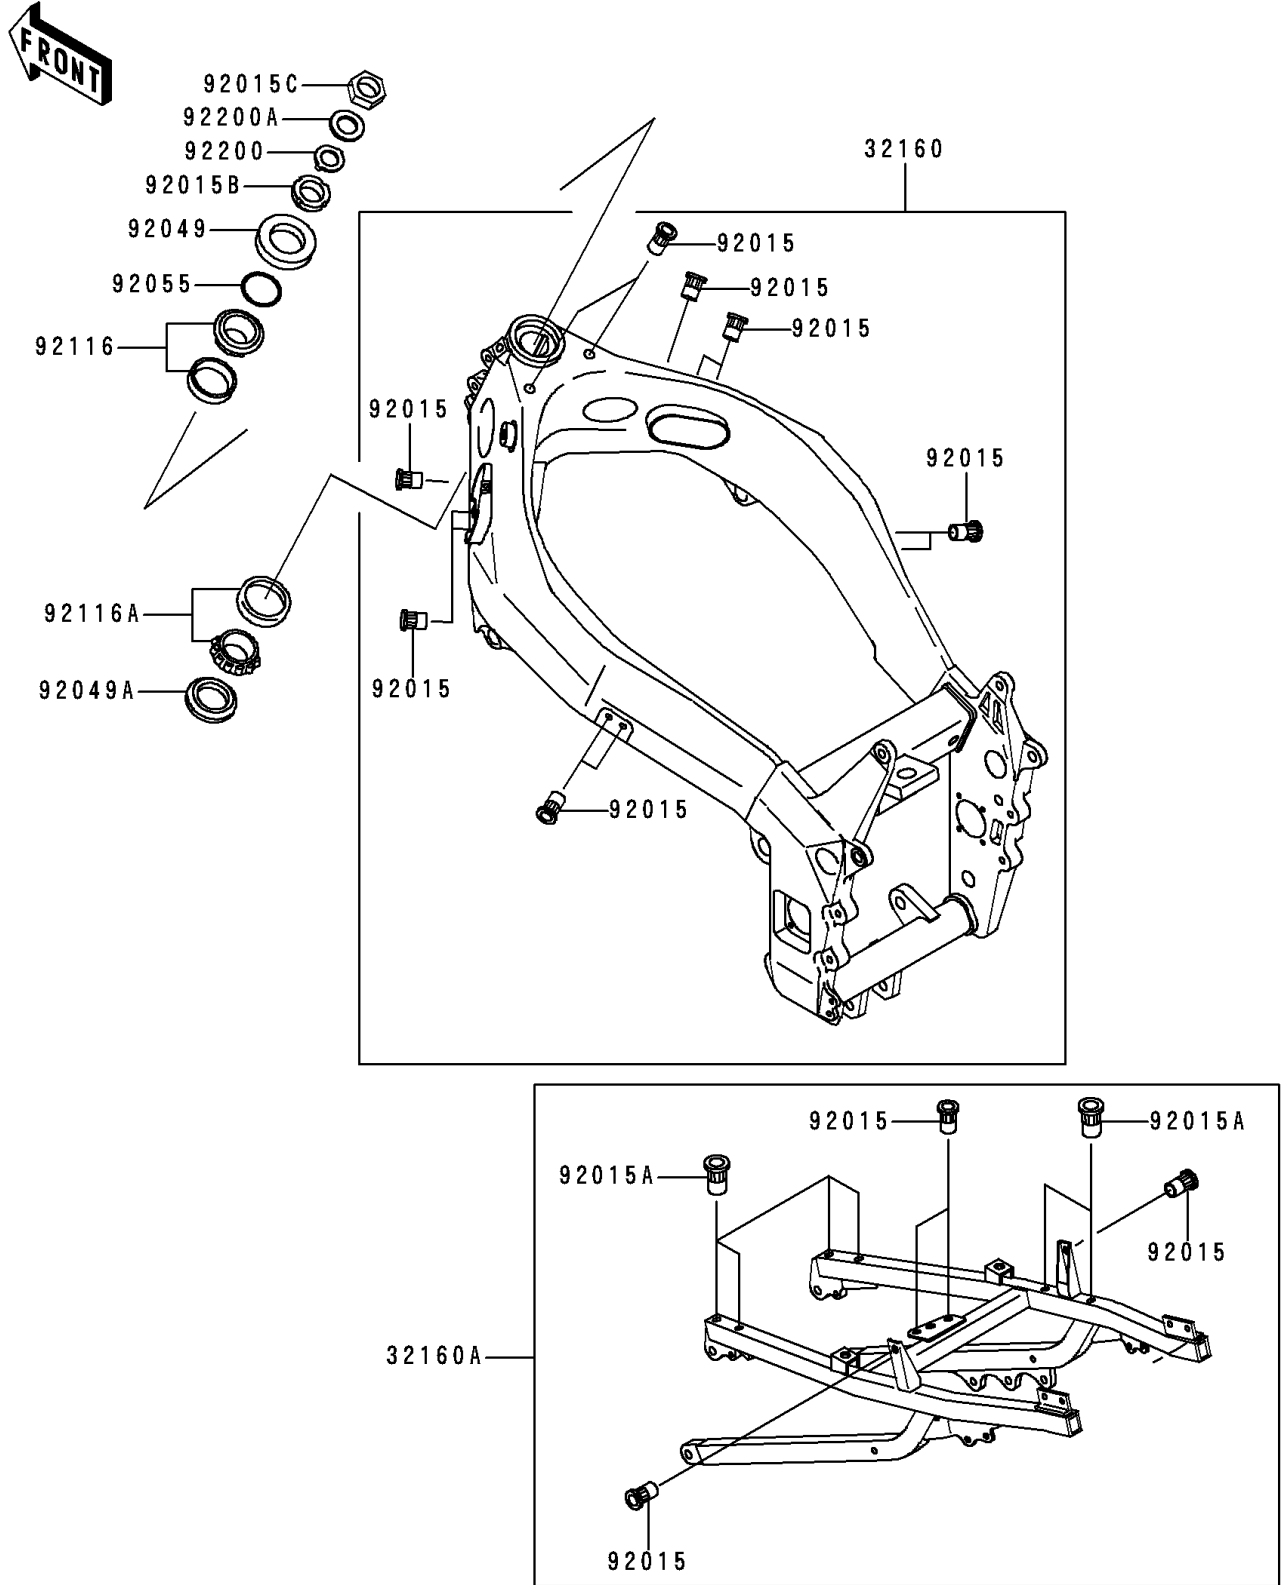

1997 Ninja® ZX™-7RR PARTS DIAGRAM

Frame

F2120

1997 Ninja® ZX™ -7RR PARTS LIST

Frame

ITEM NAME	PART NUMBER	QUANTITY
FRAME-COMP,AL,FR,SILVER (Ref # 32160)	32160-1415-KF	1
FRAME-COMP,AL,RR,SILVER (Ref # 32160A)	32160-1416-KF	1
NUT,POP,6MM,L=15 (Ref # 92015)	92015-1791	16
NUT,POP,6MM,L=16.5 (Ref # 92015A)	92015-1792	6
NUT,STEERING STEM,35MM (Ref # 92015B)	92015-1848	1
NUT,25MM (Ref # 92015C)	92015-1984	1
SEAL-OIL,HX043N2-A (Ref # 92049)	92049-1436	1
SEAL-OIL,MX043N1-A (Ref # 92049A)	92049-1437	1
RING-O,34.5X2.0 (Ref # 92055)	92055-1452	1
BEARING-ROLLER,32907JR-3/57638 (Ref # 92116)	92116-1080	1
BEARING-ROLLER,32907JR-2/57638 (Ref # 92116A)	92116-1081	1
WASHER,CLAW,25.5X40X2.3 (Ref # 92200)	92200-1083	1
WASHER,25.5X42X2.3 (Ref # 92200A)	92200-1084	1