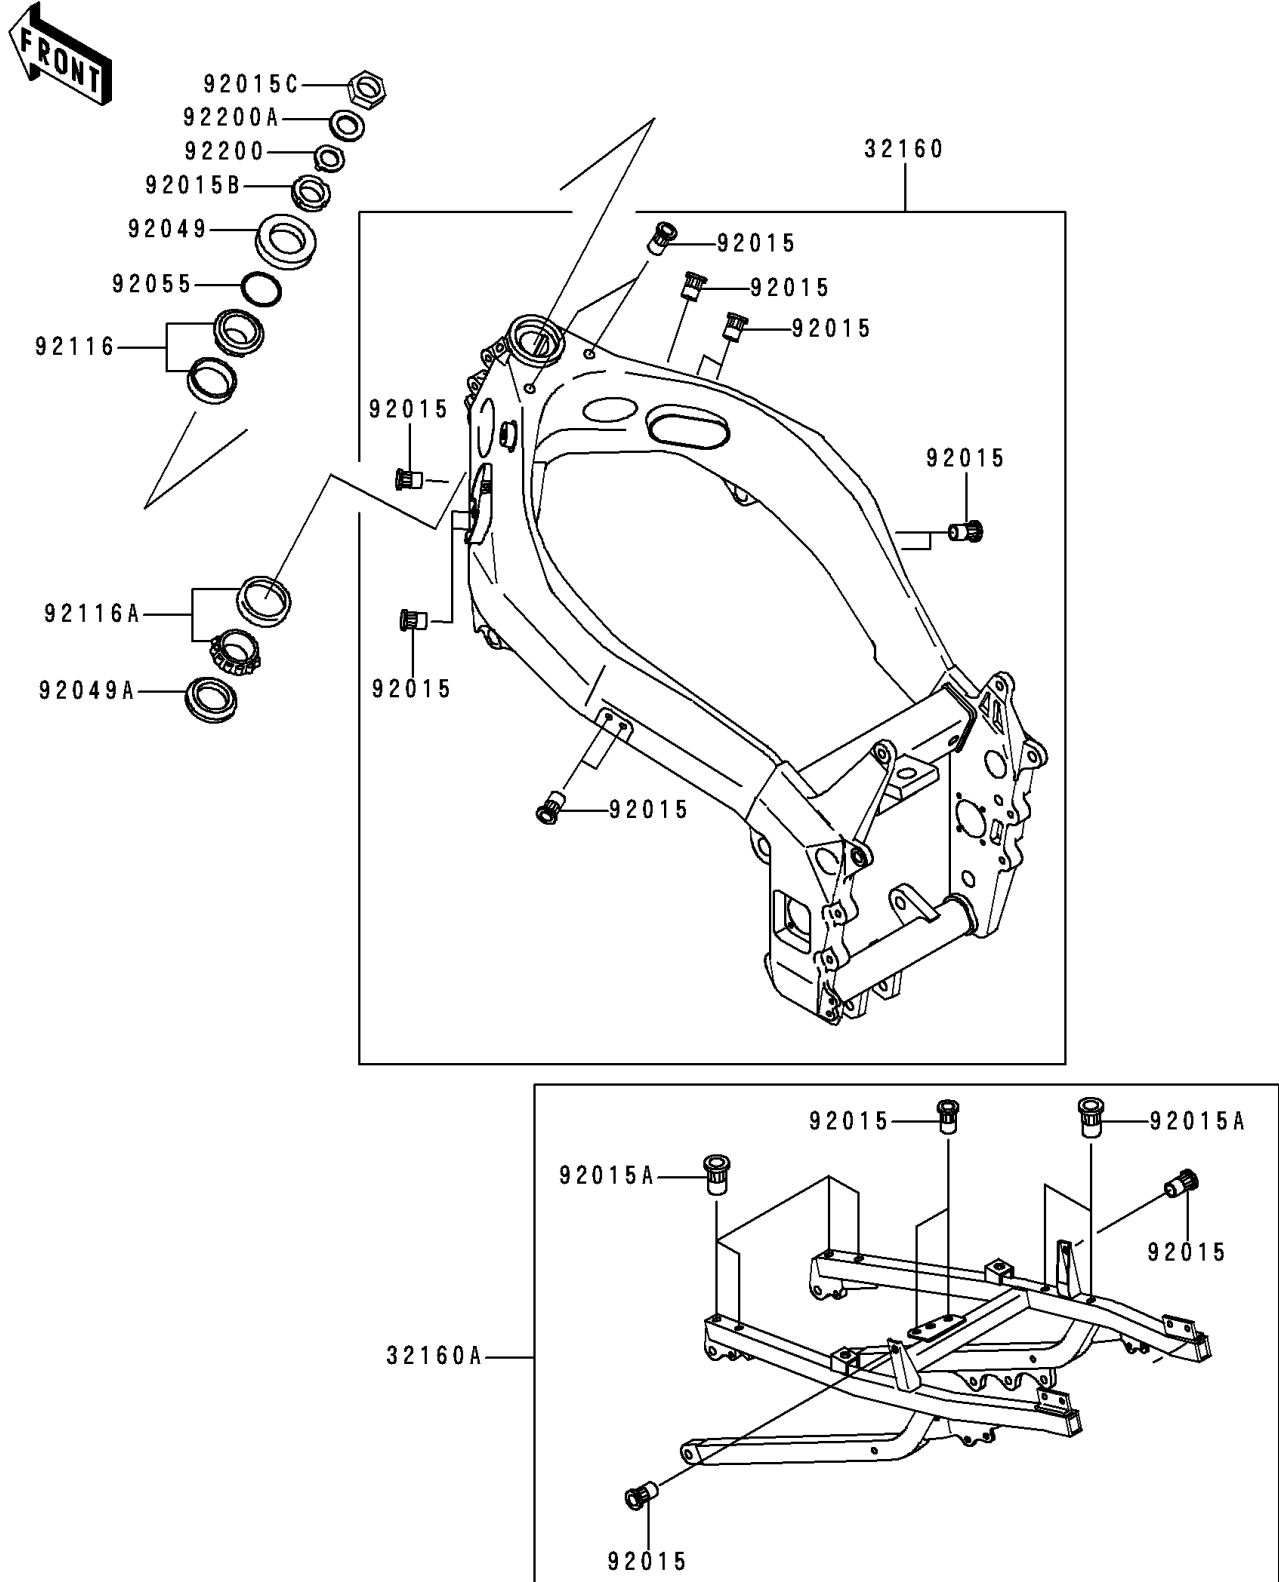

# 1997 Ninja® ZX™-7RR PARTS DIAGRAM

Frame

F2120

## 1997 Ninja® ZX™ -7RR PARTS LIST

### Frame

ITEM NAME	PART NUMBER	QUANTITY
FRAME-COMP,AL,FR,SILVER (Ref # 32160)	32160-1415-KF	1
FRAME-COMP,AL,RR,SILVER (Ref # 32160A)	32160-1416-KF	1
NUT,POP,6MM,L=15 (Ref # 92015)	92015-1791	16
NUT,POP,6MM,L=16.5 (Ref # 92015A)	92015-1792	6
NUT,STEERING STEM,35MM (Ref # 92015B)	92015-1848	1
NUT,25MM (Ref # 92015C)	92015-1984	1
SEAL-OIL,HX043N2-A (Ref # 92049)	92049-1436	1
SEAL-OIL,MX043N1-A (Ref # 92049A)	92049-1437	1
RING-O,34.5X2.0 (Ref # 92055)	92055-1452	1
BEARING-ROLLER,32907JR-3/57638 (Ref # 92116)	92116-1080	1
BEARING-ROLLER,32907JR-2/57638 (Ref # 92116A)	92116-1081	1
WASHER,CLAW,25.5X40X2.3 (Ref # 92200)	92200-1083	1
WASHER,25.5X42X2.3 (Ref # 92200A)	92200-1084	1