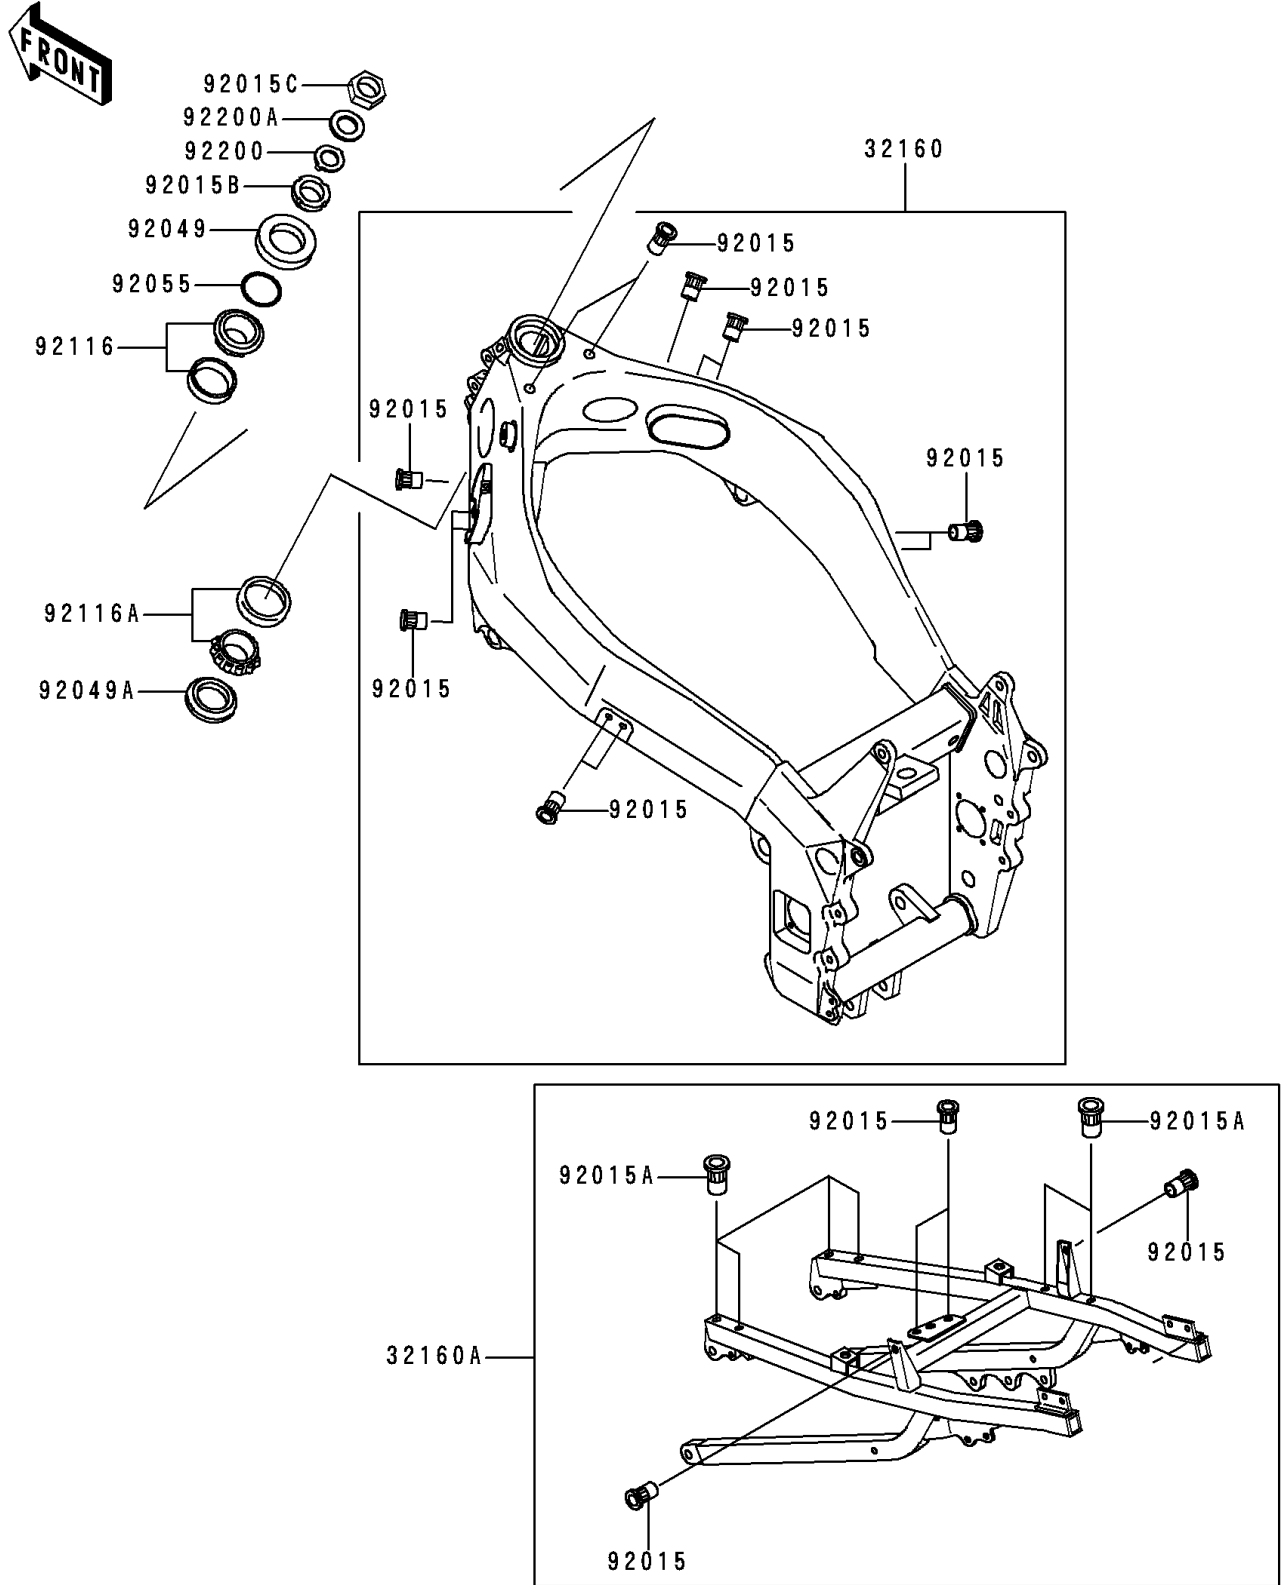

# 1997 Ninja® ZX™-7RR PARTS DIAGRAM

Frame

F2120

# 1997 Ninja® ZX™ -7RR PARTS LIST

## Frame

| ITEM NAME                                     | PART NUMBER   | QUANTITY |
|---|---------------|----------|
| FRAME-COMP,AL,FR,SILVER (Ref # 32160)         | 32160-1415-KF | 1        |
| FRAME-COMP,AL,RR,SILVER (Ref # 32160A)        | 32160-1416-KF | 1        |
| NUT,POP,6MM,L=15 (Ref # 92015)                | 92015-1791    | 16       |
| NUT,POP,6MM,L=16.5 (Ref # 92015A)             | 92015-1792    | 6        |
| NUT,STEERING STEM,35MM (Ref # 92015B)         | 92015-1848    | 1        |
| NUT,25MM (Ref # 92015C)                       | 92015-1984    | 1        |
| SEAL-OIL,HX043N2-A (Ref # 92049)              | 92049-1436    | 1        |
| SEAL-OIL,MX043N1-A (Ref # 92049A)             | 92049-1437    | 1        |
| RING-O,34.5X2.0 (Ref # 92055)                 | 92055-1452    | 1        |
| BEARING-ROLLER,32907JR-3/57638 (Ref # 92116)  | 92116-1080    | 1        |
| BEARING-ROLLER,32907JR-2/57638 (Ref # 92116A) | 92116-1081    | 1        |
| WASHER,CLAW,25.5X40X2.3 (Ref # 92200)         | 92200-1083    | 1        |
| WASHER,25.5X42X2.3 (Ref # 92200A)             | 92200-1084    | 1        |