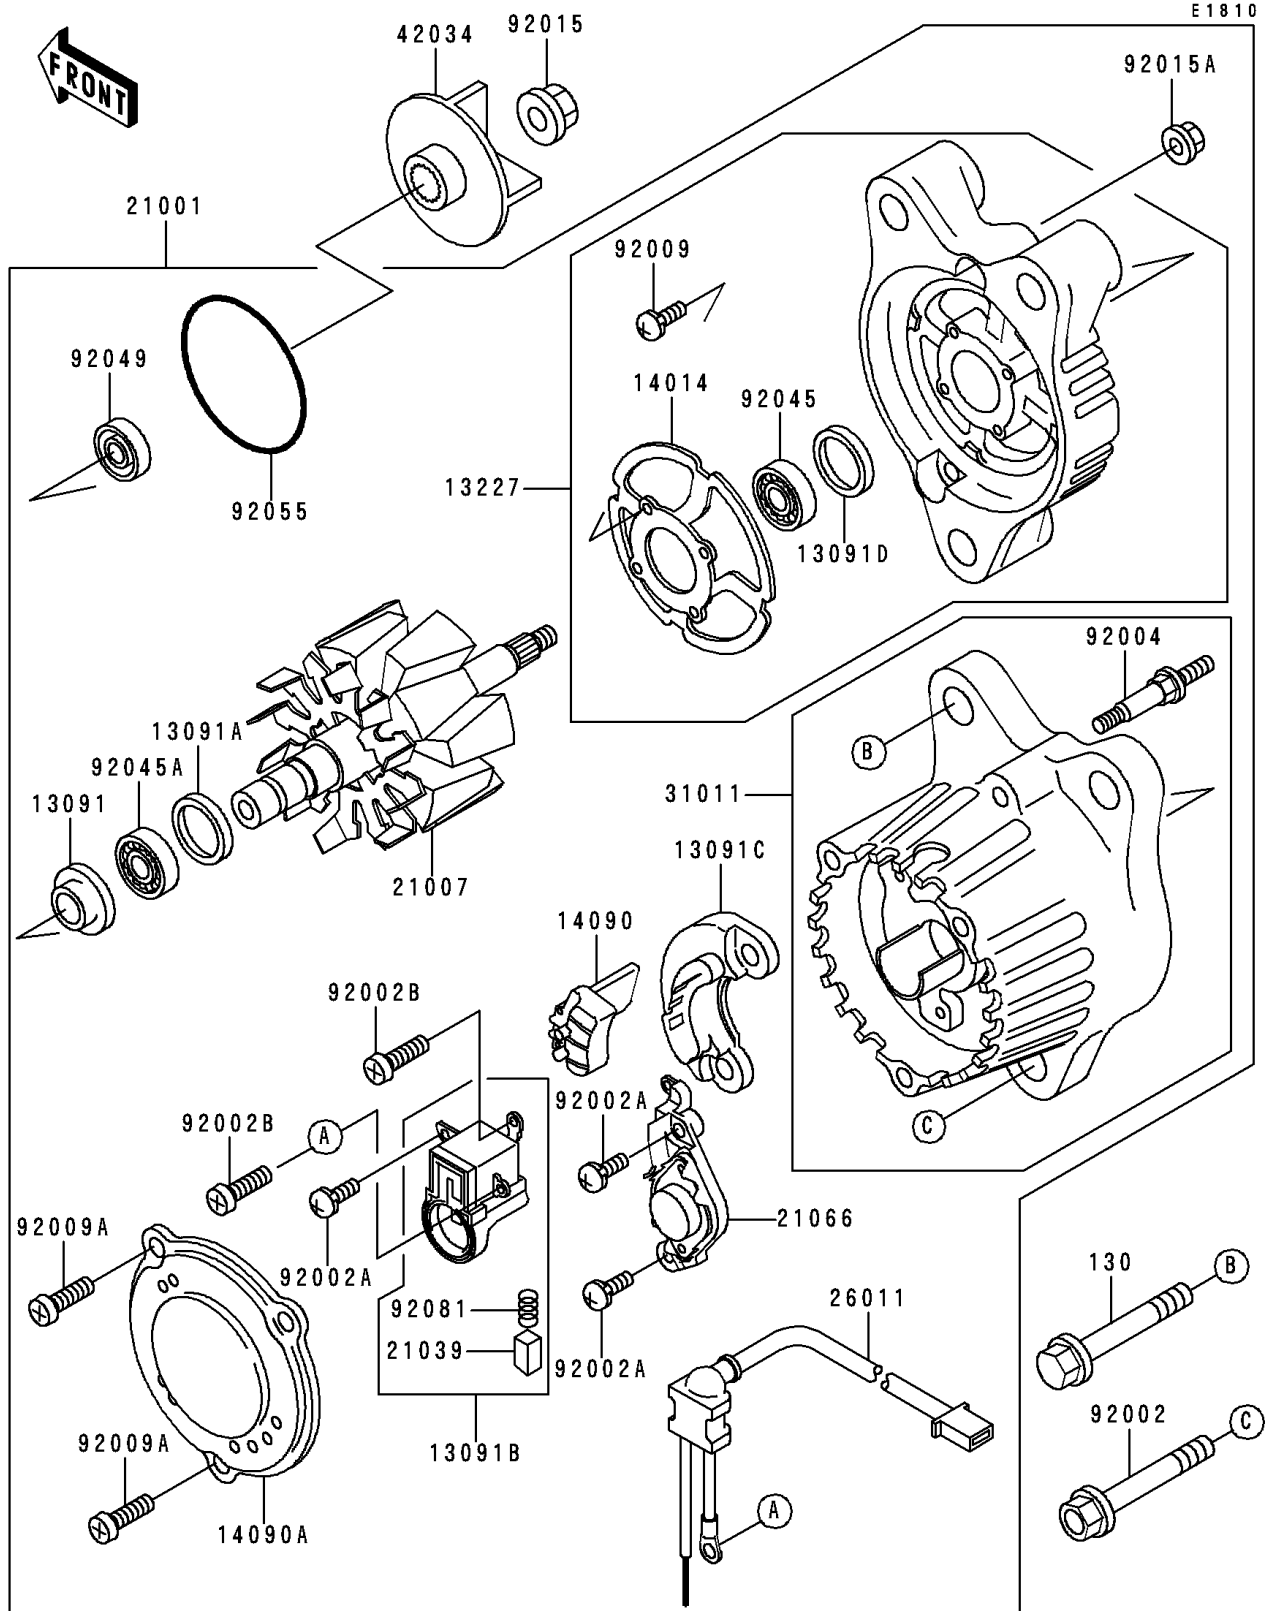

1997 Ninja® ZX™-7RR PARTS DIAGRAM

Generator

1997 Ninja® ZX™-7RR PARTS LIST

Generator

ITEM NAME	PART NUMBER	QUANTITY
BOLT-FLANGED (Ref # 130)	130Z0870	2
HOLDER,COVER (Ref # 13091)	13091-1327	1
HOLDER,BEARING (Ref # 13091A)	13091-1328	1
HOLDER,BRUSH (Ref # 13091B)	13091-1465	1
RECTIFIER (Ref # 13091C)	13091-1466	1
HOLDER,BEARING (Ref # 13091D)	13091-1748	1
HOUSING,GENERATOR (Ref # 13227)	13227-1106	1
PLATE-POSITION (Ref # 14014)	14014-1105	1
COVER,RECTIFIER (Ref # 14090)	14090-1113	1
COVER,GENERATOR (Ref # 14090A)	14090-1114	1
GENERATOR (Ref # 21001)	21001-1115	1
ROTOR,GENERATOR (Ref # 21007)	21007-1229	1
BRUSH,CARBON (Ref # 21039)	21039-1052	2
REGULATOR-VOLTAGE (Ref # 21066)	21066-1076	1
WIRE-LEAD,GENERATOR (Ref # 26011)	26011-1497	1
FRAME,GENERATOR (Ref # 31011)	31011-1067	1
COUPLING (Ref # 42034)	42034-1056	1
BOLT,8X63 (Ref # 92002)	92002-1215	1
SCREW,5X17.5 (Ref # 92002A)	92002-1380	3
BOLT,6X105 (Ref # 92002B)	92002-1585	2
STUD (Ref # 92004)	92004-1196	2
SCREW (Ref # 92009)	92009-1645	4
SCREW (Ref # 92009A)	92009-1646	3
NUT,10MM (Ref # 92015)	92015-1850	1
NUT (Ref # 92015A)	92015-1851	2
BEARING-BALL,#6003 (Ref # 92045)	92045-1248	1
BEARING-BALL,#6002NC (Ref # 92045A)	92045-1249	1
SEAL-OIL (Ref # 92049)	92049-1390	1
RING-O (Ref # 92055)	92055-1496	1

1997 Ninja® ZX™ -7RR PARTS LIST

Generator

ITEM NAME	PART NUMBER	QUANTITY
SPRING,BRUSH (Ref # 92081)	92081-1759	2