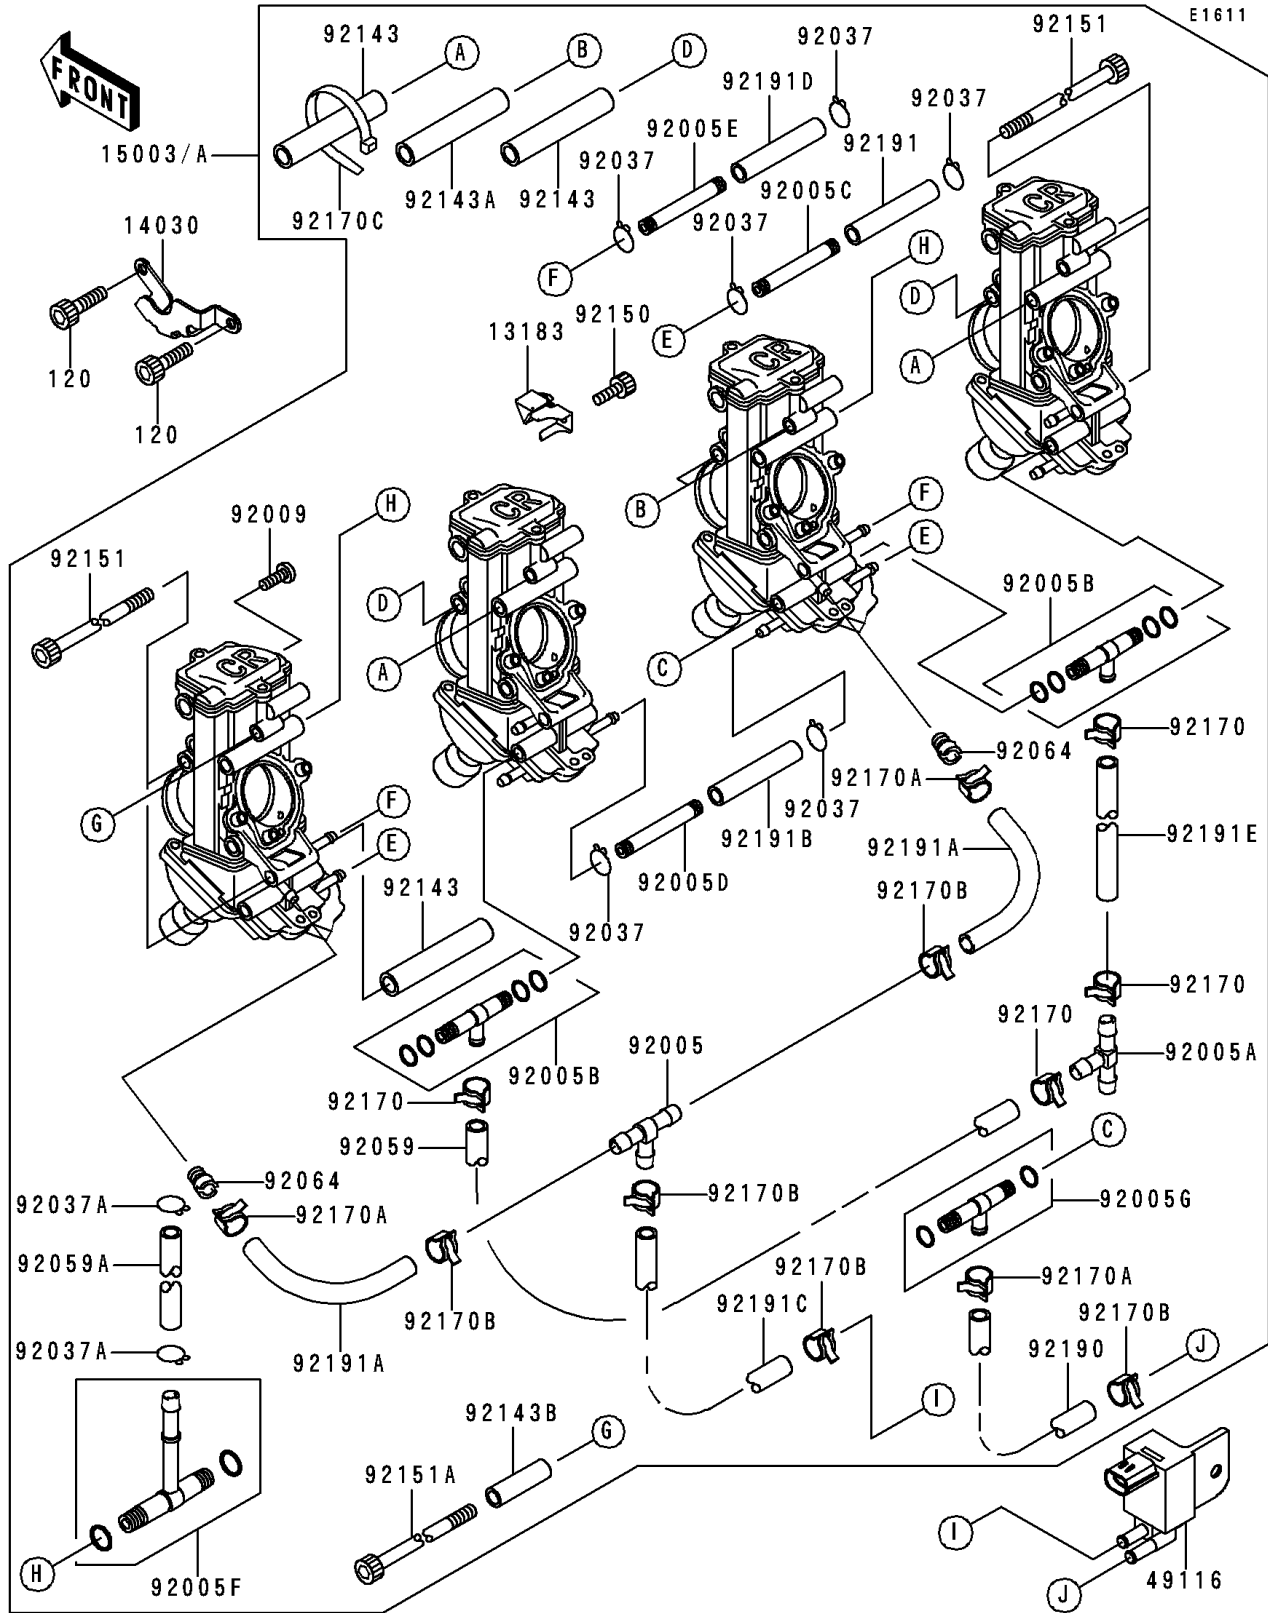

# 1997 Ninja® ZX™-7RR PARTS DIAGRAM

Carburetor

# 1997 Ninja® ZX™-7RR PARTS LIST

## Carburetor

ITEM NAME	PART NUMBER	QUANTITY
BOLT-SOCKET (Ref # 120)	120P0508	2
PLATE,STARTER CABLE (Ref # 13183)	13183-1744	1
COVER-CARBURETOR (Ref # 14030)	14030-1055	1
CARBURETOR-ASSY (Ref # 15003A)	15003-1269	1
VALVE-ASSY (Ref # 49116)	49116-1086	1
FITTING,FUEL,T-TYPE (Ref # 92005)	92005-1112	1
FITTING,T-TYPE (Ref # 92005A)	92005-1272	1
FITTING (Ref # 92005B)	92005-1288	2
FITTING (Ref # 92005C)	92005-1320	2
FITTING (Ref # 92005D)	92005-1321	1
FITTING (Ref # 92005E)	92005-1322	2
FITTING (Ref # 92005F)	92005-1323	2
FITTING (Ref # 92005G)	92005-1324	1
SCREW (Ref # 92009)	92009-1771	1
CLAMP,TUBE (Ref # 92037)	92037-1396	10
CLAMP,TUBE (Ref # 92037A)	92037-1531	4
TUBE,FUEL,7.3X12.5X200 (Ref # 92059)	92059-1029	1
TUBE,7X11X55 (Ref # 92059A)	92059-1612	2
JET-PILOT,#70 (Ref # 92064)	92064-1164	2
COLLAR (Ref # 92143)	92143-1870	5
COLLAR (Ref # 92143A)	92143-1871	2
COLLAR (Ref # 92143B)	92143-1873	1
BOLT,SOCKET,4X8 (Ref # 92150)	92150-1440	1
BOLT,5X105 (Ref # 92151)	92151-1098	5
BOLT,5X140 (Ref # 92151A)	92151-1099	1
CLAMP,TUBE (Ref # 92170)	92170-1051	4
CLAMP (Ref # 92170A)	92170-1205	3
CLAMP (Ref # 92170B)	92170-1281	5
CLAMP (Ref # 92170C)	92170-1708	2

### Carburetor

ITEM NAME	PART NUMBER	QUANTITY
TUBE,4.5X8.5X150 (Ref # 92190)	92190-1267	1
TUBE,L=51 (Ref # 92191)	92191-1091	2
TUBE,4.5X8.5X105 (Ref # 92191A)	92191-1092	2
TUBE,L=60 (Ref # 92191B)	92191-1093	1
TUBE,4.5X8.5X110 (Ref # 92191C)	92191-1094	1
TUBE,L=46 (Ref # 92191D)	92191-1095	2
TUBE,7.3X12.5X60 (Ref # 92191E)	92191-1113	1