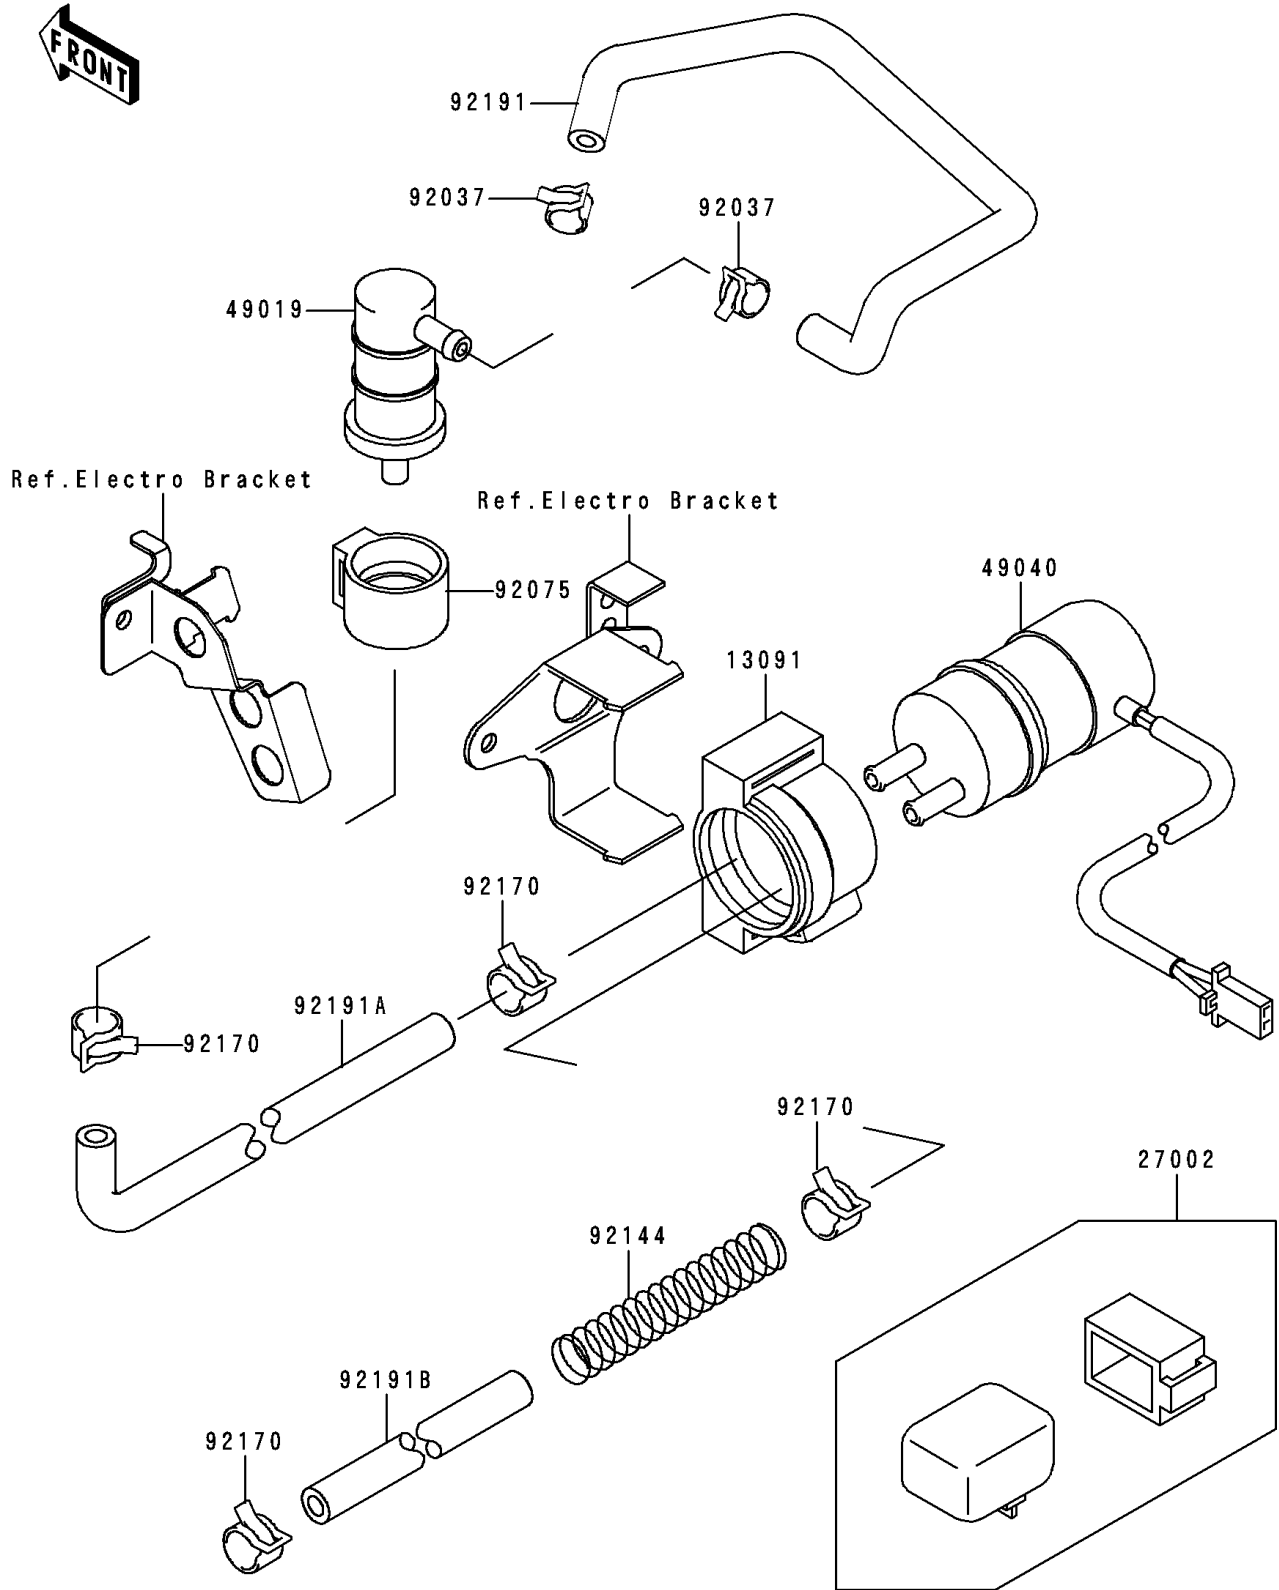

1997 Ninja® ZX™-7RR PARTS DIAGRAM

Fuel Pump

E1520

1997 Ninja® ZX™-7RR PARTS LIST

Fuel Pump

| ITEM NAME | PART NUMBER | QUANTITY |
|-------------------------------------|-------------|----------|
| HOLDER,FUEL PUMP (Ref # 13091) | 13091-1738 | 1 |
| RELAY-ASSY (Ref # 27002) | 27002-1065 | 1 |
| FILTER-FUEL (Ref # 49019) | 49019-1081 | 1 |
| PUMP-FUEL (Ref # 49040) | 49040-1061 | 1 |
| CLAMP (Ref # 92037) | 92037-1181 | 2 |
| DAMPER,FUEL FILTER (Ref # 92075) | 92075-1853 | 1 |
| SPRING,HOSE PROTECTOR (Ref # 92144) | 92144-1746 | 1 |
| CLAMP (Ref # 92170) | 92170-1118 | 4 |
| TUBE (Ref # 92191) | 92191-1018 | 1 |
| TUBE (Ref # 92191A) | 92191-1059 | 1 |
| TUBE,9.5X15.5X300 (Ref # 92191B) | 92191-1081 | 1 |