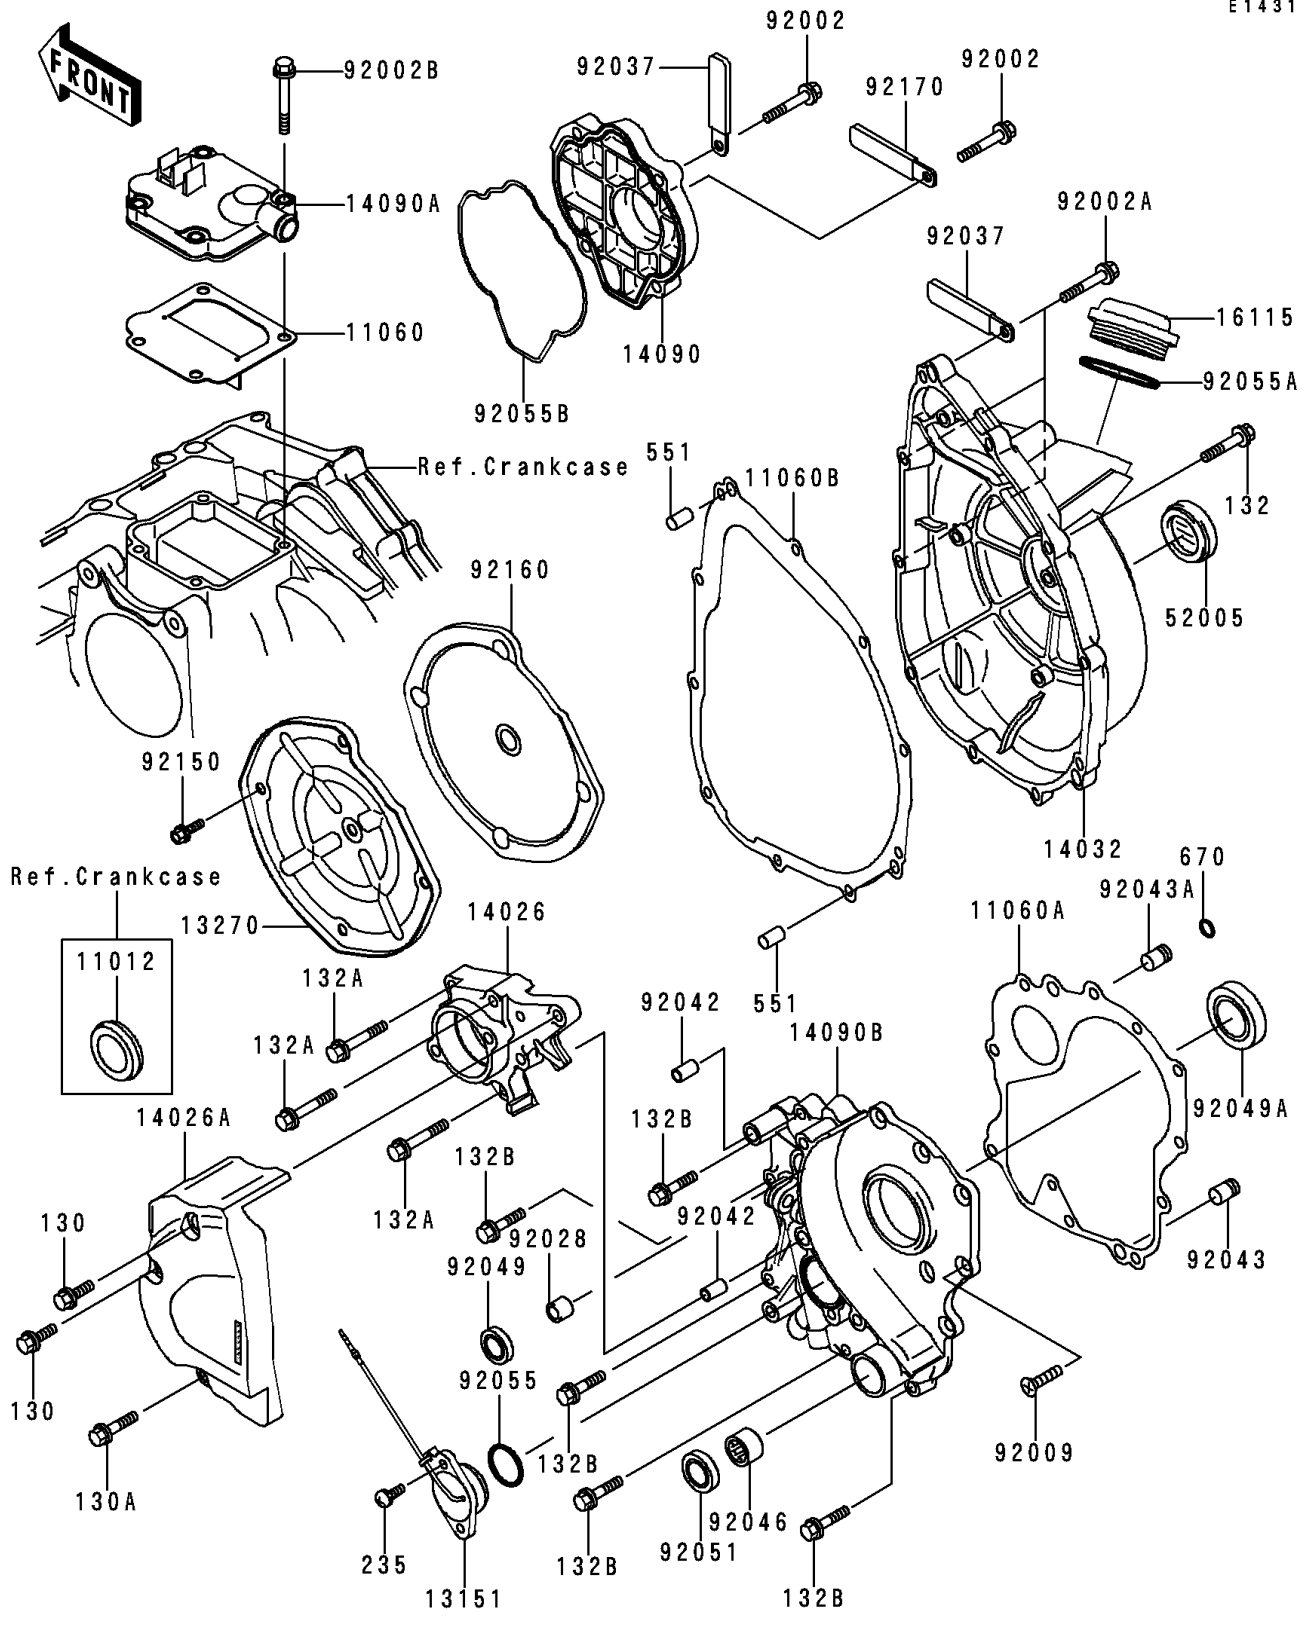

# 1997 Ninja® ZX™-7RR PARTS DIAGRAM

Engine Cover(s)

E1431

# 1997 Ninja® ZX™-7RR PARTS LIST

Engine Cover(s)

ITEM NAME	PART NUMBER	QUANTITY
BOLT-FLANGED,6X16,BLACK (Ref # 130)	130J0616	2
BOLT-FLANGED,6X25 (Ref # 130A)	130J0625	1
BOLT-FLANGED-SMALL (Ref # 132)	132J0625	7
BOLT-FLANGED-SMALL (Ref # 132A)	132J0635	3
BOLT-FLANGED-SMALL (Ref # 132B)	132Y0625	5
SCREW-PAN-WP-CROS (Ref # 235)	235C0516	2
PIN-DOWEL,8X14 (Ref # 551)	551A0814	2
O RING,5MM (Ref # 670)	670B1505	1
CAP,LH (Ref # 11012)	11012-1770	1
GASKET,BREATHER COVER (Ref # 11060)	11060-1702	1
GASKET,TRANSMISSION COVER (Ref # 11060A)	11060-1703	1
GASKET,CLUTCH COVER (Ref # 11060B)	11060-1704	1
SWITCH-COMP (Ref # 13151)	13151-1081	1
PLATE,CLUTCH COVER (Ref # 13270)	13270-1580	1
COVER-CHAIN,FR (Ref # 14026)	14026-1228	1
COVER-CHAIN,RR (Ref # 14026A)	14026-1229	1
COVER-CLUTCH (Ref # 14032)	14032-1427	1
COVER,PULSING (Ref # 14090)	14090-1630	1
COVER,BREATHER (Ref # 14090A)	14090-1631	1
COVER,TRANSMISSION (Ref # 14090B)	14090-1632	1
CAP-OIL FILLER (Ref # 16115)	16115-1064	1
GAUGE,OIL LEVEL (Ref # 52005)	52005-1057	1
BOLT,6X20 (Ref # 92002)	92002-1343	4
BOLT,6X30 (Ref # 92002A)	92002-1534	3
BOLT,6X25 (Ref # 92002B)	92002-1582	4
SCREW,6X16 (Ref # 92009)	92009-1360	5
BUSHING,8X12X10 (Ref # 92028)	92028-1750	1
CLAMP,WIRING HARNESS (Ref # 92037)	92037-1877	2
PIN,DOWEL,6.3X8X14 (Ref # 92042)	92042-007	2

## 1997 Ninja® ZX™-7RR PARTS LIST

Engine Cover(s)

ITEM NAME	PART NUMBER	QUANTITY
PIN,6.2X8X14 (Ref # 92043)	92043-1263	1
PIN (Ref # 92043A)	92043-1456	1
BEARING-NEEDLE,HK1312 (Ref # 92046)	92046-1148	1
SEAL-OIL,SD-8187 (Ref # 92049)	92049-1017	1
SEAL-OIL,TC32488 (Ref # 92049A)	92049-1361	1
SEAL-OIL,TB13225.5 (Ref # 92051)	92051-005	1
RING-O (Ref # 92055)	92055-091	1
RING-O,38MM (Ref # 92055A)	92055-1295	1
RING-O,PULSING COVER (Ref # 92055B)	92055-1543	1
BOLT,5X8 (Ref # 92150)	92150-1406	5
DAMPER,CLUTCH COVER (Ref # 92160)	92160-1702	1
CLAMP (Ref # 92170)	92170-1514	1