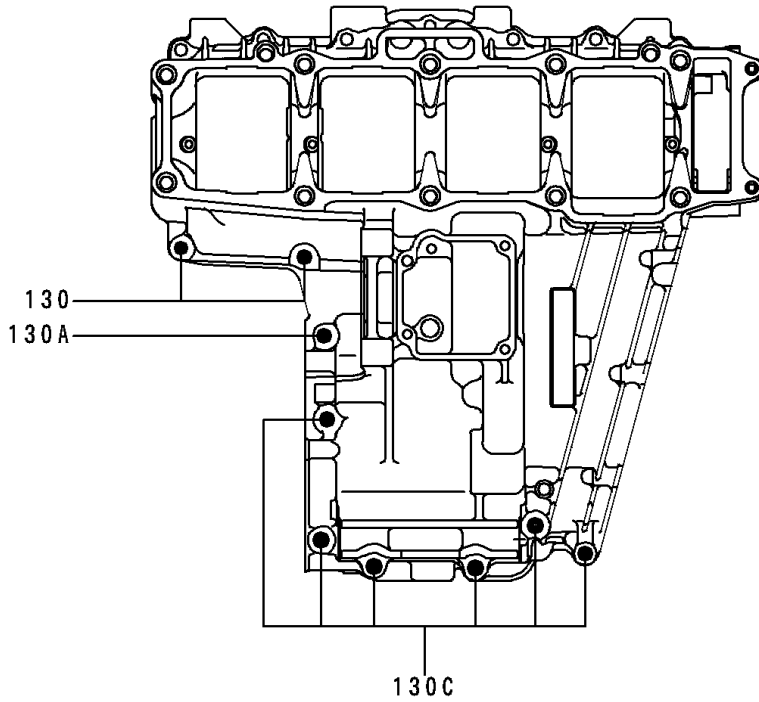

# 1997 Ninja® ZX™ -7RR PARTS DIAGRAM

## Crankcase Bolt Pattern

E1412

Crankcase Upper

Crankcase Lower

## Crankcase Bolt Pattern

ITEM NAME	PART NUMBER	QUANTITY
BOLT-FLANGED (Ref # 130)	130Z0835	2
BOLT-FLANGED (Ref # 130A)	130Z0840	9
BOLT-FLANGED (Ref # 130B)	130Z0845	1
BOLT-FLANGED (Ref # 130C)	130Z0870	6
BOLT,8X115 (Ref # 92150)	92150-1550	1
BOLT,9X95 (Ref # 92150A)	92150-1759	10