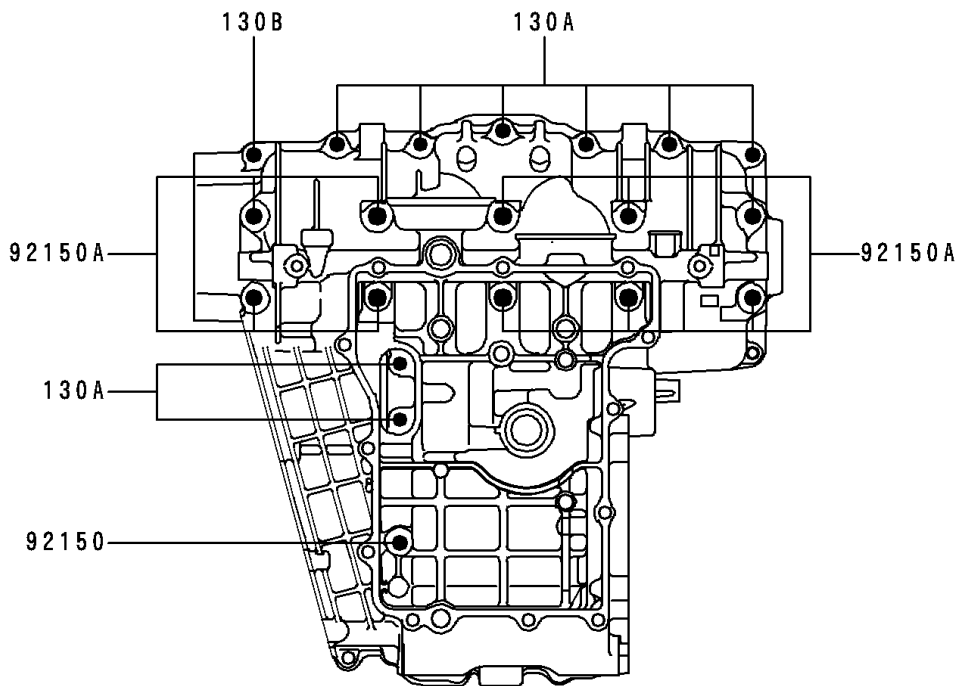

# 1997 Ninja® ZX™ -7RR PARTS DIAGRAM

## Crankcase Bolt Pattern

E1412

Crankcase Upper

Crankcase Lower

## Crankcase Bolt Pattern

ITEM NAME	PART NUMBER	QUANTITY
BOLT-FLANGED (Ref # 130)	130Z0835	2
BOLT-FLANGED (Ref # 130A)	130Z0840	9
BOLT-FLANGED (Ref # 130B)	130Z0845	1
BOLT-FLANGED (Ref # 130C)	130Z0870	6
BOLT,8X115 (Ref # 92150)	92150-1550	1
BOLT,9X95 (Ref # 92150A)	92150-1759	10