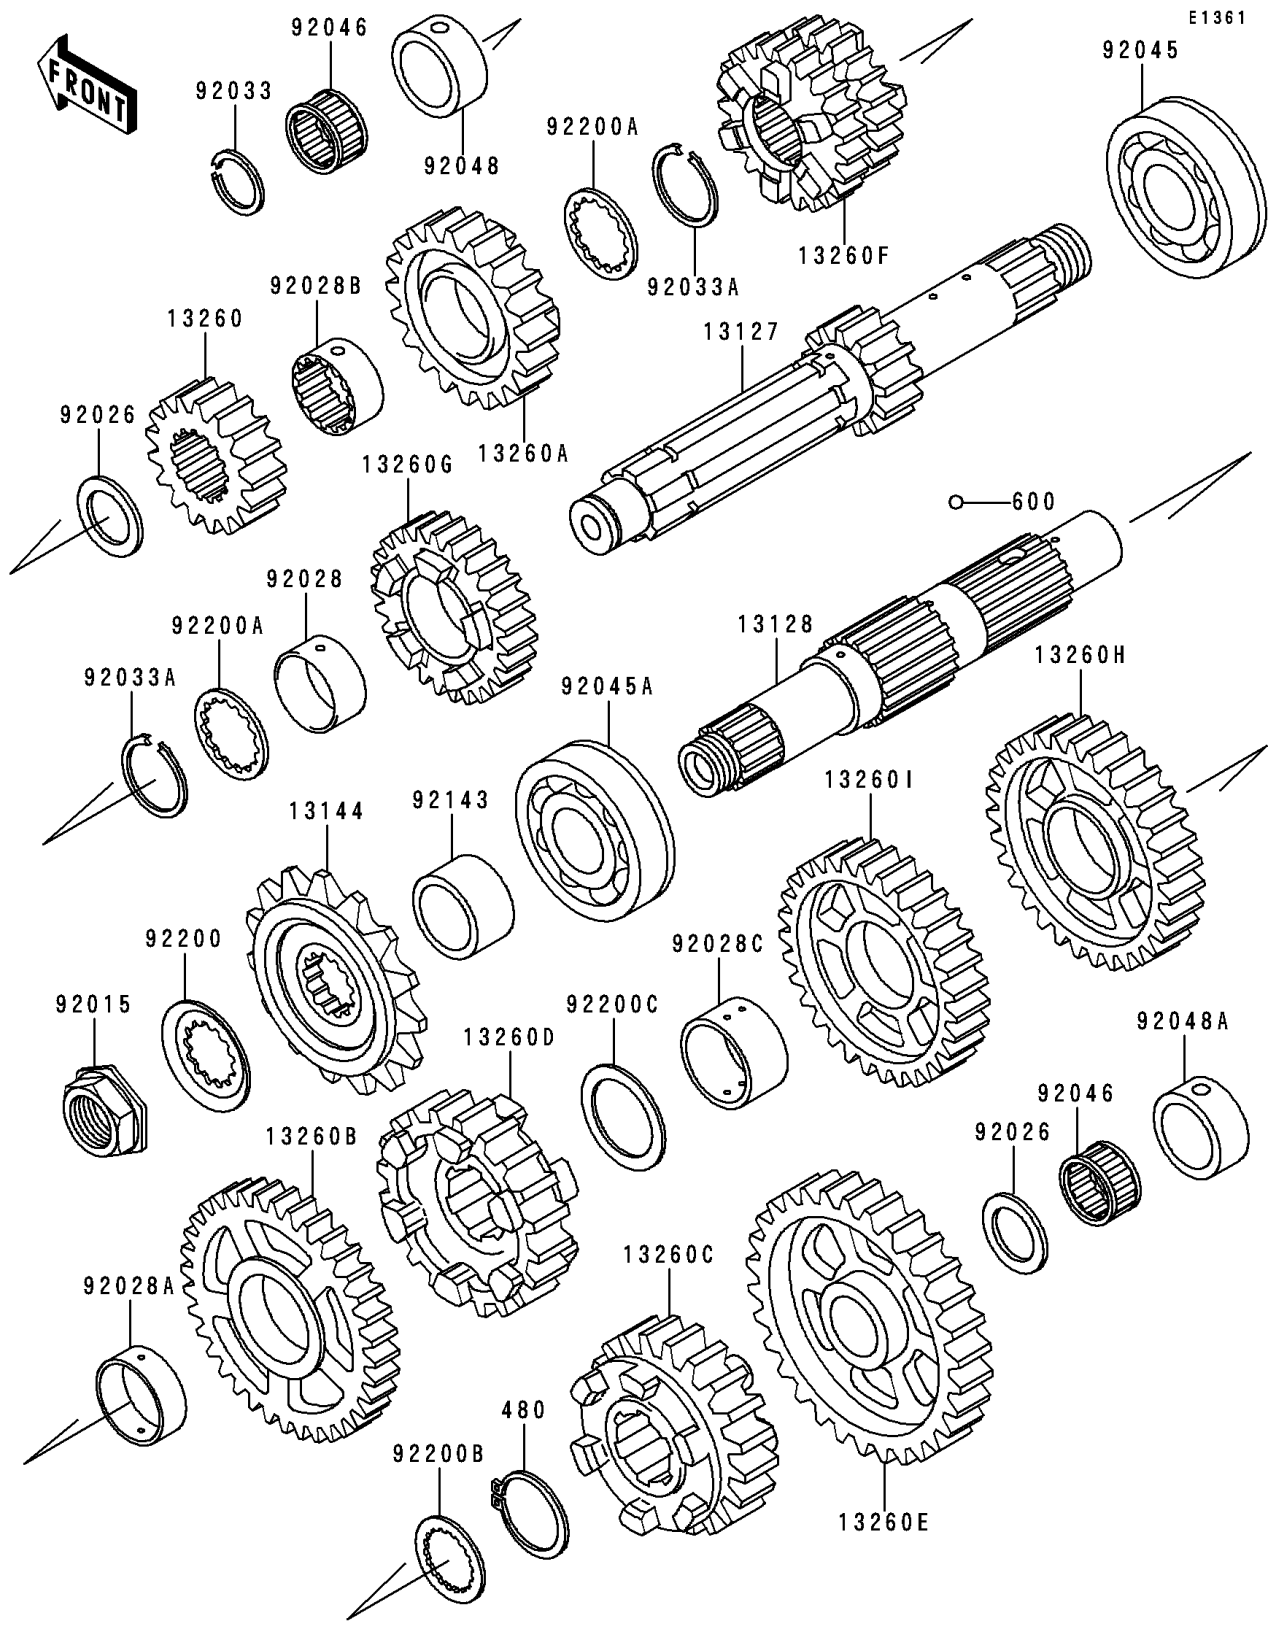

1997 Ninja® ZX™-7RR PARTS DIAGRAM

Transmission

1997 Ninja® ZX™-7RR PARTS LIST

Transmission

ITEM NAME	PART NUMBER	QUANTITY
CIRCLIP (Ref # 480)	480J2900	1
BALL-STEEL,5/32" (Ref # 600)	600A0500	3
SHAFT-TRANSMISSION INPUT (Ref # 13127)	13127-1245	1
SHAFT-TRANSMISSION OUTPUT (Ref # 13128)	13128-1208	1
SPROCKET-OUTPUT,16T (Ref # 13144)	13144-1256	1
GEAR,INPUT 2ND,19T (Ref # 13260)	13260-1530	1
GEAR,INPUT TOP,25T (Ref # 13260A)	13260-1533	1
GEAR,OUTPUT 2ND,36T (Ref # 13260B)	13260-1534	1
GEAR,OUTPUT 5TH,31T (Ref # 13260C)	13260-1536	1
GEAR,OUTPUT TOP,30T (Ref # 13260D)	13260-1537	1
GEAR,OUTPUT LOW,38T (Ref # 13260E)	13260-1540	1
GEAR,INPUT 3RD&4TH,21T&22T (Ref # 13260F)	13260-1610	1
GEAR,INPUT 5TH,24T (Ref # 13260G)	13260-1611	1
GEAR,OUTPUT 3RD,34T (Ref # 13260H)	13260-1612	1
GEAR,OUTPUT 4TH,31T (Ref # 13260I)	13260-1614	1
NUT,20MM (Ref # 92015)	92015-1963	1
SPACER,22X35.5X2.1 (Ref # 92026)	92026-1224	2
BUSHING,INPUT 5TH GEAR (Ref # 92028)	92028-1449	1
BUSHING,OUTPUT GEAR,2ND (Ref # 92028A)	92028-1707	1
BUSHING,INPUT TOP GEAR (Ref # 92028B)	92028-1752	1
BUSHING,OUTPUT,3RD&4TH (Ref # 92028C)	92028-1753	1
RING-SNAP,20X25.5X1.2 (Ref # 92033)	92033-025	1
RING-SNAP,25.9MM (Ref # 92033A)	92033-1037	2
BEARING-BALL,6305N2SH2 (Ref # 92045)	92045-1224	1
BEARING-BALL,5305X (Ref # 92045A)	92045-1323	1
BEARING-NEEDLE,FWF-223014 (Ref # 92046)	92046-031	2
RACE,INPUT SHAFT (Ref # 92048)	92048-1066	1
RACE,0RZ30X38X17PX1 (Ref # 92048A)	92048-1067	1
COLLAR,ENGINE SPROCKET (Ref # 92143)	92143-1788	1

1997 Ninja® ZX™-7RR PARTS LIST

Transmission

ITEM NAME	PART NUMBER	QUANTITY
WASHER (Ref # 92200)	92200-1065	1
WASHER,2ND,3RD,4TH (Ref # 92200A)	92200-1240	2
WASHER,TOOTHED,28X30X2 (Ref # 92200B)	92200-1277	1
WASHER,29.9X40X1.5 (Ref # 92200C)	92200-1278	1