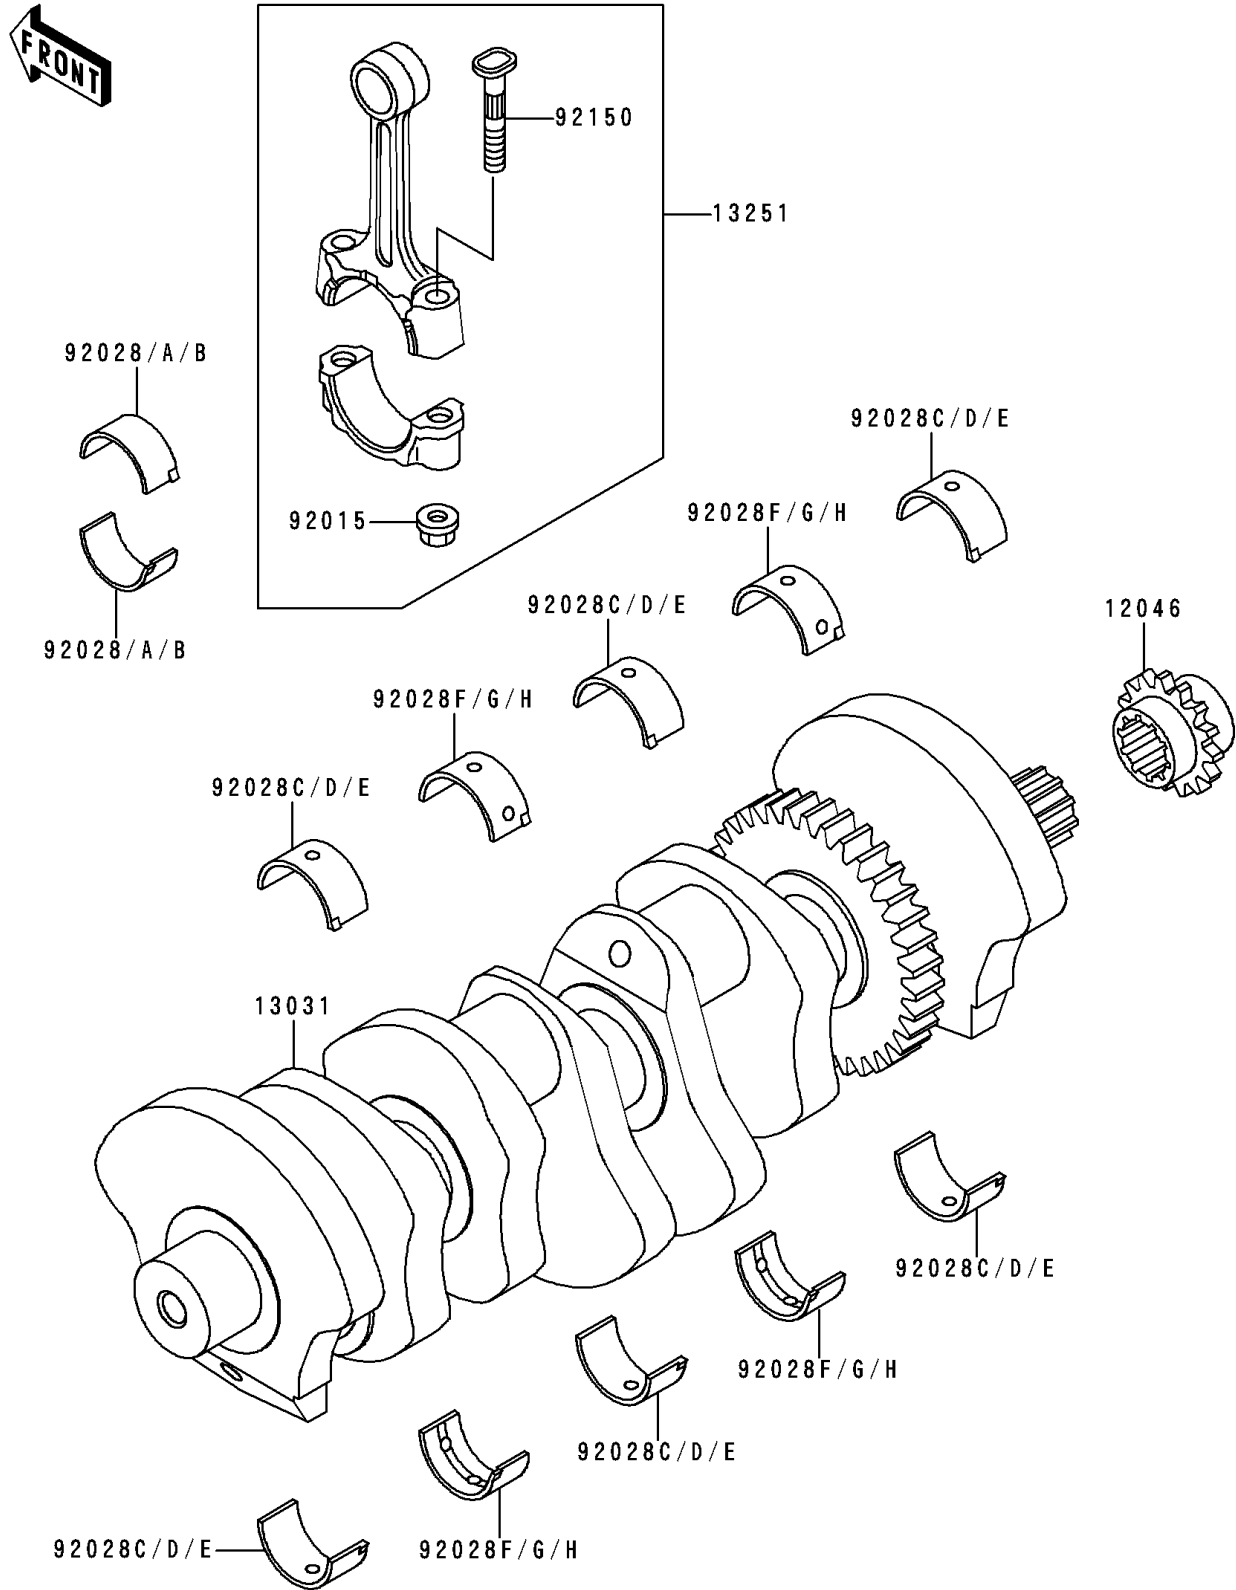

1997 Ninja® ZX™ -7RR PARTS DIAGRAM

Crankshaft

E1321

1997 Ninja® ZX™-7RR PARTS LIST

Crankshaft

ITEM NAME	PART NUMBER	QUANTITY
SPROCKET (Ref # 12046)	12046-1172	1
CRANKSHAFT-COMP (Ref # 13031)	13031-1406	1
ROD-ASSY-CONNECTING,G (Ref # 13251)	13251-1097-GG	4
NUT,FLANGED,8MM (Ref # 92015)	92015-1311	8
BUSHING,CONNECTING ROD,BLUE (Ref # 92028)	92028-1623	8
BUSHING,CONNECTING ROD,BLACK (Ref # 92028A)	92028-1624	AR
BUSHING,CONNECTING ROD,BROWN (Ref # 92028B)	92028-1625	AR
BUSHING,CRANKSHAFT,#1&3&5,BLUE (Ref # 92028C)	92028-1626	6
BUSHING,CRANKSHAFT,1&3&5,BLACK (Ref # 92028D)	92028-1627	AR
BUSHING,CRANKSHAFT,1&3&5,BROWN (Ref # 92028E)	92028-1628	AR
BUSHING,CRANKSHAFT,#2,BLUE (Ref # 92028F)	92028-1629	4
BUSHING,CRANKSAHFT,#2,BLACK (Ref # 92028G)	92028-1630	AR
BUSHING,CRANKSAHFT,#2,BROWN (Ref # 92028H)	92028-1631	AR
BOLT,CONNECTING ROD,8MM (Ref # 92150)	92150-1216	8