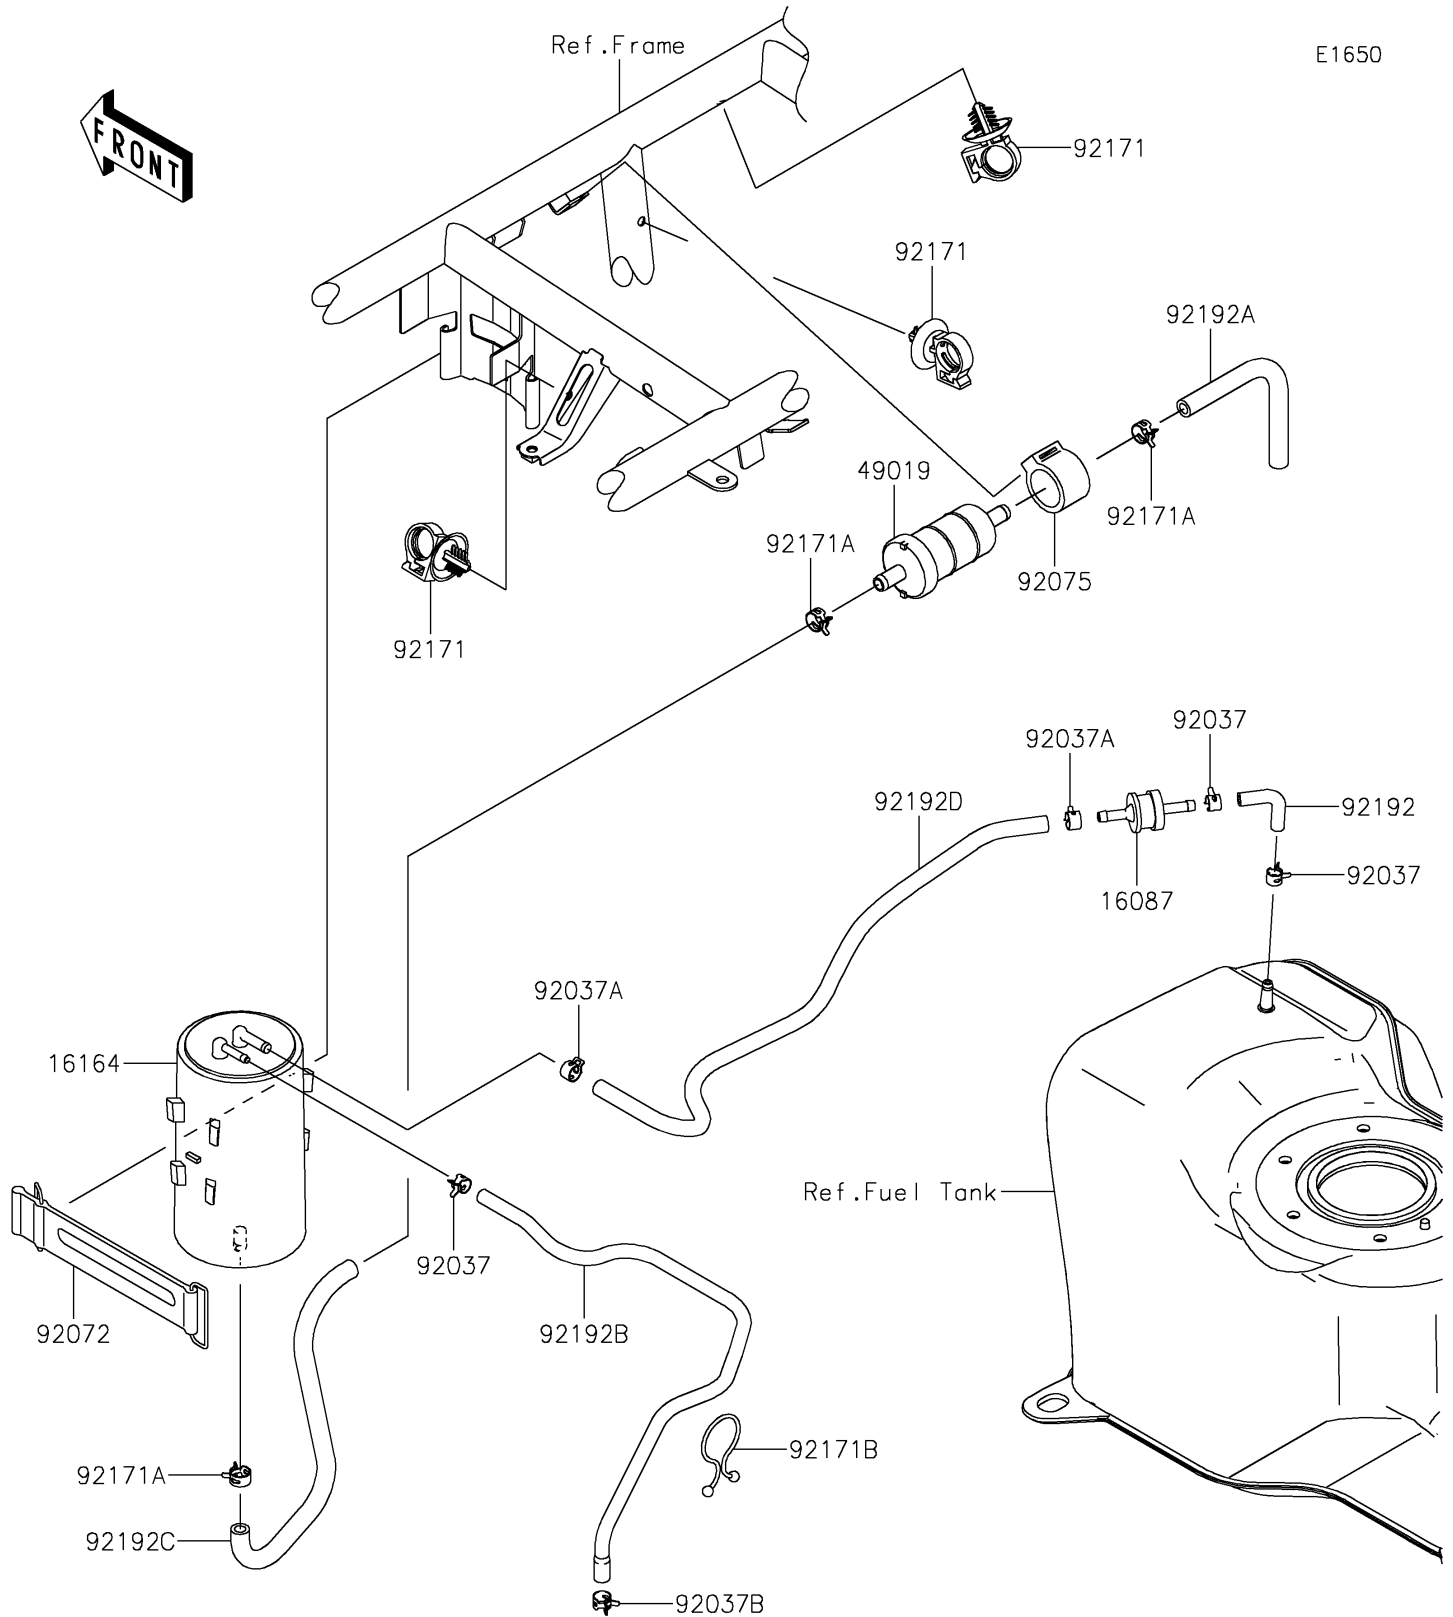

2026 MULE SX™ 4x4 XC PARTS DIAGRAM

Fuel Evaporative System

2026 MULE SX™ 4x4 XC PARTS LIST

Fuel Evaporative System

ITEM NAME	PART NUMBER	QUANTITY
VALVE-CHECK (Ref # 16087)	16087-0008	1
CANISTER (Ref # 16164)	16164-0018	1
FILTER-FUEL (Ref # 49019)	49019-0032	1
CLAMP,TUBE (Ref # 92037)	92037-1461	3
CLAMP,TUBE (Ref # 92037A)	92037-1505	2
CLAMP (Ref # 92037B)	92037-2113	1
BAND,L=168 (Ref # 92072)	92072-1306	1
DAMPER,FUEL FILTER (Ref # 92075)	92075-1853	1
CLAMP (Ref # 92171)	92171-0453	3
CLAMP (Ref # 92171A)	92171-0515	3
CLAMP (Ref # 92171B)	92171-1185	1
TUBE,FUEL TANK-CHECK VALVE (Ref # 92192)	92192-0067	1
TUBE,FILTER-AIR (Ref # 92192A)	92192-0609	1
TUBE,CANISTER-DUCT (Ref # 92192B)	92192-1027	1
TUBE,CANISTER-FILTER (Ref # 92192C)	92192-1639	1
TUBE,VALVE-CANISTER (Ref # 92192D)	92192-1641	1