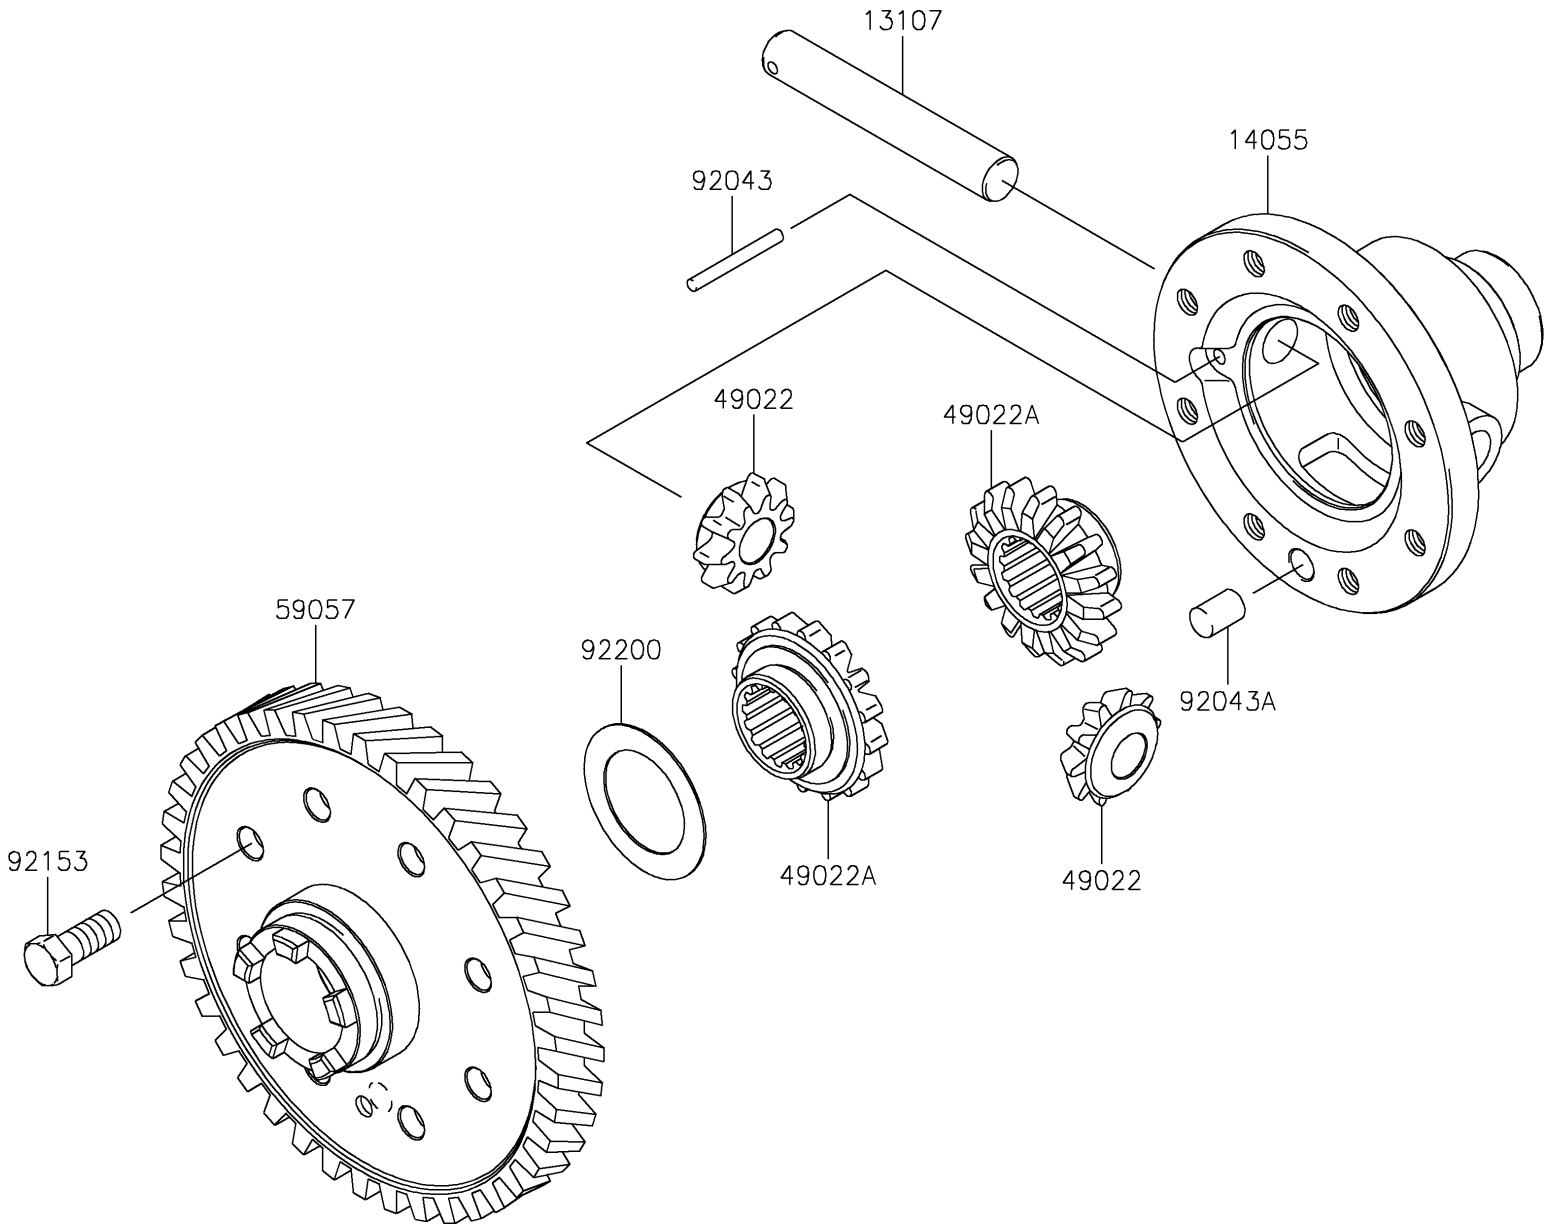

# 2026 MULE SX™ 4x4 XC PARTS DIAGRAM

Differential

E1451

## 2026 MULE SX™ 4x4 XC PARTS LIST

### Differential

ITEM NAME	PART NUMBER	QUANTITY
SHAFT,DIFF-GEAR CASE (Ref # 13107)	13107-0042	1
CASE-GEAR,DIFF (Ref # 14055)	14055-0016	1
GEAR-BEVEL,10T (Ref # 49022)	49022-0572	2
GEAR-BEVEL,16T (Ref # 49022A)	49022-0573	2
GEAR-HELICAL,64T (Ref # 59057)	59057-0005	1
PIN,4X37.8 (Ref # 92043)	92043-0052	1
PIN,10X14 (Ref # 92043A)	92043-1506	1
BOLT,10X22 (Ref # 92153)	92153-0590	8
WASHER (Ref # 92200)	92200-1077	1