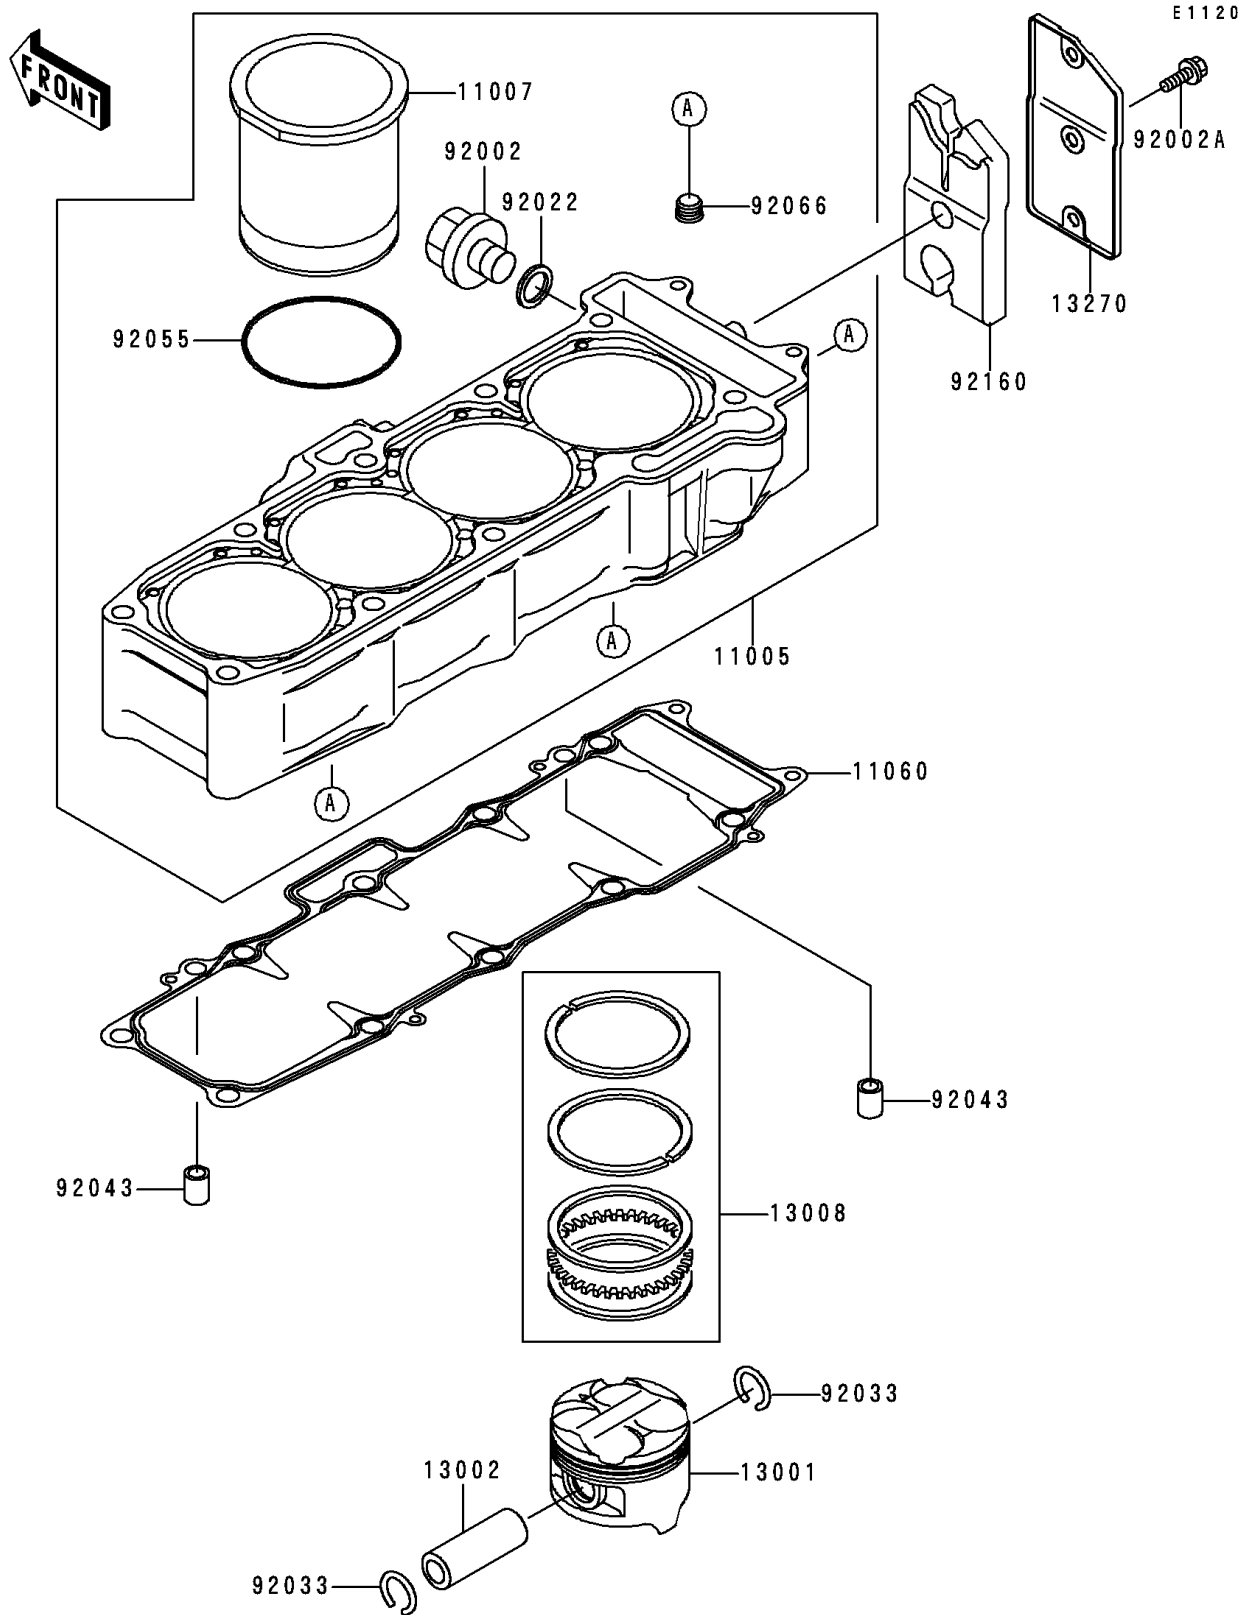

# 1997 Ninja® ZX™-7RR PARTS DIAGRAM

Cylinder/Piston(s)

## 1997 Ninja® ZX™ -7RR PARTS LIST

Cylinder/Piston(s)

ITEM NAME	PART NUMBER	QUANTITY
CYLINDER-ENGINE (Ref # 11005)	11005-1837	1
LINER-CYLINDER (Ref # 11007)	11007-1139	4
GASKET,CYLINDER BASE,T=0.2 (Ref # 11060)	11060-1705	1
PISTON-ENGINE,STD (Ref # 13001)	13001-1447	4
PIN-PISTON (Ref # 13002)	13002-1086	4
RING-SET-PISTON,STD (Ref # 13008)	13008-1168	4
PLATE (Ref # 13270)	13270-1502	1
BOLT,16X10 (Ref # 92002)	92002-1238	1
BOLT,6X8 (Ref # 92002A)	92002-1604	3
WASHER,16XX22X1.0 (Ref # 92022)	92022-1812	1
RING-SNAP,20.5X1.2 (Ref # 92033)	92033-1099	8
PIN,DOWEL,10X14 (Ref # 92043)	92043-1037	2
RING-O,78.9X2.0 (Ref # 92055)	92055-1526	4
PLUG (Ref # 92066)	92066-1260	3
DAMPER (Ref # 92160)	92160-1813	1