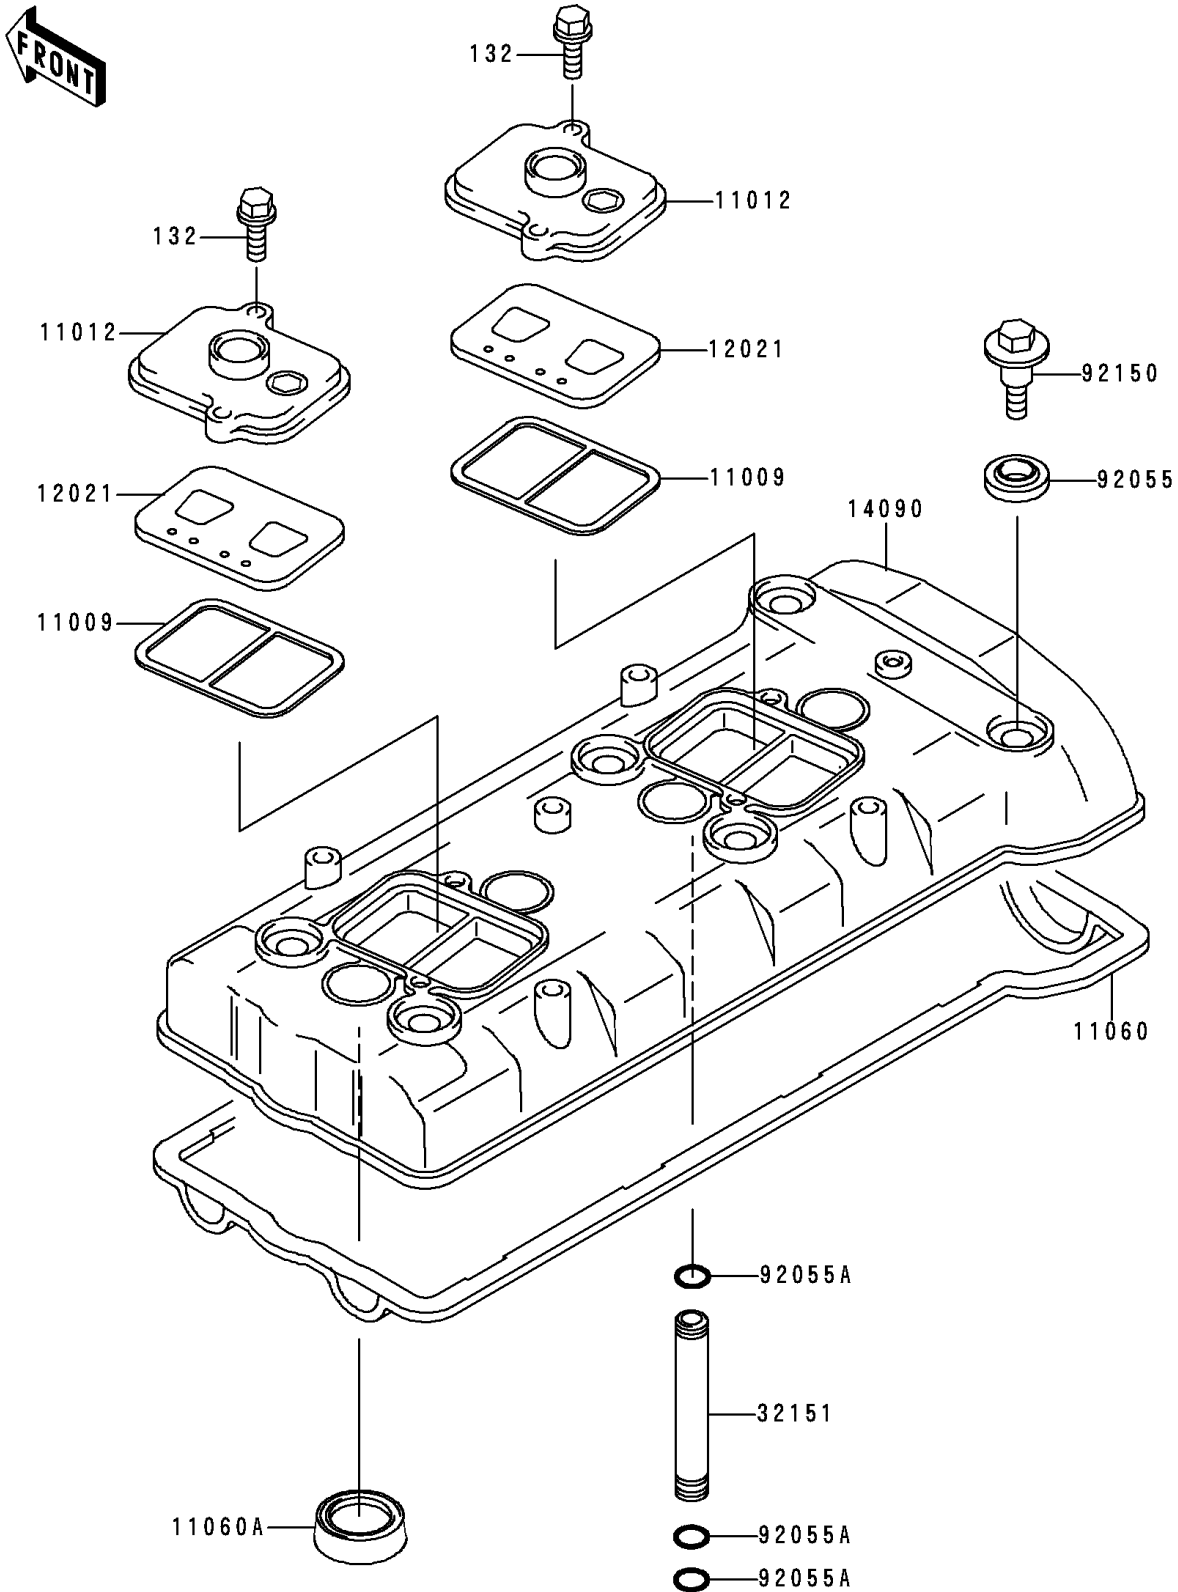

1997 Ninja[®] ZX[™]-7RR PARTS DIAGRAM

Cylinder Head Cover

E1112

1997 Ninja® ZX™-7RR PARTS LIST

Cylinder Head Cover

ITEM NAME	PART NUMBER	QUANTITY
BOLT-FLANGED-SMALL (Ref # 132)	132Y0620	4
GASKET, REED VALVE (Ref # 11009)	11009-1857	2
CAP, REED VALVE (Ref # 11012)	11012-1943	2
GASKET, HEAD COVER (Ref # 11060)	11060-1706	1
GASKET (Ref # 11060A)	11060-1763	4
VALVE-ASSY-REED (Ref # 12021)	12021-1053	2
COVER, HEAD (Ref # 14090)	14090-1638	1
PIPE (Ref # 32151)	32151-1608	4
RING-O, HEAD COVER BOLT (Ref # 92055)	92055-1352	6
RING-O, 9X1.5 (Ref # 92055A)	92055-1509	12
BOLT, HEAD COVER (Ref # 92150)	92150-1447	6