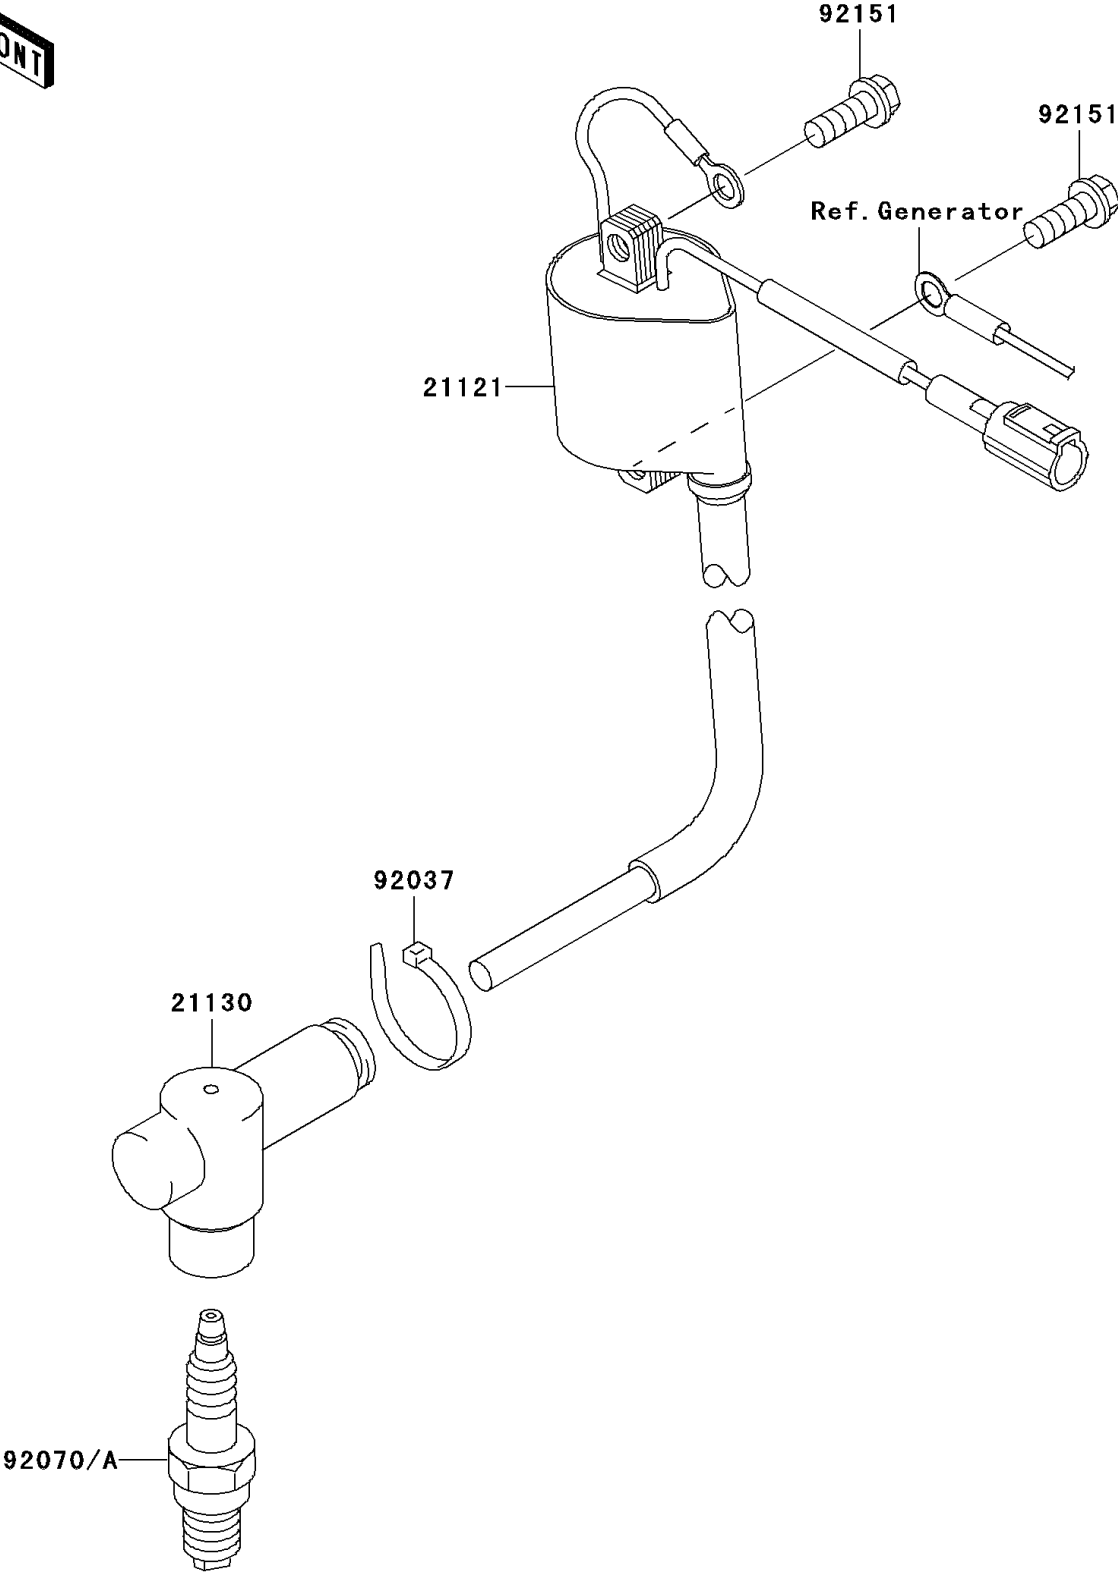

2009 KX85 PARTS DIAGRAM

Ignition System

E1830

2009 KX85 PARTS LIST

Ignition System

ITEM NAME	PART NUMBER	QUANTITY
COIL-IGNITION (Ref # 21121)	21121-0022	1
CAP-SPARK PLUG (Ref # 21130)	21130-1077	1
CLAMP (Ref # 92037)	92037-1173	1
PLUG-SPARK,BR9EVX(NGK),SOLID (Ref # 92070)	92070-1228	1
PLUG-SPARK,R6252K-105NGK,SOLID (Ref # 92070A)	92070-1241	1
BOLT,6X18 (Ref # 92151)	92151-1311	1