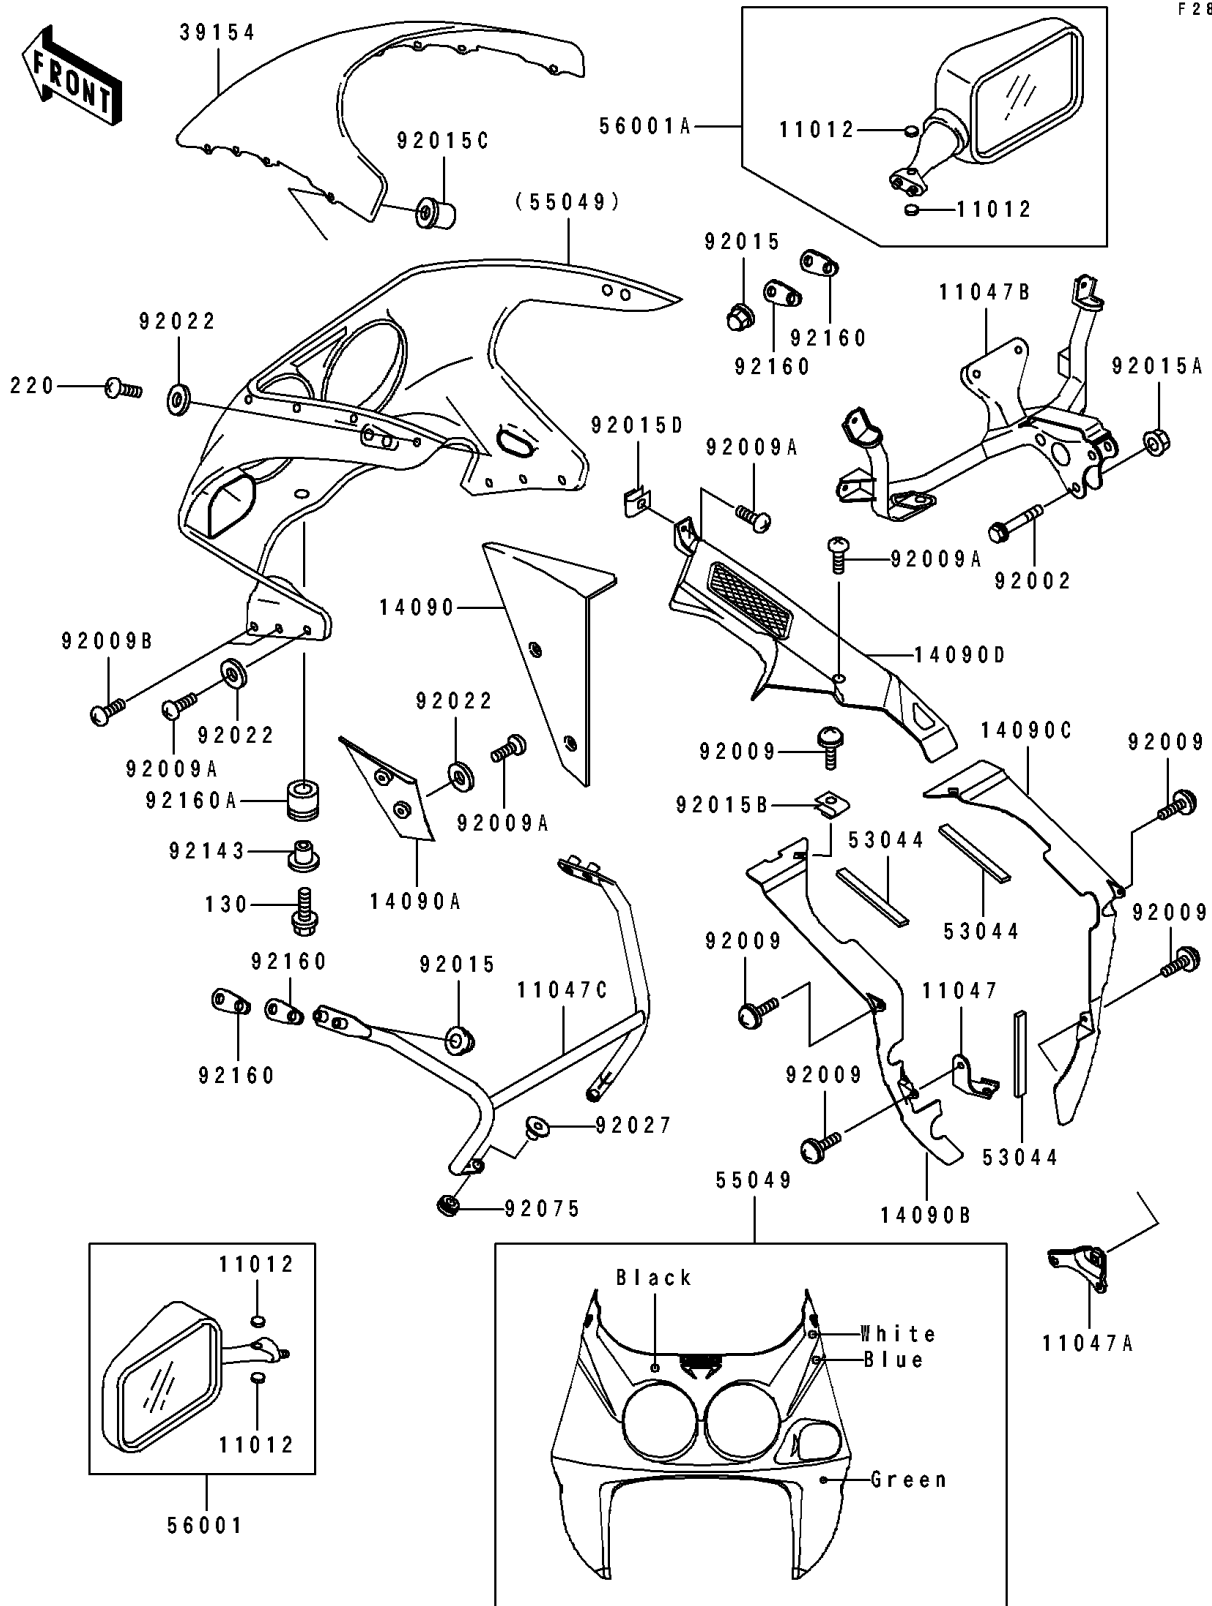

1993 Ninja® ZX™-7R PARTS DIAGRAM

Cowling (ZX750-M1)

F2871

1993 Ninja® ZX™-7R PARTS LIST

Cowling(ZX750-M1)

ITEM NAME	PART NUMBER	QUANTITY
CAP,MIRROR (Ref # 11012)	11012-1818	1
BRACKET,INNER COWLING,LH (Ref # 11047)	11047-1856	1
BRACKET,INNER COWLING,RH (Ref # 11047A)	11047-1857	1
BRACKET,UPP COWLING (Ref # 11047B)	11047-1860	1
BRACKET,MIRROR (Ref # 11047C)	11047-1861	1
COVER,RADIATOR,RH (Ref # 14090)	14090-1236	1
COVER,RADIATOR,LH (Ref # 14090A)	14090-1237	1
COVER,INNER COWLING,LH (Ref # 14090B)	14090-1265	1
COVER,INNER COWLING,RH (Ref # 14090C)	14090-1266	1
COVER,INNER COWLING,FR,UPP (Ref # 14090D)	14090-1267	1
WINDSHIELD (Ref # 39154)	39154-1120	1
TRIM,L=150 (Ref # 53044)	53044-1248	1
COWLING.,UPP,GREEN/WHITE (Ref # 55049)	55049-5144-CK	1
MIRROR-ASSY,LH,P.WHITE (Ref # 56001)	56001-1376-6F	1
MIRROR-ASSY,RH,P.WHITE (Ref # 56001A)	56001-1377-6F	1
BOLT,8X35 (Ref # 92002)	92002-1198	1
SCREW,6X14 (Ref # 92009)	92009-1555	1
SCREW,5X16 (Ref # 92009A)	92009-1654	1
SCREW,5X20 (Ref # 92009B)	92009-1656	1
NUT,CAP,6MM,BLACK (Ref # 92015)	92015-1170	1
NUT,CAP,8MM,BLACK (Ref # 92015A)	92015-1174	1
NUT,6MM (Ref # 92015B)	92015-1602	1
NUT,WELL,5MM (Ref # 92015C)	92015-1757	1
NUT,5MM (Ref # 92015D)	92015-1798	1
WASHER,NYLON,5.3X11.5X1.5 (Ref # 92022)	92022-1521	1
COLLAR (Ref # 92027)	92027-1767	1
DAMPER (Ref # 92075)	92075-277	1
COLLAR (Ref # 92143)	92143-1026	1
DAMPER,MIRROR (Ref # 92160)	92160-1089	1

1993 Ninja® ZX™-7R PARTS LIST

Cowling(ZX750-M1)

ITEM NAME	PART NUMBER	QUANTITY
DAMPER (Ref # 92160A)	92160-1141	1
BOLT-FLANGED,6X16,BLACK (Ref # 130)	130J0616	1
SCREW-PAN-CROS (Ref # 220)	220C0516	1