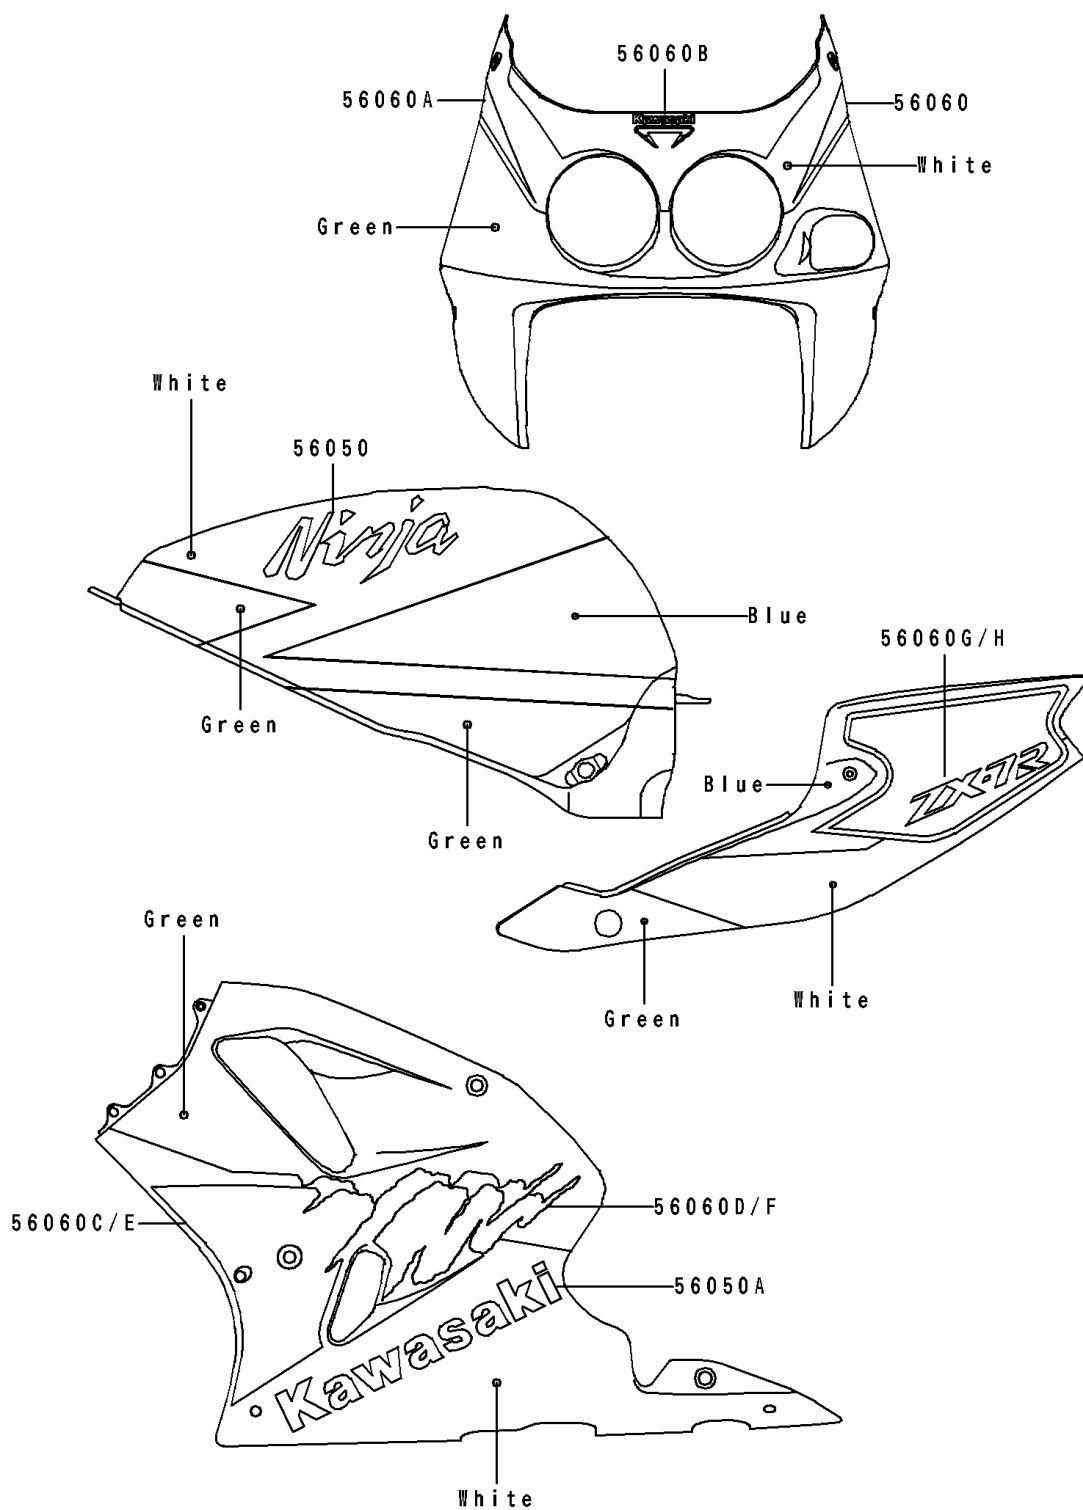

## 1993 Ninja® ZX™-7R PARTS DIAGRAM

Decals (ZX750-M1)

F 2861

## 1993 Ninja® ZX™-7R PARTS LIST

Decals(ZX750-M1)

ITEM NAME	PART NUMBER	QUANTITY
MARK,FUEL TANK,NINJA (Ref # 56050)	56050-1631	1
MARK,KAWASAKI (Ref # 56050A)	56050-1904	1
PATTERN,UPP COWLING,LH (Ref # 56060)	56060-1483	1
PATTERN,UPP COWLING,RH (Ref # 56060A)	56060-1484	1
PATTERN,UPP COWLING,CNT (Ref # 56060B)	56060-1485	1
PATTERN,LWR COWLING,FR,LH (Ref # 56060C)	56060-1486	1
PATTERN,LWR COWLING,RR,LH (Ref # 56060D)	56060-1487	1
PATTERN,LWR COWLING,FR,RH (Ref # 56060E)	56060-1488	1
PATTERN,LWR COWLING,RR,RH (Ref # 56060F)	56060-1489	1
PATTERN,SIDE COVER,LH (Ref # 56060G)	56060-1490	1
PATTERN,SIDE COVER,RH (Ref # 56060H)	56060-1491	1