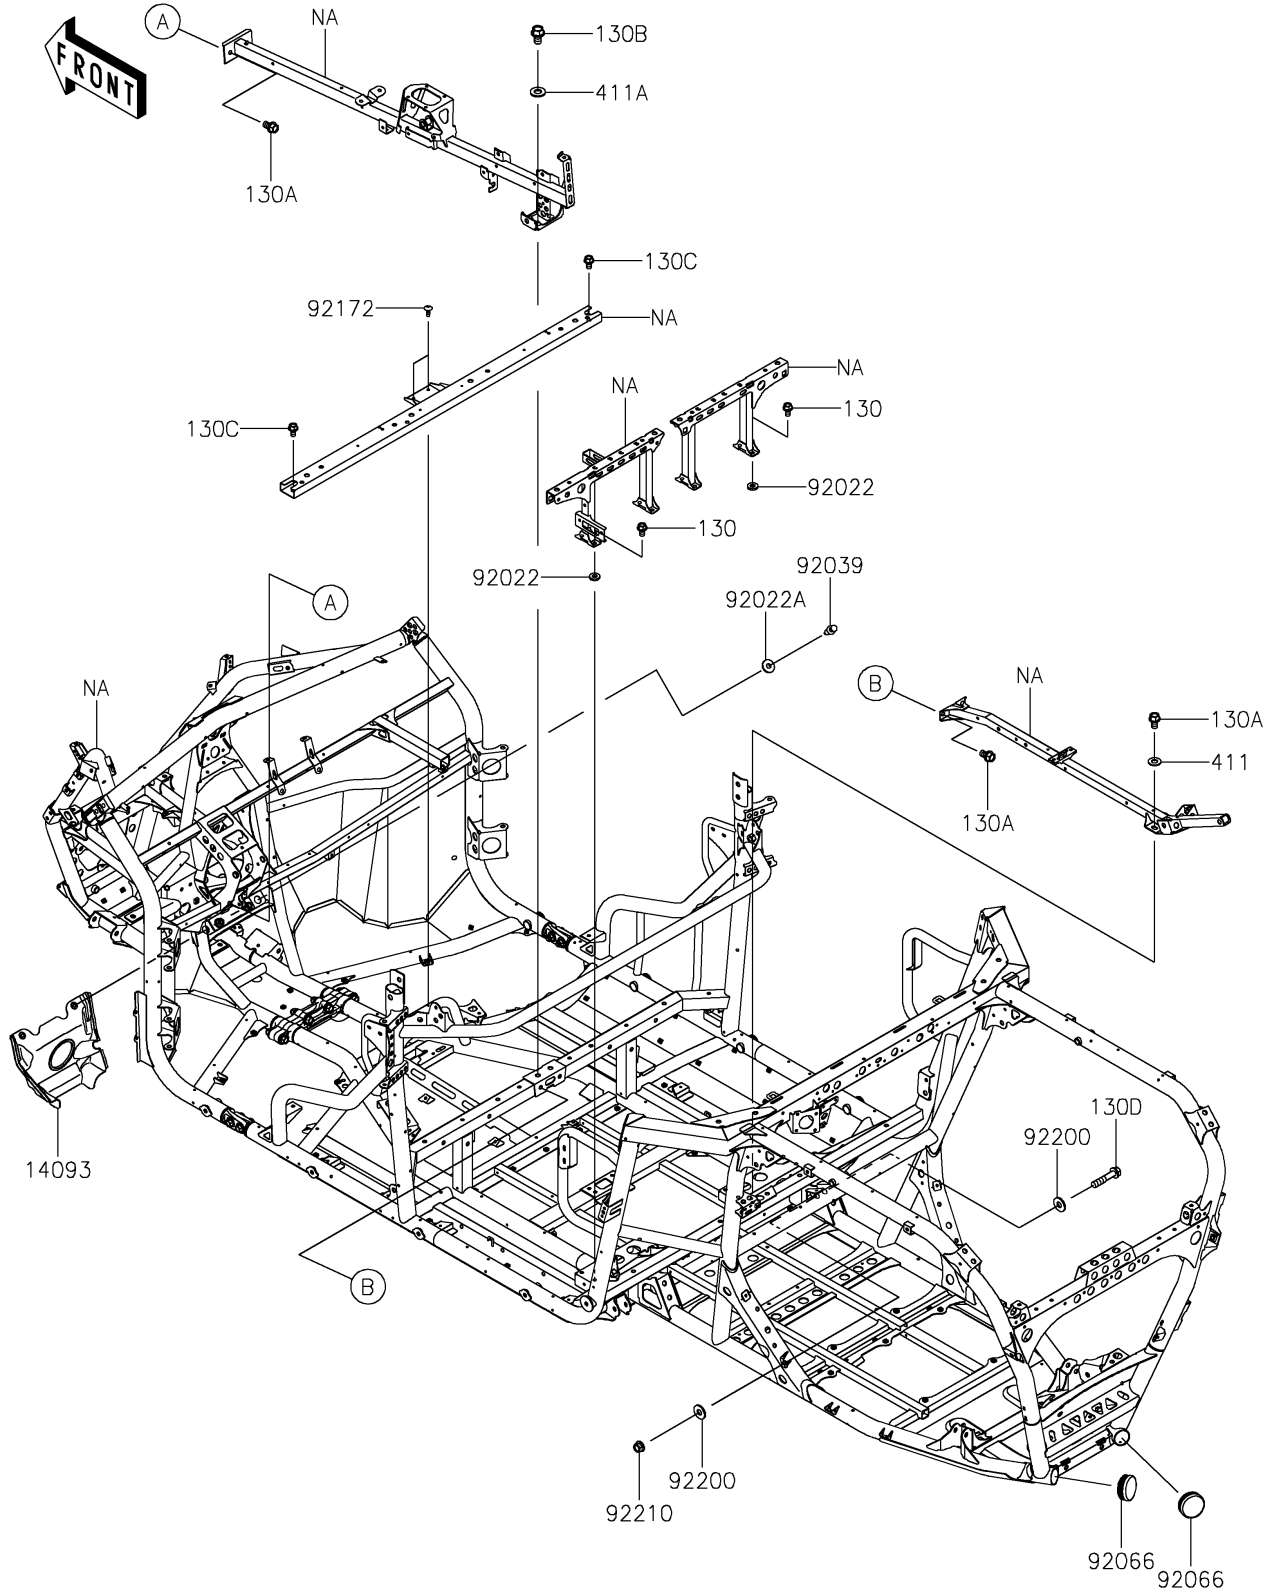

2026 TERYX® KRX4™ 1000 BLACKOUT EDITION PARTS DIAGRAM

Frame

F2120

2026 TERYX® KRX4™ 1000 BLACKOUT EDITION PARTS LIST

Frame

ITEM NAME	PART NUMBER	QUANTITY
COVER,PROPELLER SHAFT (Ref # 14093)	14093-1009	1
WASHER (Ref # 92022)	92022-2124	8
WASHER,8.4X23X2.5 (Ref # 92022A)	92022-3744	2
RIVET (Ref # 92039)	92039-0776	2
PLUG,RR END (Ref # 92066)	92066-0926	2
SCREW,TAPPING,6X16 (Ref # 92172)	92172-0739	2
WASHER,11X26X2.6 (Ref # 92200)	92200-0352	2
NUT,LOCK,FLANGED,10MM (Ref # 92210)	92210-0276	1
BOLT-FLANGED,8X14 (Ref # 130)	130BA0814	8
BOLT-FLANGED,10X16 (Ref # 130A)	130BA1016	6
BOLT-FLANGED,12X20 (Ref # 130B)	130BA1220	2
BOLT-FLANGED,8X14 (Ref # 130C)	130CA0814	2
BOLT-FLANGED,10X50 (Ref # 130D)	130CA1050	1
WASHER-PLAIN,10MM (Ref # 411)	411AA1000	2
WASHER-PLAIN,12MM (Ref # 411A)	411AA1200	2