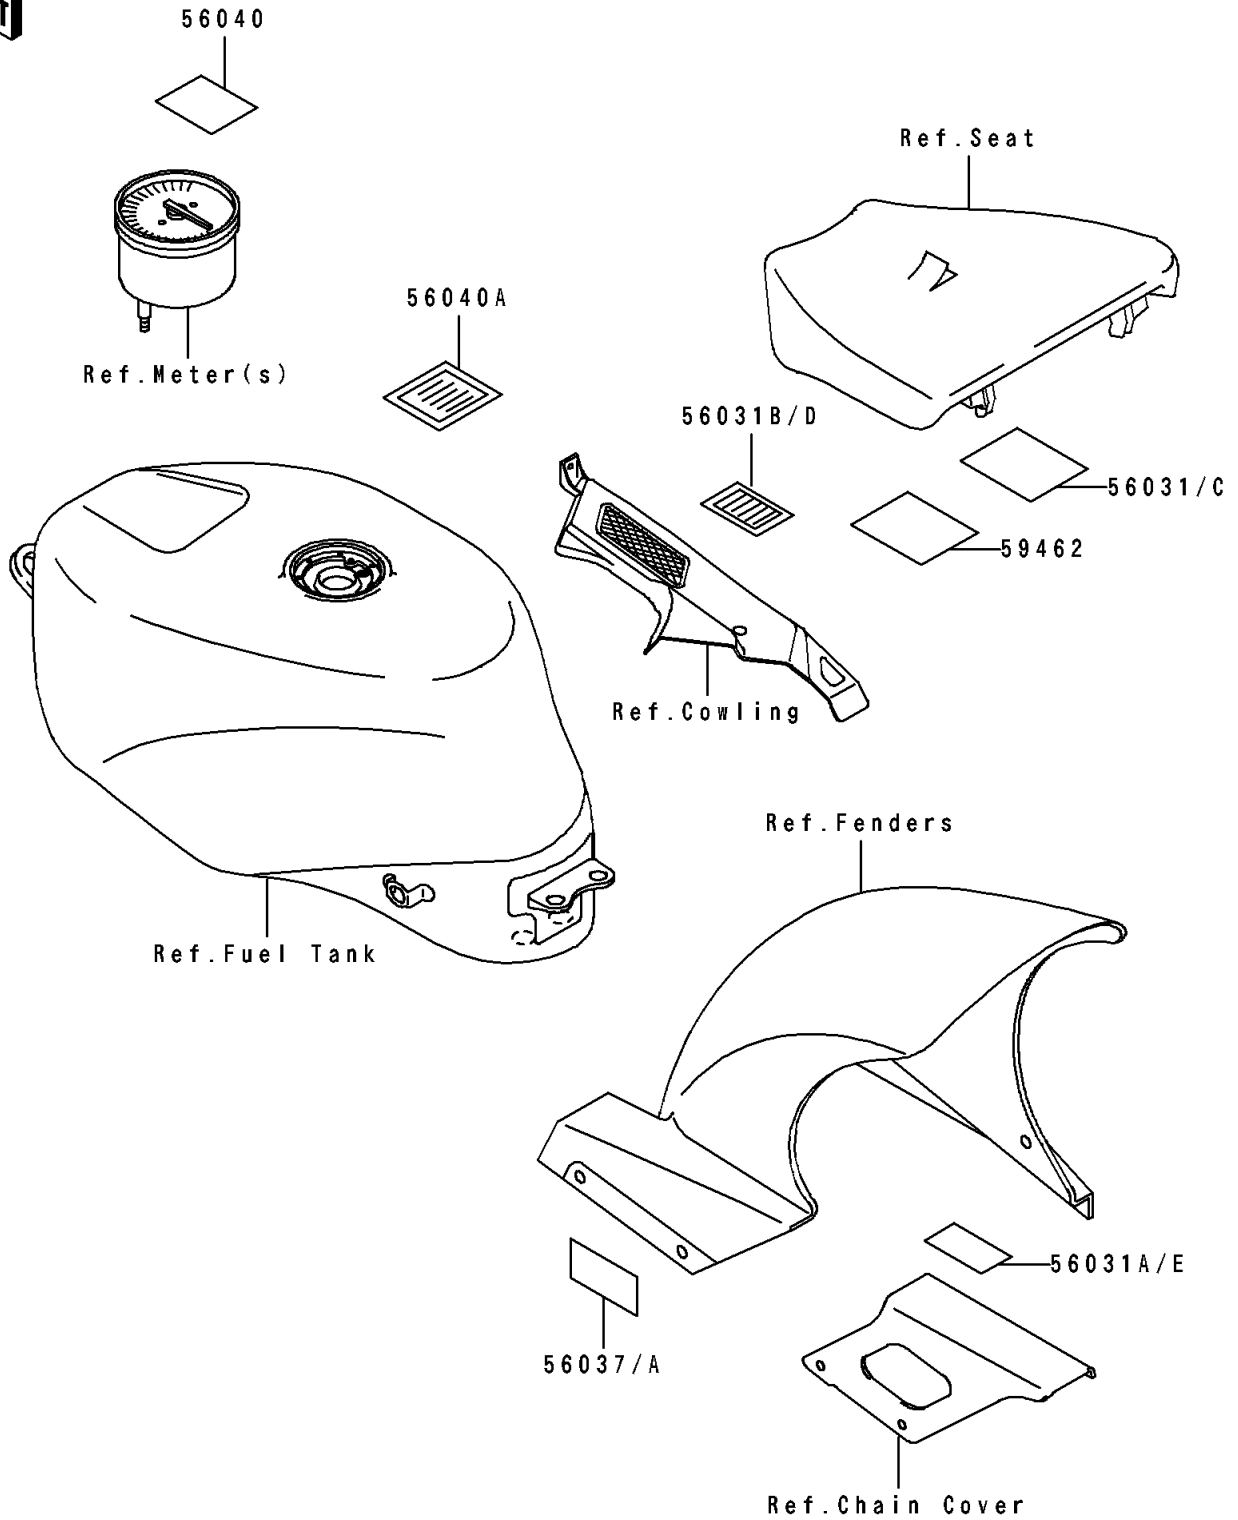

1993 Ninja® ZX™-7R PARTS DIAGRAM

Labels

F2860

1993 Ninja® ZX™-7R PARTS LIST

Labels

ITEM NAME	PART NUMBER	QUANTITY
LABEL-MANUAL,DAILY SAFETY (Ref # 56031)	56031-1775	1
LABEL-MANUAL,CHAIN (Ref # 56031A)	56031-1776	1
LABEL-MANUAL,OIL&OIL FILTER (Ref # 56031B)	56031-1777	1
LABEL-MANUAL,DAILY SAFETY (Ref # 56031C)	56031-1778	1
LABEL-MANUAL,OIL&OIL FILTER (Ref # 56031D)	56031-1779	1
LABEL-MANUAL,CHAIN (Ref # 56031E)	56031-1780	1
LABEL-SPECIFICATION,TIRE&LOAD (Ref # 56037)	56037-1595	1
LABEL-SPECIFICATION,TIRE&LOAD (Ref # 56037A)	56037-1597	1
LABEL-WARNING,BREAK IN CAUTION (Ref # 56040)	56040-1007	1
LABEL-WARNING,EVAPO (Ref # 56040A)	56040-1121	1
LABEL-CERTIFICATION,EVAPO ROUT (Ref # 59462)	59462-1072	1