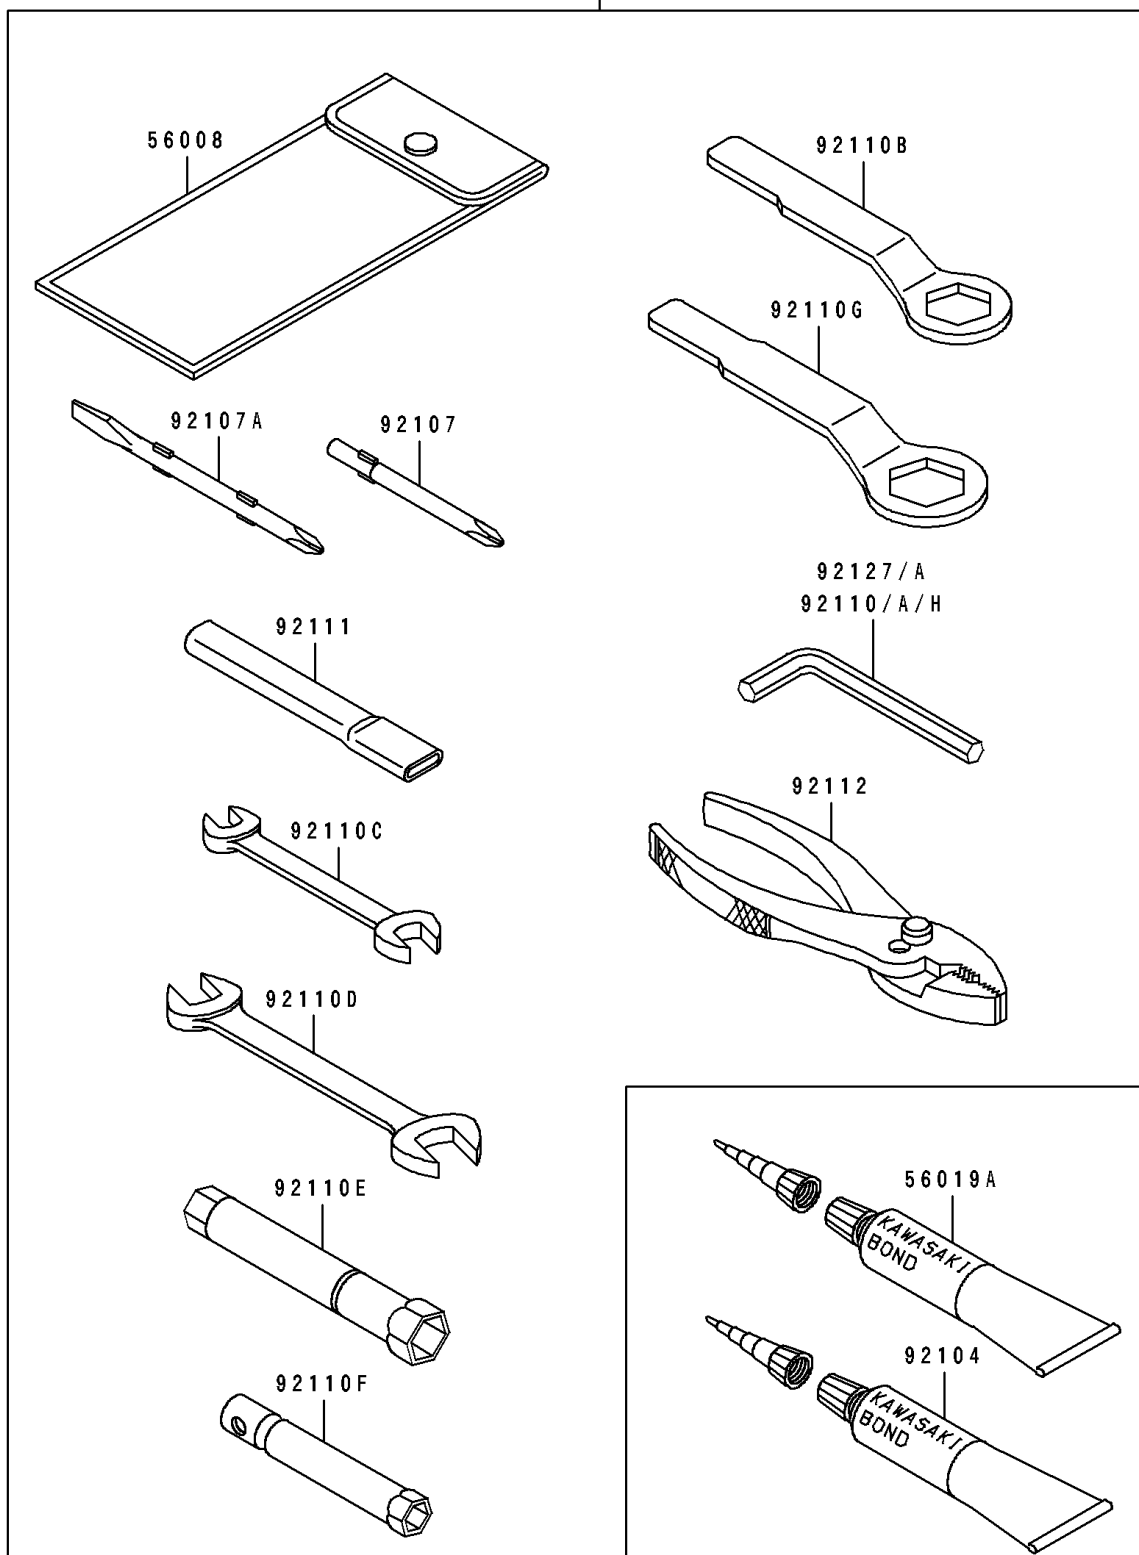

## 1993 Ninja® ZX™-7R PARTS DIAGRAM

Owner's Tools

56007

F2810

## 1993 Ninja® ZX™-7R PARTS LIST

### Owner's Tools

| ITEM NAME                                    | PART NUMBER | QUANTITY |
|--|-------------|----------|
| TOOL-KIT (Ref # 56007)                       | 56007-1361  | 1        |
| BAG,TOOL (Ref # 56008)                       | 56008-1019  | 1        |
| THREE BOND TB1211,HT/RS,WHITE (Ref # 56019A) | 56019-120   | 1        |
| GASKET-LIQUID,TUBE,100G,BLACK (Ref # 92104)  | 92104-1003  | 1        |
| TOOL-DRIVER,#3PHILLIPS (Ref # 92107)         | 92107-005   | 1        |
| TOOL-DRIVER,#2PHILLIPS&SLOT (Ref # 92107A)   | 92107-1051  | 1        |
| TOOL-WRENCH,ALLEN,5MM (Ref # 92110)          | 92110-1015  | 1        |
| TOOL-WRENCH,ALLEN,3MM (Ref # 92110A)         | 92110-1140  | 1        |
| TOOL-WRENCH,BOX END,27MM (Ref # 92110B)      | 92110-1147  | 1        |
| TOOL-WRENCH,OPEN END,10X12 (Ref # 92110C)    | 92110-1152  | 1        |
| TOOL-WRENCH,OPEN END,14X17 (Ref # 92110D)    | 92110-1153  | 1        |
| TOOL-WRENCH,BOX,16MM (Ref # 92110E)          | 92110-1154  | 1        |
| TOOL-WRENCH,BOX,10MM (Ref # 92110F)          | 92110-1156  | 1        |
| TOOL-WRENCH,BOX END,32MM (Ref # 92110G)      | 92110-1161  | 1        |
| TOOL-WRENCH,ALLEN,4MM (Ref # 92110H)         | 92110-3703  | 1        |
| TOOL-BAR,BOX END WRENCH (Ref # 92111)        | 92111-1052  | 1        |
| TOOL-PLIERS (Ref # 92112)                    | 92112-003   | 1        |
| TOOL-WRENCH,ALLEN,8MM (Ref # 92127)          | 92127-002   | 1        |
| TOOL-WRENCH,ALLEN,6MM (Ref # 92127A)         | 92127-003   | 1        |