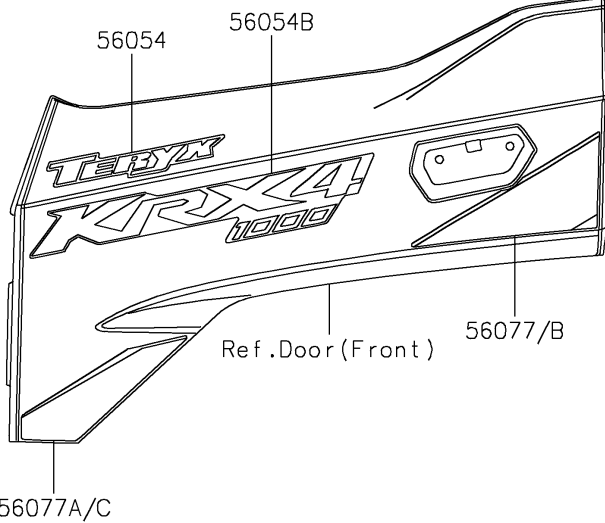

2026 TERYX® KRX4™ 1000

PARTS DIAGRAM

Decals(Blue)(ETFNN/ETFNL)

F2861B

2026 TERYX® KRX4™ 1000

PARTS LIST

Decals(Blue)(ETFNN/ETFNL)

ITEM NAME	PART NUMBER	QUANTITY
MARK,KAWASAKI (Ref # 56052)	56052-0928	1
MARK,DOOR COVER,TERYX (Ref # 56054)	56054-4425	2
MARK,RR FENDER,KAWASAKI (Ref # 56054A)	56054-4427	2
MARK,DOOR COVER,KRX41000 (Ref # 56054B)	56054-4428	2
PATTERN,FR DOOR,LH,UPP,RR (Ref # 56077)	56077-3857	1
PATTERN,FR DOOR,LH,LWR,FR (Ref # 56077A)	56077-3858	1
PATTERN,FR DOOR,RH,UPP,RR (Ref # 56077B)	56077-3859	1
PATTERN,FR DOOR,RH,LWR,FR (Ref # 56077C)	56077-3860	1
PATTERN,RR DOOR,LH,UPP (Ref # 56077D)	56077-3861	1
PATTERN,RR DOOR,LH,CNT (Ref # 56077E)	56077-3862	1
PATTERN,RR DOOR,LH,LWR (Ref # 56077F)	56077-3863	1
PATTERN,RR DOOR,RH,UPP (Ref # 56077G)	56077-3864	1
PATTERN,RR DOOR,RH,CNT (Ref # 56077H)	56077-3865	1
PATTERN,RR DOOR,RH,LWR (Ref # 56077I)	56077-3866	1