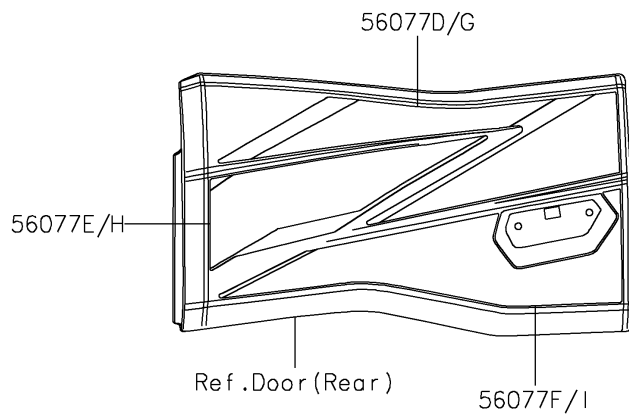

2026 TERYX® KRX4™ 1000

PARTS DIAGRAM

Decals(Blue)(ETFNN/ETFNL)

F2861B

2026 TERYX® KRX4™ 1000

PARTS LIST

Decals(Blue)(ETFNN/ETFNL)

ITEM NAME	PART NUMBER	QUANTITY
MARK,KAWASAKI (Ref # 56052)	56052-0928	1
MARK,DOOR COVER,TERYX (Ref # 56054)	56054-4425	2
MARK,RR FENDER,KAWASAKI (Ref # 56054A)	56054-4427	2
MARK,DOOR COVER,KRX41000 (Ref # 56054B)	56054-4428	2
PATTERN,FR DOOR,LH,UPP,RR (Ref # 56077)	56077-3857	1
PATTERN,FR DOOR,LH,LWR,FR (Ref # 56077A)	56077-3858	1
PATTERN,FR DOOR,RH,UPP,RR (Ref # 56077B)	56077-3859	1
PATTERN,FR DOOR,RH,LWR,FR (Ref # 56077C)	56077-3860	1
PATTERN,RR DOOR,LH,UPP (Ref # 56077D)	56077-3861	1
PATTERN,RR DOOR,LH,CNT (Ref # 56077E)	56077-3862	1
PATTERN,RR DOOR,LH,LWR (Ref # 56077F)	56077-3863	1
PATTERN,RR DOOR,RH,UPP (Ref # 56077G)	56077-3864	1
PATTERN,RR DOOR,RH,CNT (Ref # 56077H)	56077-3865	1
PATTERN,RR DOOR,RH,LWR (Ref # 56077I)	56077-3866	1