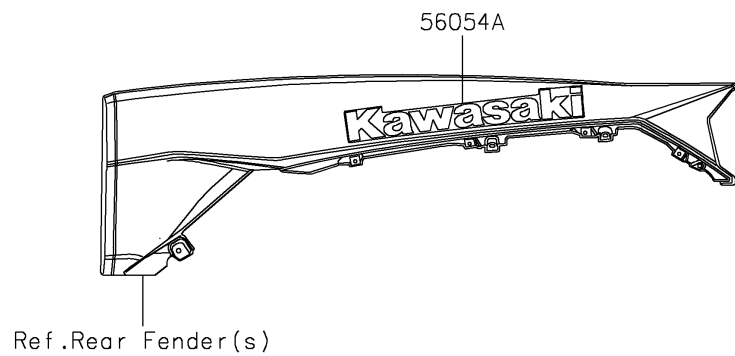

2026 TERYX® KRX4™ 1000

PARTS DIAGRAM

Decals(Blue)(ETFNN/ETFNL)

F2861B

2026 TERYX® KRX4™ 1000

PARTS LIST

Decals(Blue)(ETFNN/ETFNL)

ITEM NAME	PART NUMBER	QUANTITY
MARK,KAWASAKI (Ref # 56052)	56052-0928	1
MARK,DOOR COVER,TERYX (Ref # 56054)	56054-4425	2
MARK,RR FENDER,KAWASAKI (Ref # 56054A)	56054-4427	2
MARK,DOOR COVER,KRX41000 (Ref # 56054B)	56054-4428	2
PATTERN,FR DOOR,LH,UPP,RR (Ref # 56077)	56077-3857	1
PATTERN,FR DOOR,LH,LWR,FR (Ref # 56077A)	56077-3858	1
PATTERN,FR DOOR,RH,UPP,RR (Ref # 56077B)	56077-3859	1
PATTERN,FR DOOR,RH,LWR,FR (Ref # 56077C)	56077-3860	1
PATTERN,RR DOOR,LH,UPP (Ref # 56077D)	56077-3861	1
PATTERN,RR DOOR,LH,CNT (Ref # 56077E)	56077-3862	1
PATTERN,RR DOOR,LH,LWR (Ref # 56077F)	56077-3863	1
PATTERN,RR DOOR,RH,UPP (Ref # 56077G)	56077-3864	1
PATTERN,RR DOOR,RH,CNT (Ref # 56077H)	56077-3865	1
PATTERN,RR DOOR,RH,LWR (Ref # 56077I)	56077-3866	1