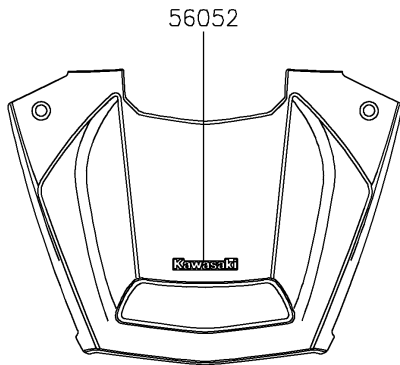

2026 TERYX® KRX4™ 1000

PARTS DIAGRAM

Decals(Blue)(ETFNN/ETFNL)

F2861B

2026 TERYX® KRX4™ 1000

PARTS LIST

Decals(Blue)(ETFNN/ETFNL)

ITEM NAME	PART NUMBER	QUANTITY
MARK,KAWASAKI (Ref # 56052)	56052-0928	1
MARK,DOOR COVER,TERYX (Ref # 56054)	56054-4425	2
MARK,RR FENDER,KAWASAKI (Ref # 56054A)	56054-4427	2
MARK,DOOR COVER,KRX41000 (Ref # 56054B)	56054-4428	2
PATTERN,FR DOOR,LH,UPP,RR (Ref # 56077)	56077-3857	1
PATTERN,FR DOOR,LH,LWR,FR (Ref # 56077A)	56077-3858	1
PATTERN,FR DOOR,RH,UPP,RR (Ref # 56077B)	56077-3859	1
PATTERN,FR DOOR,RH,LWR,FR (Ref # 56077C)	56077-3860	1
PATTERN,RR DOOR,LH,UPP (Ref # 56077D)	56077-3861	1
PATTERN,RR DOOR,LH,CNT (Ref # 56077E)	56077-3862	1
PATTERN,RR DOOR,LH,LWR (Ref # 56077F)	56077-3863	1
PATTERN,RR DOOR,RH,UPP (Ref # 56077G)	56077-3864	1
PATTERN,RR DOOR,RH,CNT (Ref # 56077H)	56077-3865	1
PATTERN,RR DOOR,RH,LWR (Ref # 56077I)	56077-3866	1