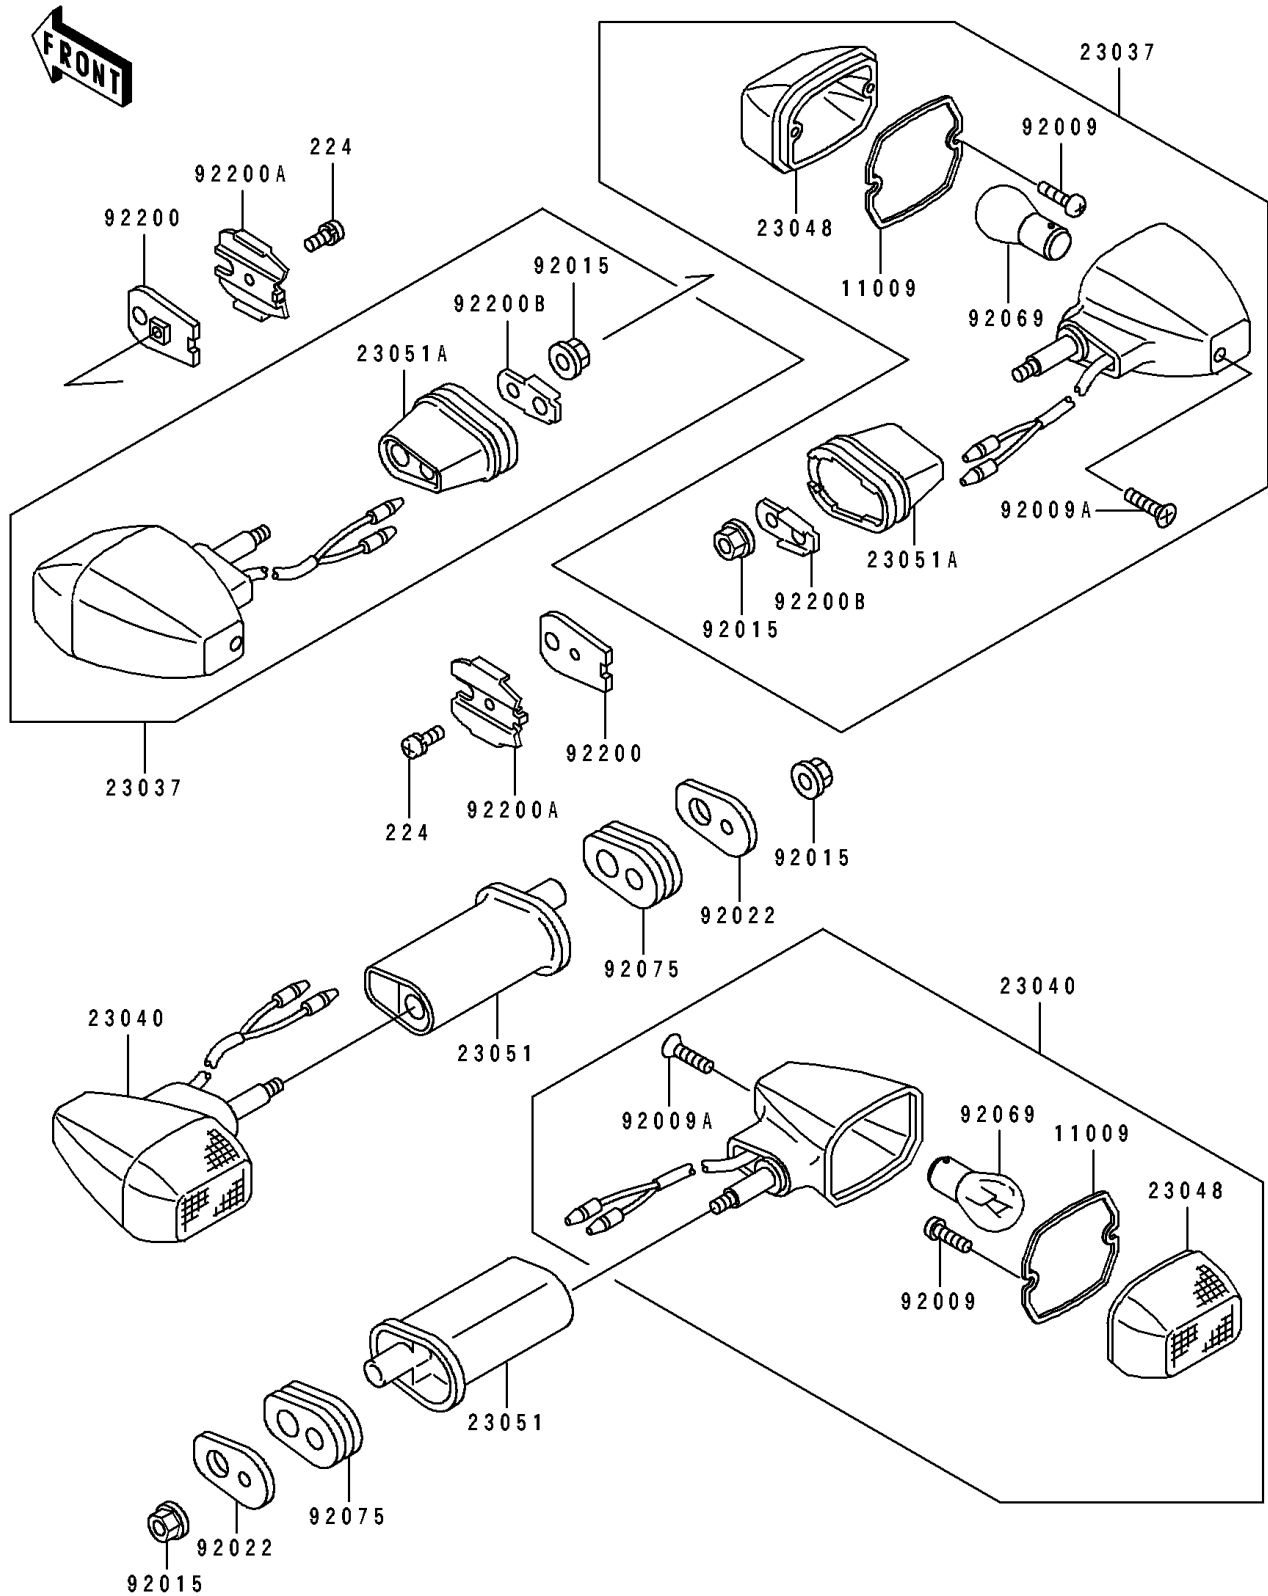

1993 Ninja® ZX™-7R PARTS DIAGRAM

Turn Signals

F2730

1993 Ninja® ZX™-7R PARTS LIST

Turn Signals

ITEM NAME	PART NUMBER	QUANTITY
GASKET,SIGNAL LAMP (Ref # 11009)	11009-1402	1
LAMP-ASSY-SIGNAL,FR (Ref # 23037)	23037-1257	1
LAMP-SIGNAL,RR (Ref # 23040)	23040-1195	1
LENS-SIGNAL LAMP (Ref # 23048)	23048-1054	1
BRACKET-SIGNAL LAMP (Ref # 23051)	23051-1164	1
BRACKET-SIGNAL LAMP,FR (Ref # 23051A)	23051-1207	1
SCREW,TAPPING,3X16 (Ref # 92009)	92009-1115	1
SCREW,TAPPING,4X20 (Ref # 92009A)	92009-1304	1
NUT,FLANGED,6MM (Ref # 92015)	92015-1367	1
WASHER,SIGNAL LAMP (Ref # 92022)	92022-1672	1
BULB,12V 32CP(23W) (Ref # 92069)	92069-055	1
DAMPER,SIGNAL LAMP (Ref # 92075)	92075-1698	1
WASHER,SIGNAL LAMP (Ref # 92200)	92200-1015	1
WASHER,SIGNAL LAMP (Ref # 92200A)	92200-1016	1
WASHER (Ref # 92200B)	92200-1021	1
SCREW-PAN-WP-CROS,4X8 (Ref # 224)	224C0408	1