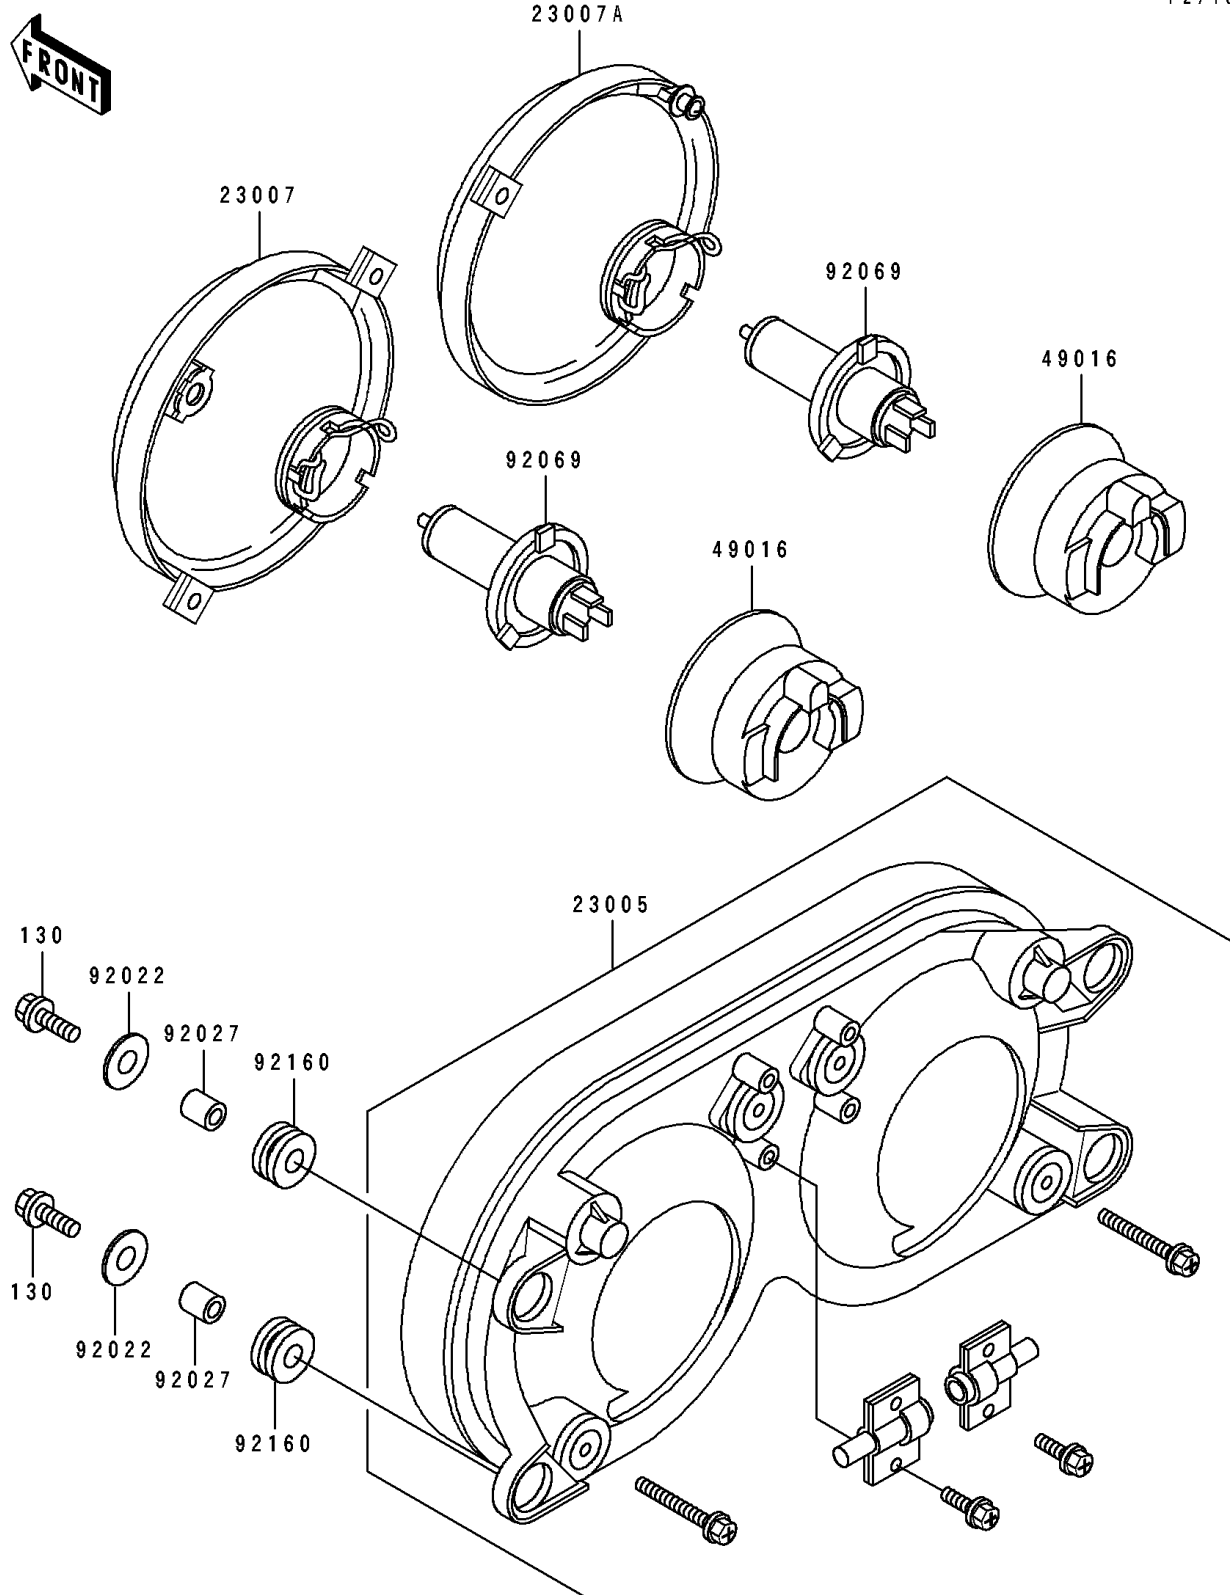

1993 Ninja® ZX™-7R PARTS DIAGRAM

Headlight(s)

F 2710

1993 Ninja® ZX™-7R PARTS LIST

Headlight(s)

ITEM NAME	PART NUMBER	QUANTITY
BODY-COMP-HEAD LAMP (Ref # 23005)	23005-1120	1
LENS-COMP,HEAD LAMP,LH (Ref # 23007)	23007-1203	1
LENS-COMP,HEAD LAMP,RH (Ref # 23007A)	23007-1204	1
COVER-SEAL,HEAD LAMP (Ref # 49016)	49016-1143	1
WASHER,6.5X20X1.6,BLACK (Ref # 92022)	92022-1346	1
COLLAR,6.8X10X12 (Ref # 92027)	92027-162	1
BULB,12V 60/55W,H4 (Ref # 92069)	92069-1002	1
DAMPER (Ref # 92160)	92160-1162	1
BOLT-FLANGED,6X25 (Ref # 130)	130J0625	1