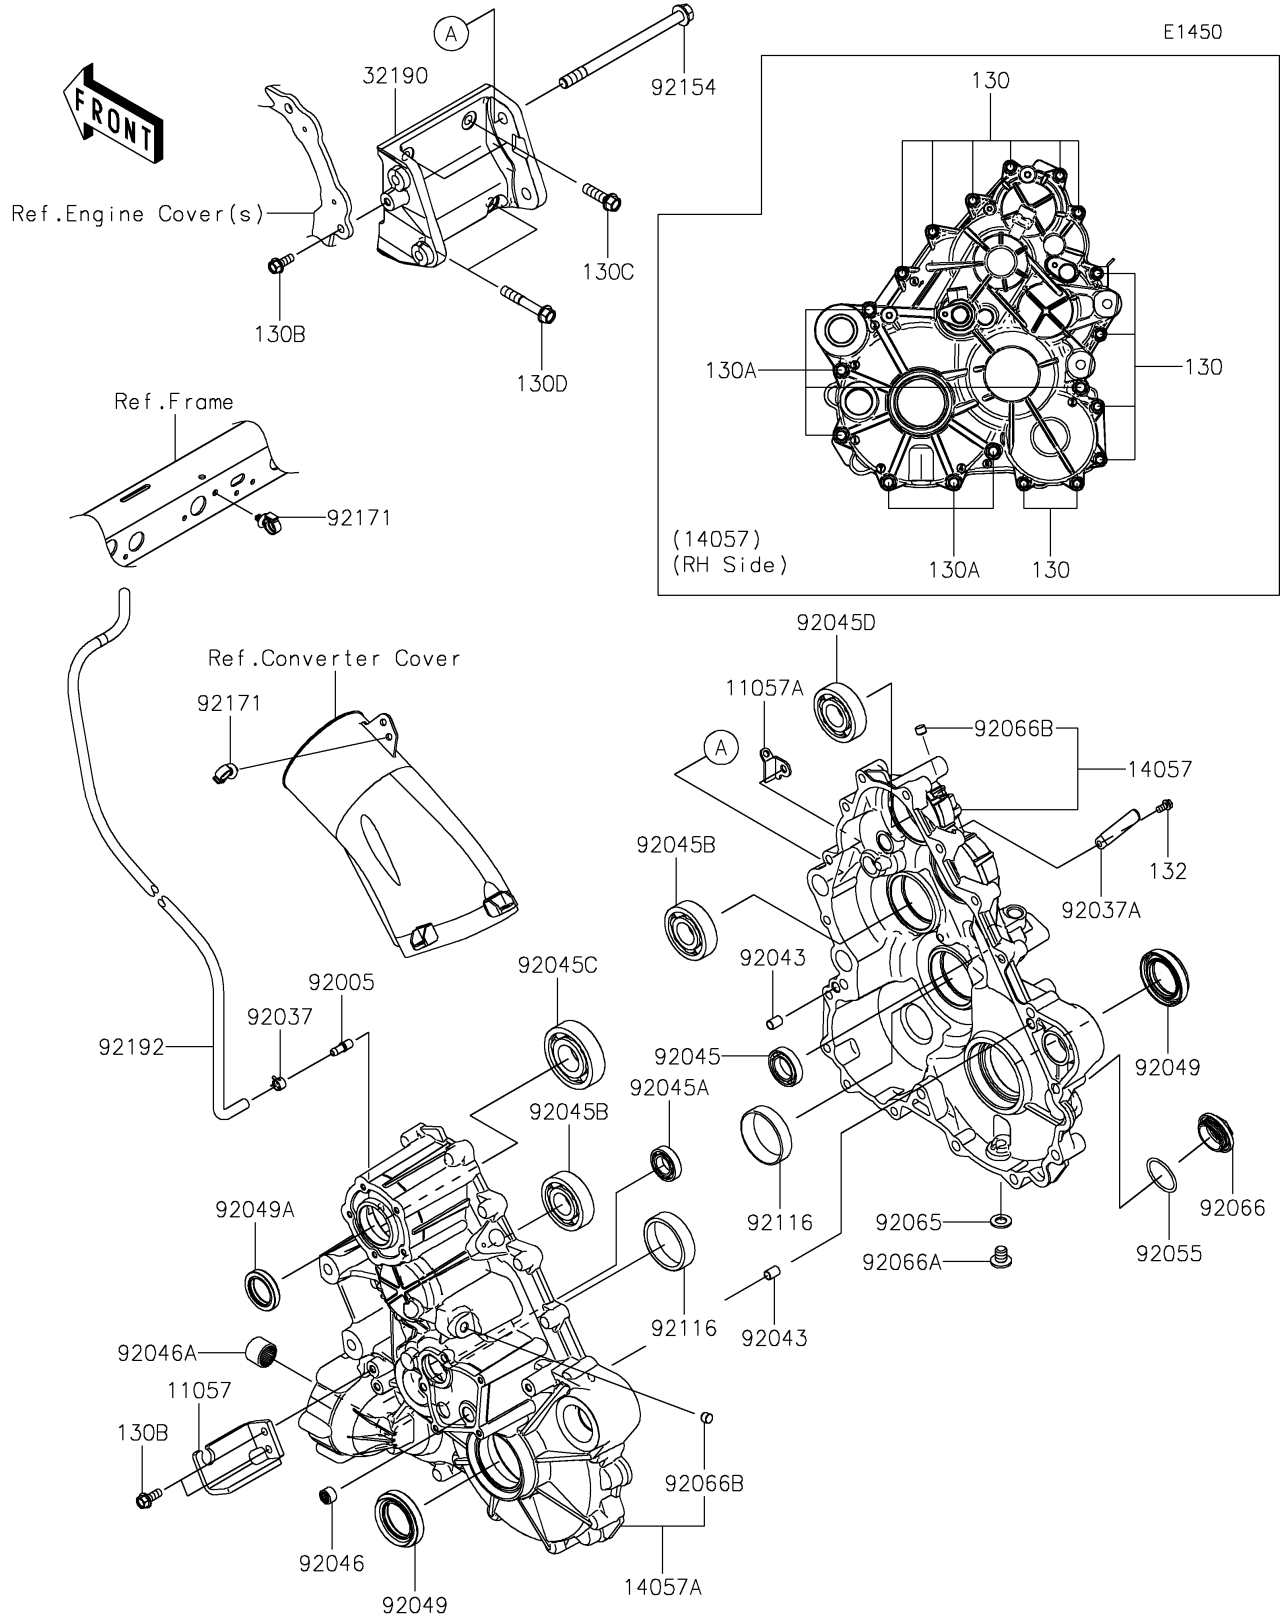

2026 Teryx KRX4 1000 PARTS DIAGRAM

Gear Box

2026 Teryx KRX4 1000 PARTS LIST

Gear Box

ITEM NAME	PART NUMBER	QUANTITY
BRACKET,CABLE (Ref # 11057)	11057-1898	1
BRACKET (Ref # 11057A)	11057-4094	1
CASE-COMP-GEAR (Ref # 14057)	14057-0023	1
CASE-COMP-GEAR (Ref # 14057A)	14057-0024	1
BRACKET-ENGINE (Ref # 32190)	32190-0776	1
FITTING,BREATHER (Ref # 92005)	92005-1127	1
CLAMP,TUBE (Ref # 92037)	92037-1505	1
CLAMP (Ref # 92037A)	92037-1993	1
PIN,DOWEL,10X14 (Ref # 92043)	92043-1037	2
BEARING-BALL,#6905 (Ref # 92045)	92045-036	1
BEARING-BALL,6904 (Ref # 92045A)	92045-0705	1
BEARING-BALL,6305RSH2 (Ref # 92045B)	92045-0899	2
BEARING-BALL,TMB306C3 (Ref # 92045C)	92045-0900	1
BEARING-BALL,6305 (Ref # 92045D)	92045-0947	1
BEARING-NEEDLE,HK1210FM (Ref # 92046)	92046-0034	1
BEARING-NEEDLE (Ref # 92046A)	92046-0039	1
SEAL-OIL,TC9Y 40X62X10X17.2 (Ref # 92049)	92049-0815	2
SEAL-OIL,HTC 30X45X8 (Ref # 92049A)	92049-0848	1
RING-O,35.8MM (Ref # 92055)	92055-1281	1
GASKET,12X22X2 (Ref # 92065)	92065-097	1
PLUG,36X7.5 (Ref # 92066)	92066-0744	1
PLUG,12X15 (Ref # 92066A)	92066-0943	1
PLUG (Ref # 92066B)	92066-1013	2
BEARING-ROLLER,HC30305J (Ref # 92116)	92116-0011	2
BOLT,12X175 (Ref # 92154)	92154-3859	2
CLAMP (Ref # 92171)	92171-0453	2
TUBE,5.8X10.8X935 (Ref # 92192)	92192-1921	1
BOLT-FLANGED,8X45 (Ref # 130)	130BA0845	12
BOLT-FLANGED,10X55 (Ref # 130A)	130BA1055	7

2026 Teryx KRX4 1000 PARTS LIST

Gear Box

ITEM NAME	PART NUMBER	QUANTITY
BOLT-FLANGED,8X20 (Ref # 130B)	130CA0820	3
BOLT-FLANGED,10X35 (Ref # 130C)	130CA1035	2
BOLT-FLANGED,10X60 (Ref # 130D)	130CA1060	2
BOLT-FLANGED-SMALL,6X12 (Ref # 132)	132BA0612	1