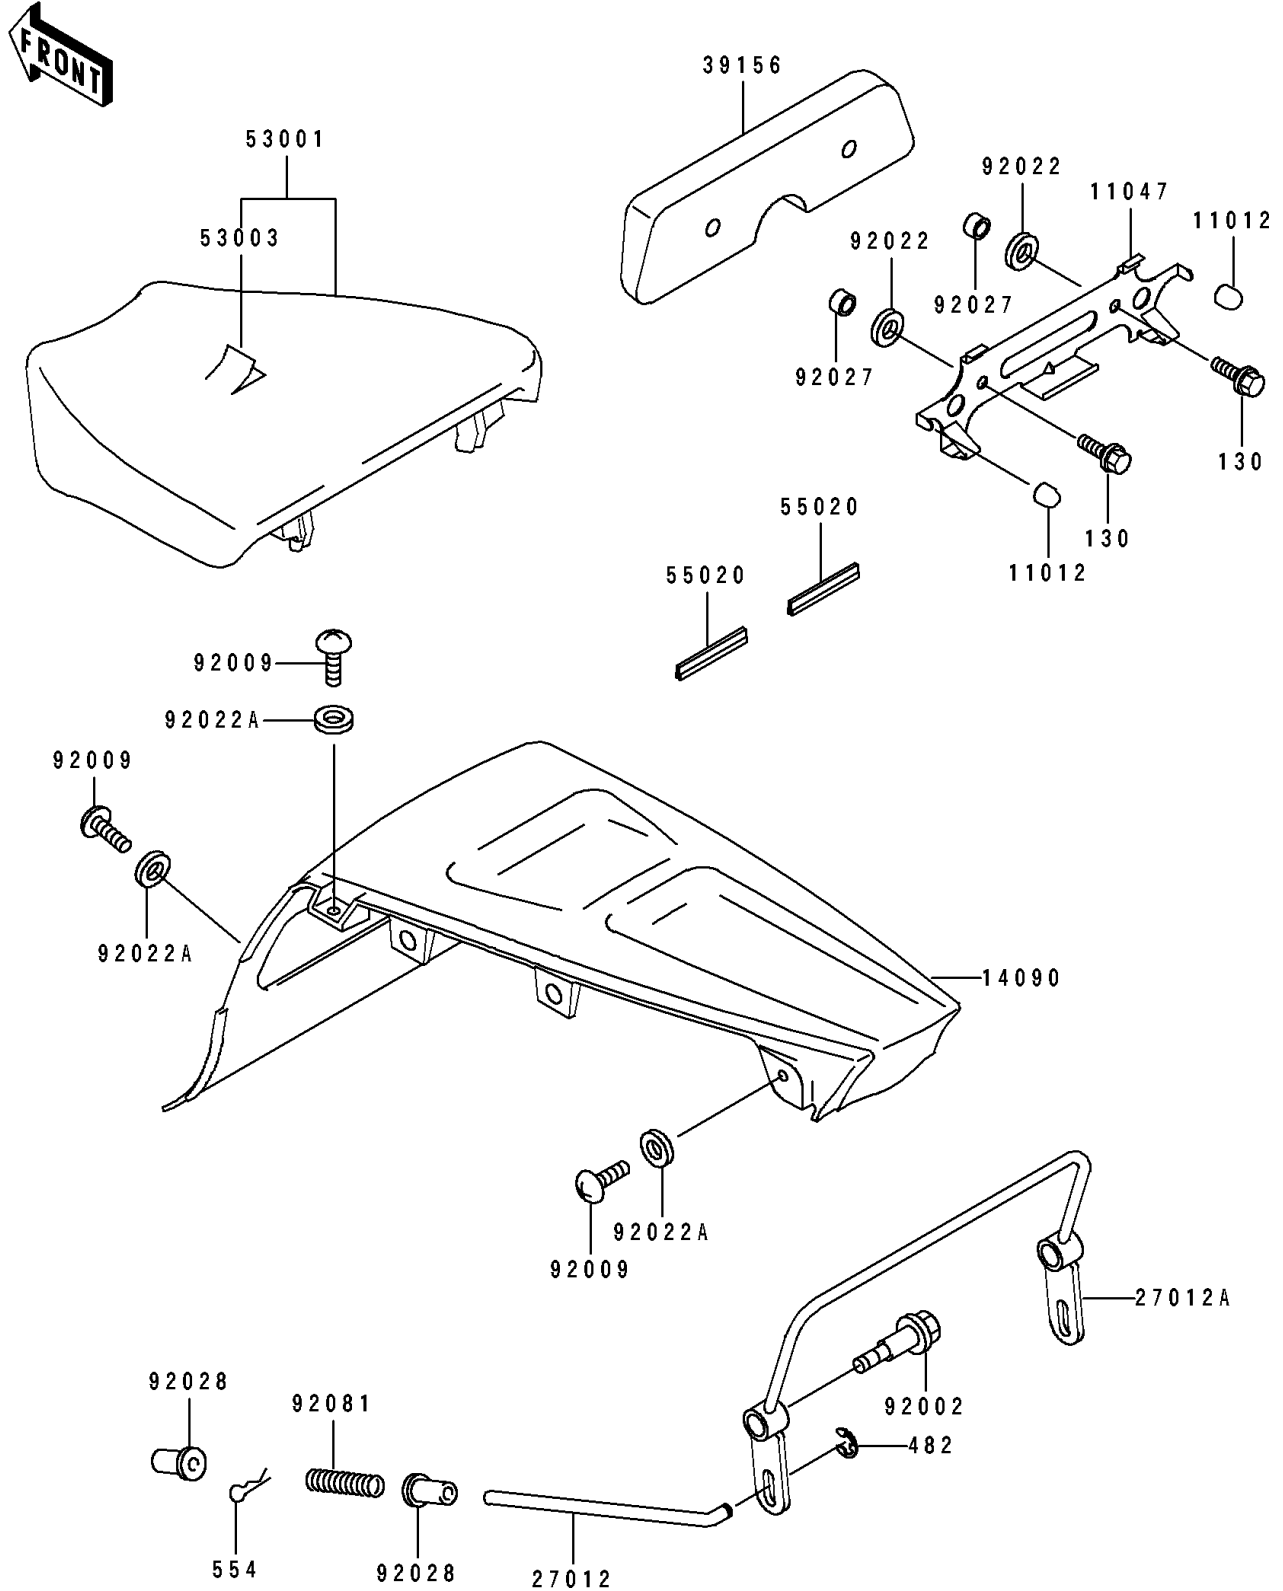

## 1993 Ninja® ZX™-7R PARTS DIAGRAM

Seat

F2510

## 1993 Ninja® ZX™-7R PARTS LIST

Seat

ITEM NAME	PART NUMBER	QUANTITY
CAP,CABLE CLAMP (Ref # 11012)	11012-1438	1
BRACKET,SEAT PAD (Ref # 11047)	11047-1353	1
COVER,TAIL,BLUE 36 (Ref # 14090)	14090-1259-KD	1
HOOK,SEAT,FR (Ref # 27012)	27012-1436	1
HOOK,SEAT,RR (Ref # 27012A)	27012-1467	1
PAD,SEAT COVER,BLACK (Ref # 39156)	39156-1228-MA	1
SEAT-ASSY,FR,BLACK (Ref # 53001)	53001-1686-MA	1
LEATHER,FRONT SEAT,BLACK (Ref # 53003)	53003-1269-MA	1
GUARD,SEAT COVER (Ref # 55020)	55020-1413	1
BOLT,HEAD COVER (Ref # 92002)	92002-1595	1
SCREW,5X16 (Ref # 92009)	92009-1654	1
WASHER,6.5X20X1.6 (Ref # 92022)	92022-125	1
WASHER,NYLON,5.3X11.5X1.5 (Ref # 92022A)	92022-1521	1
COLLAR,6.8X10X6 (Ref # 92027)	92027-103	1
BUSHING (Ref # 92028)	92028-1637	1
SPRING (Ref # 92081)	92081-1486	1
BOLT-FLANGED,6X16 (Ref # 130)	130H0616	1
CIRCLIP-TYPE-E,5MM (Ref # 482)	482L5000	1
PIN-SNAP (Ref # 554)	554A0600	1