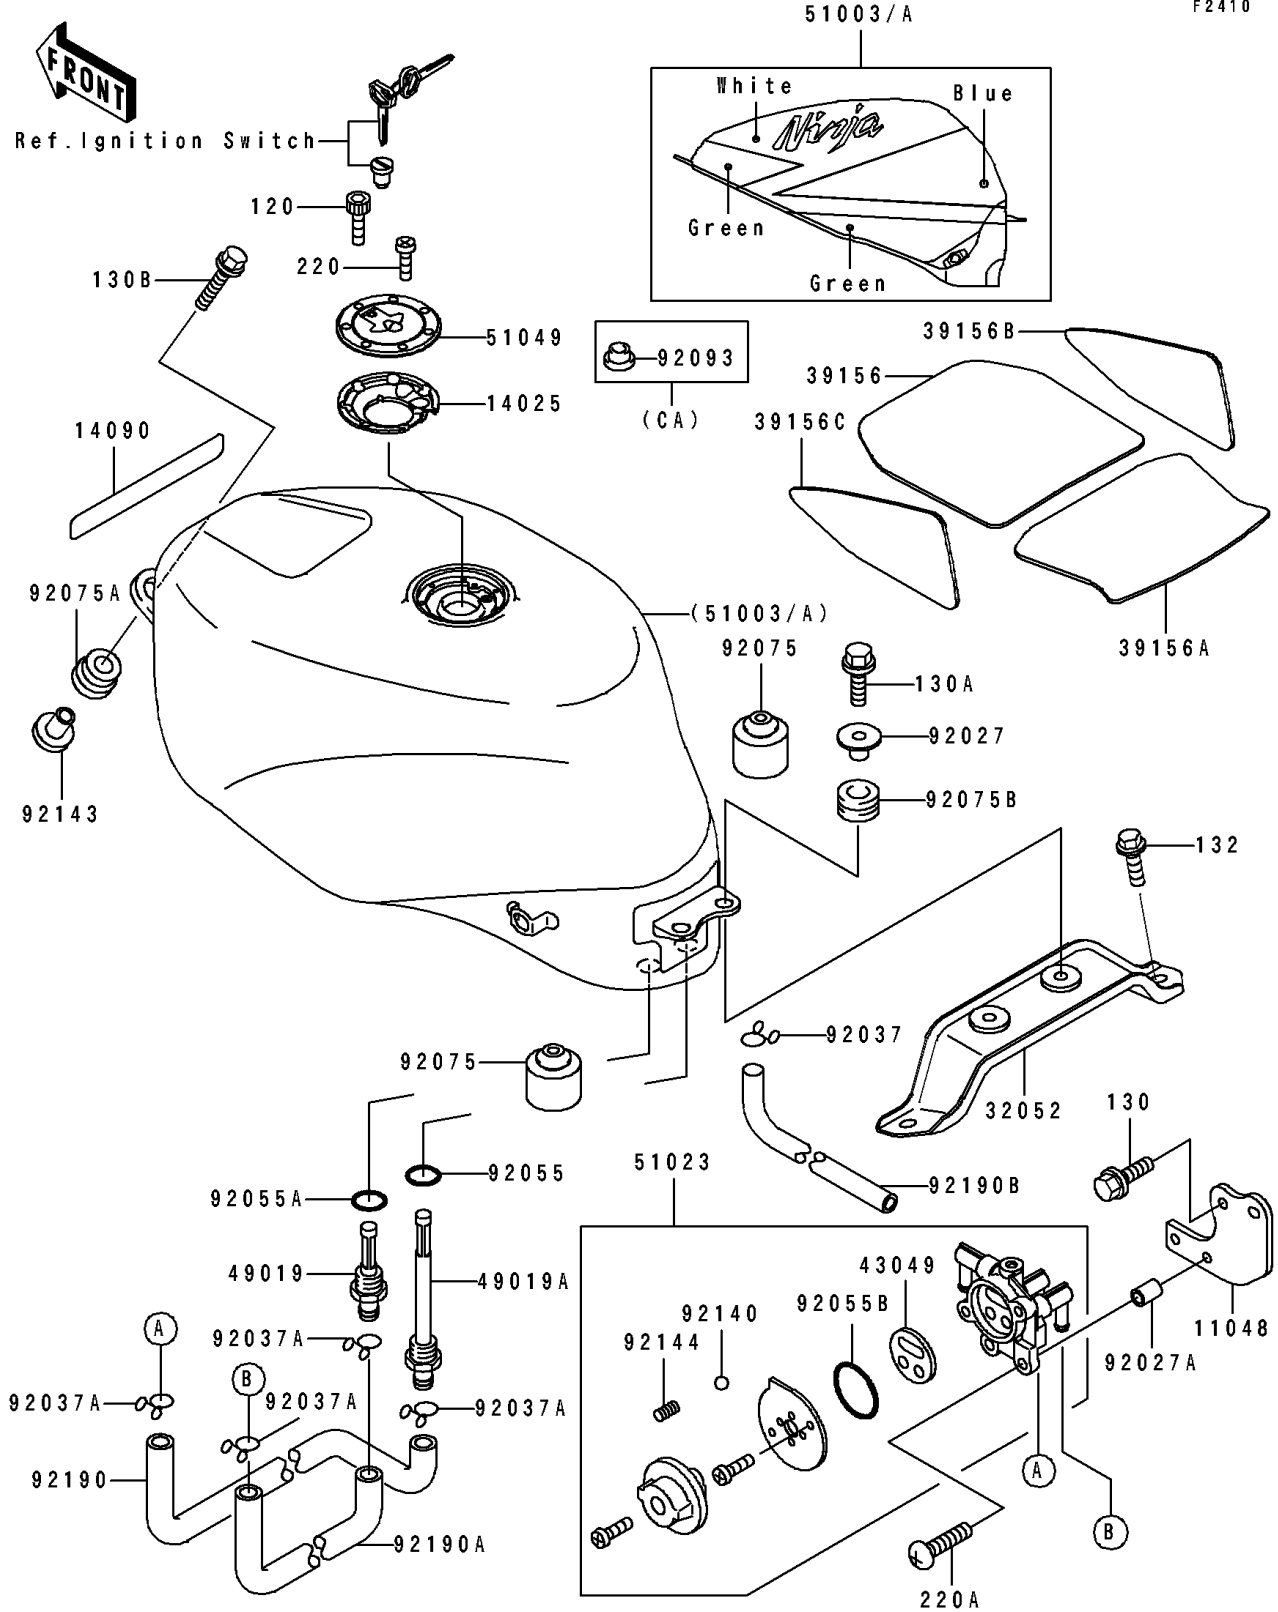

1993 Ninja® ZX™-7R PARTS DIAGRAM

Fuel Tank(ZX750-M1)

F2410

1993 Ninja® ZX™-7R PARTS LIST

Fuel Tank(ZX750-M1)

ITEM NAME	PART NUMBER	QUANTITY
BRACKET,FUEL TAP (Ref # 11048)	11048-1150	1
COVER,TANK CAP (Ref # 14025)	14025-1913	1
COVER,FUEL TANK (Ref # 14090)	14090-1338	1
BRACKET-TANK,RR (Ref # 32052)	32052-1367	1
PAD,FUEL TANK,FR (Ref # 39156)	39156-1312	1
PAD,FUEL TANK,RR (Ref # 39156A)	39156-1313	1
PAD,FUEL TANK,SIDE,RH (Ref # 39156B)	39156-1314	1
PAD,FUEL TANK,SIDE,LH (Ref # 39156C)	39156-1315	1
PACKING,TAP VALVE (Ref # 43049)	43049-1066	1
FILTER-FUEL (Ref # 49019)	49019-1070	1
FILTER-FUEL,"ON" (Ref # 49019A)	49019-1074	1
TANK-COMP-FUEL,GREEN/WHITE/BLU (Ref # 51003)	51003-5493-KE	1
TANK-COMP-FUEL,GREEN/WHITE/BLU (Ref # 51003A)	51003-5494-KE	1
TAP-ASSY,FUEL (Ref # 51023)	51023-1203	1
CAP-TANK,FUEL (Ref # 51049)	51049-1091	1
COLLAR,L=13.1,BLACK (Ref # 92027)	92027-1450	1
COLLAR,6.8X10X14 (Ref # 92027A)	92027-1966	1
CLAMP,TUBE (Ref # 92037)	92037-147	1
CLAMP,TUBE (Ref # 92037A)	92037-1972	1
RING-O,ID=9.5 (Ref # 92055)	92055-1386	1
RING-O,11.5X1.5 (Ref # 92055A)	92055-1387	1
RING-O,TAP LEVER (Ref # 92055B)	92055-1419	1
DAMPER,STAND,CNT (Ref # 92075)	92075-1002	1
DAMPER (Ref # 92075A)	92075-112	1
DAMPER (Ref # 92075B)	92075-209	1
SEAL,FUEL TANK CAP (Ref # 92093)	92093-1030	1
BALL,STAINLESS,5/32" (Ref # 92140)	92140-1051	1
COLLAR (Ref # 92143)	92143-1515	1
SPRING,FUEL TAP KNOB (Ref # 92144)	92144-1212	1

1993 Ninja® ZX™-7R PARTS LIST

Fuel Tank(ZX750-M1)

ITEM NAME	PART NUMBER	QUANTITY
TUBE,FUEL,"ON" (Ref # 92190)	92190-1349	1
TUBE,FUEL,"RES" (Ref # 92190A)	92190-1350	1
TUBE,DRAIN (Ref # 92190B)	92190-1453	1
BOLT-SOCKET (Ref # 120)	120S0512	1
BOLT-FLANGED (Ref # 130)	130J0610	1
BOLT-FLANGED,6X30,BLACK (Ref # 130A)	130J0630	1
BOLT-FLANGED,6X45,BLACK (Ref # 130B)	130J0645	1
BOLT-FLANGED-SMALL (Ref # 132)	132J0820	1
SCREW-PAN-CROS (Ref # 220)	220C0508	1
SCREW-PAN-CROS,6X25,BLACK (Ref # 220A)	220C0625	1