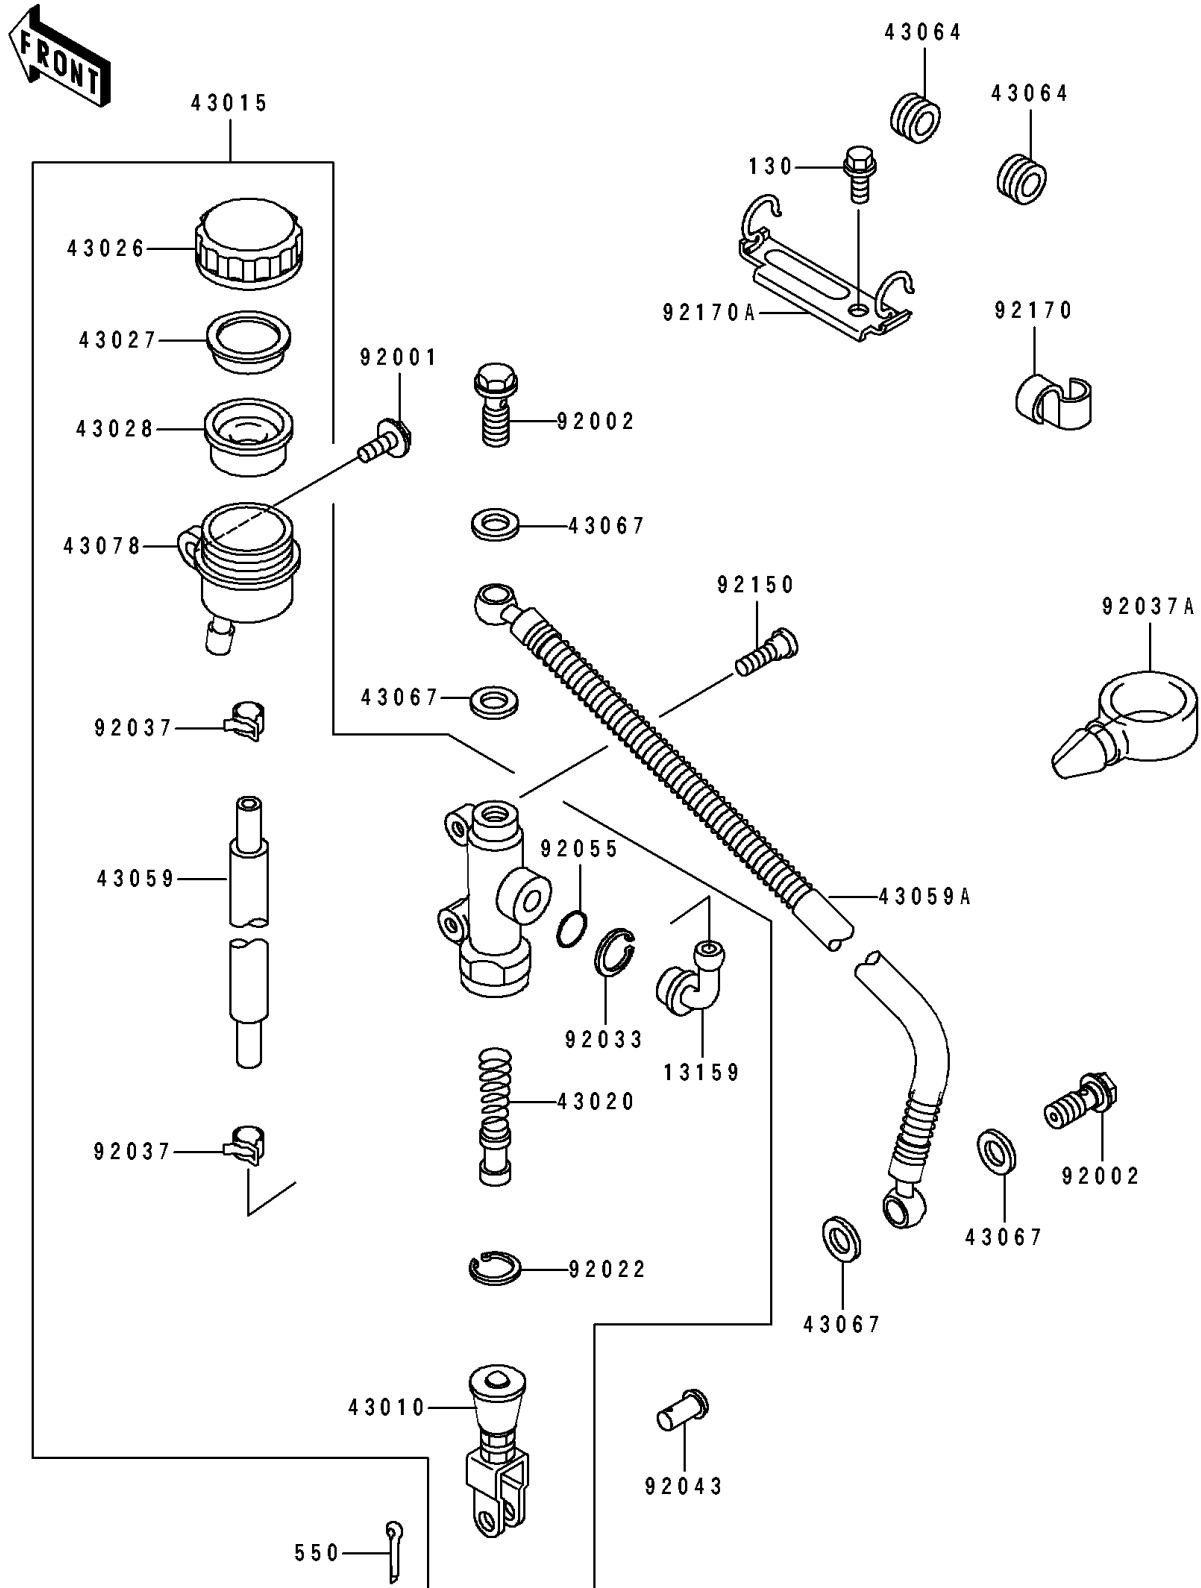

1993 Ninja® ZX™-7R PARTS DIAGRAM

Rear Master Cylinder

F2293

1993 Ninja® ZX™-7R PARTS LIST

Rear Master Cylinder

ITEM NAME	PART NUMBER	QUANTITY
CONNECTOR,RR MASTER CYLINDER (Ref # 13159)	13159-1052	1
ROD-ASSY-BRAKE (Ref # 43010)	43010-1062	1
CYLINDER-ASSY-MASTER,RR (Ref # 43015)	43015-1456	1
PISTON-COMP-BRAKE (Ref # 43020)	43020-1094	1
CAP-BRAKE (Ref # 43026)	43026-1051	1
PLATE-DIAPHRAGM (Ref # 43027)	43027-1051	1
DIAPHRAGM,MASTER CYLINDER (Ref # 43028)	43028-1057	1
HOSE-BRAKE,RR MASTER CYLINDER (Ref # 43059)	43059-1313	1
HOSE-BRAKE,RR (Ref # 43059A)	43059-1680	1
GROMMET,HOSE CLAMP (Ref # 43064)	43064-006	1
WASHER,10.5X15X1.5 (Ref # 43067)	43067-001	1
RESERVOIR,RR MASTER CYLINDER (Ref # 43078)	43078-1058	1
BOLT,6X20 (Ref # 92001)	92001-1460	1
BOLT,OIL,L=23 (Ref # 92002)	92002-1888	1
WASHER,CIRCRIP (Ref # 92022)	92022-1601	1
RING-SNAP,20.5MM (Ref # 92033)	92033-1186	1
CLAMP,BRAKE HOSE (Ref # 92037)	92037-1547	1
CLAMP,HOSE (Ref # 92037A)	92037-1827	1
PIN,8MM (Ref # 92043)	92043-1303	1
RING-O,MASTER CYLINDER (Ref # 92055)	92055-1251	1
BOLT,8MM (Ref # 92150)	92150-1151	1
CLAMP,HOSE (Ref # 92170)	92170-1097	1
CLAMP,HOSE (Ref # 92170A)	92170-1367	1
BOLT-FLANGED,6X10 (Ref # 130)	130H0610	1
PIN-COTTER,2.0X15 (Ref # 550)	550D2015	1