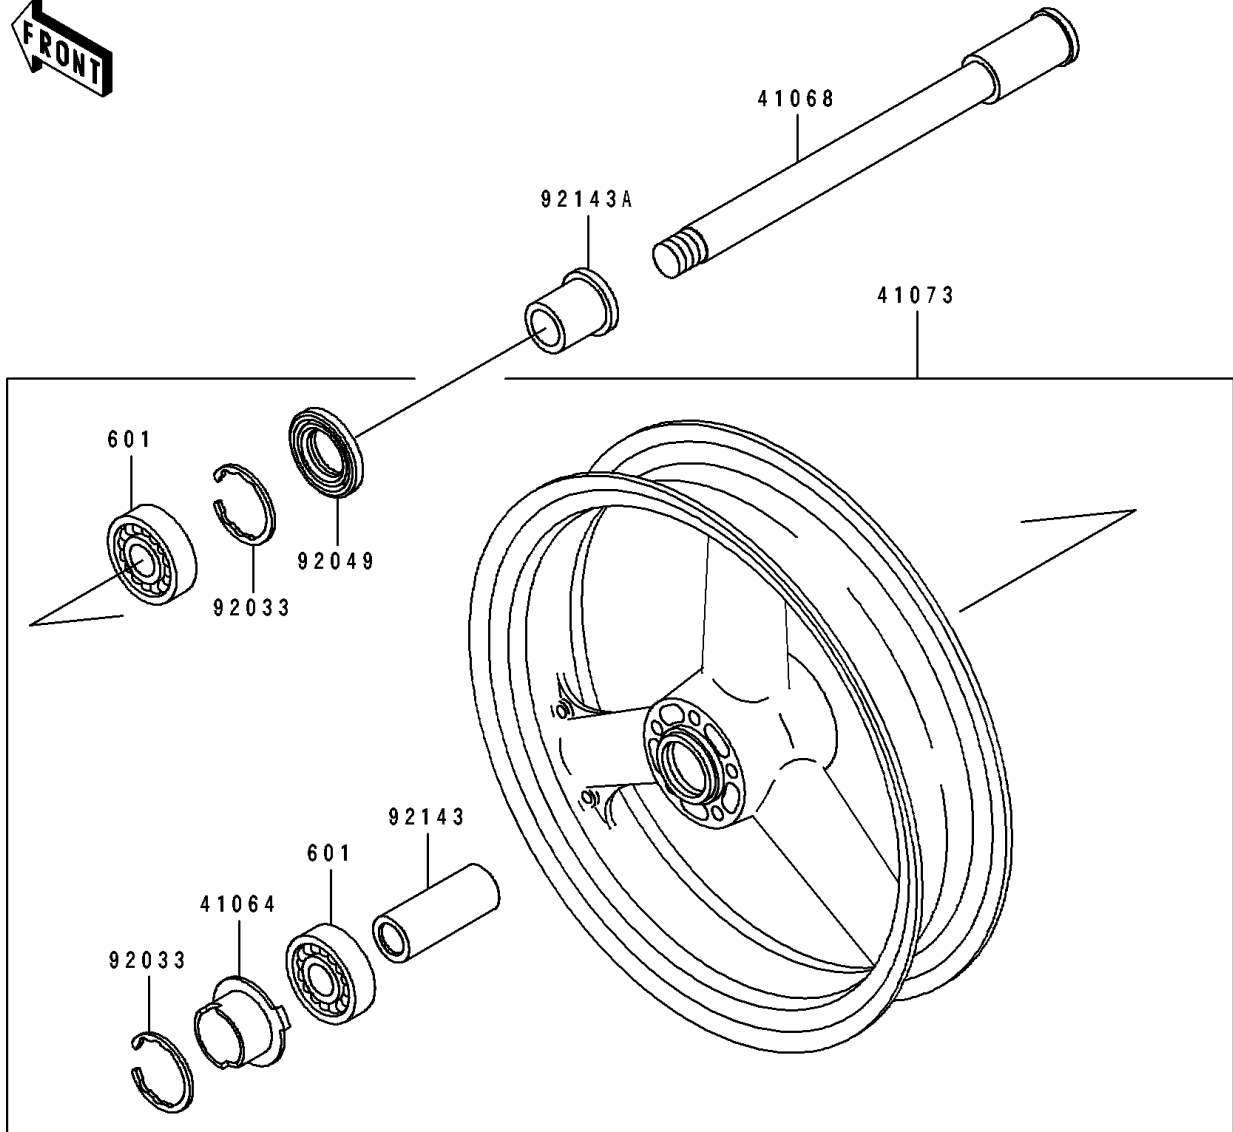

1993 Ninja® ZX™-7R PARTS DIAGRAM

Front Wheel

F2230

1993 Ninja® ZX™-7R PARTS LIST

Front Wheel

ITEM NAME	PART NUMBER	QUANTITY
GEAR-METER SCREW,9T (Ref # 41060)	41060-1140	1
GEAR-METER SCREW,24T (Ref # 41060A)	41060-1141	1
WASHER,5.1X9X0.4 (Ref # 41063)	41063-001	1
RECEIVER-SPEEDOMETER (Ref # 41064)	41064-1055	1
AXLE,FR (Ref # 41068)	41068-1327	1
WHEEL-ASSY,FR,L.GREEN (Ref # 41073)	41073-1496-CJ	1
CASE-ASSY-METER GEAR (Ref # 41078)	41078-1082	1
BUSHING,METER GEAR CASE (Ref # 92028)	92028-1634	1
RING-SNAP,47MM (Ref # 92033)	92033-1042	1
PIN,SPRING,3X18 (Ref # 92043)	92043-1454	1
SEAL-OIL,BJN 32 47 5 (Ref # 92049)	92049-1377	1
SEAL-OIL,BJN-C2 35 52 5 (Ref # 92049A)	92049-1378	1
COLLAR,FR HUB,L=94 (Ref # 92143)	92143-1476	1
COLLAR,FR AXLE,RH,L=17.5 (Ref # 92143A)	92143-1477	1
COLLAR,FR AXLE,LH,L=44.5 (Ref # 92143B)	92143-1478	1
BEARING-BALL,#6005UU (Ref # 601)	601B6005UU	1