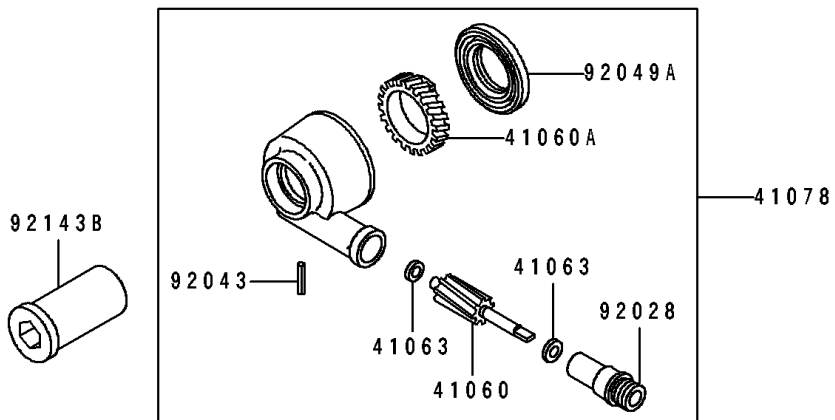

1993 Ninja® ZX™-7R PARTS DIAGRAM

Front Wheel

F2230

1993 Ninja® ZX™-7R PARTS LIST

Front Wheel

ITEM NAME	PART NUMBER	QUANTITY
GEAR-METER SCREW,9T (Ref # 41060)	41060-1140	1
GEAR-METER SCREW,24T (Ref # 41060A)	41060-1141	1
WASHER,5.1X9X0.4 (Ref # 41063)	41063-001	1
RECEIVER-SPEEDOMETER (Ref # 41064)	41064-1055	1
AXLE,FR (Ref # 41068)	41068-1327	1
WHEEL-ASSY,FR,L.GREEN (Ref # 41073)	41073-1496-CJ	1
CASE-ASSY-METER GEAR (Ref # 41078)	41078-1082	1
BUSHING,METER GEAR CASE (Ref # 92028)	92028-1634	1
RING-SNAP,47MM (Ref # 92033)	92033-1042	1
PIN,SPRING,3X18 (Ref # 92043)	92043-1454	1
SEAL-OIL,BJN 32 47 5 (Ref # 92049)	92049-1377	1
SEAL-OIL,BJN-C2 35 52 5 (Ref # 92049A)	92049-1378	1
COLLAR,FR HUB,L=94 (Ref # 92143)	92143-1476	1
COLLAR,FR AXLE,RH,L=17.5 (Ref # 92143A)	92143-1477	1
COLLAR,FR AXLE,LH,L=44.5 (Ref # 92143B)	92143-1478	1
BEARING-BALL,#6005UU (Ref # 601)	601B6005UU	1