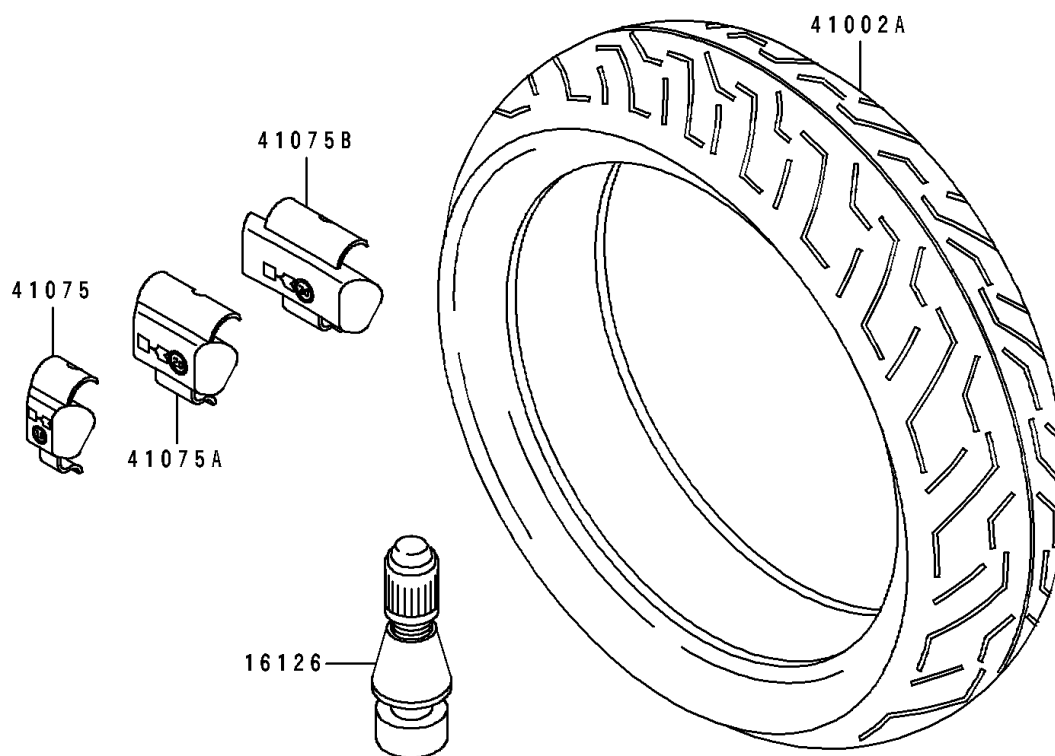

1993 Ninja® ZX™-7R PARTS DIAGRAM

Tires

F2210

1993 Ninja® ZX™-7R PARTS LIST

Tires

ITEM NAME	PART NUMBER	QUANTITY
VALVE,TIRE (Ref # 16126)	16126-1140	1
TIRE,FR,120/70ZR17,TX11(MICHEL (Ref # 41002)	41002-1946	1
TIRE,RR,180/55ZR17,TX23B(MICHE (Ref # 41002A)	41002-1947	1
BALANCER-WHEEL,10G,SILVER (Ref # 41075)	41075-1014	1
BALANCER-WHEEL,20G,SILVER (Ref # 41075A)	41075-1015	1
BALANCER-WHEEL,30G,SILVER (Ref # 41075B)	41075-1016	1