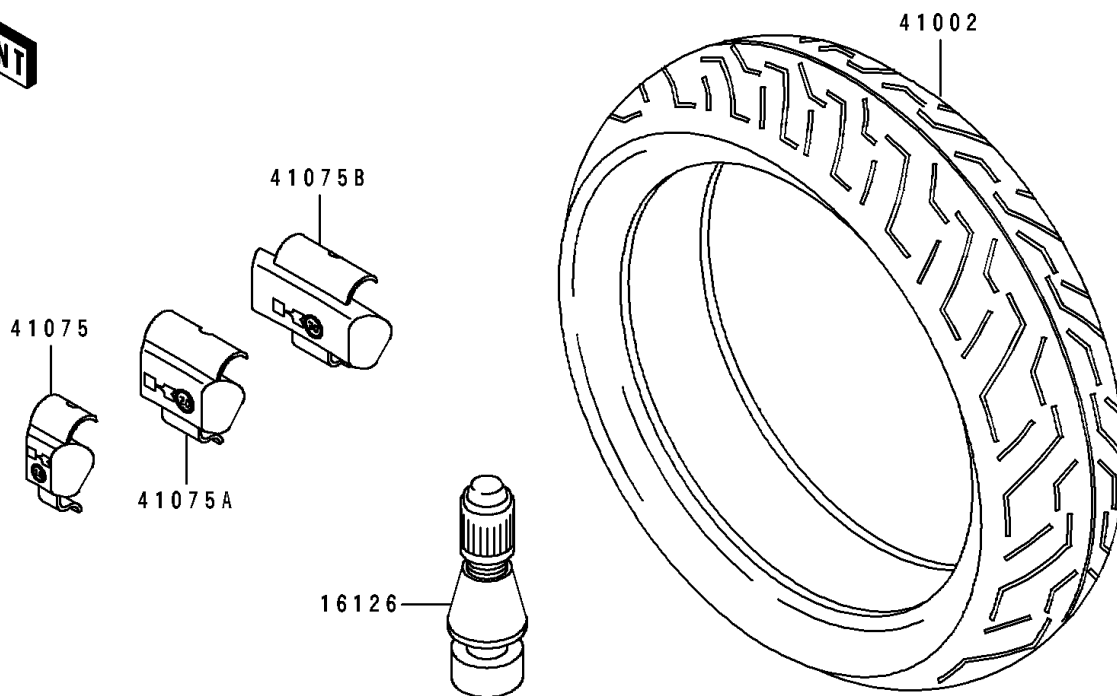

1993 Ninja® ZX™-7R PARTS DIAGRAM

Tires

F2210

1993 Ninja® ZX™-7R PARTS LIST

Tires

ITEM NAME	PART NUMBER	QUANTITY
VALVE,TIRE (Ref # 16126)	16126-1140	1
TIRE,FR,120/70ZR17,TX11(MICHEL (Ref # 41002)	41002-1946	1
TIRE,RR,180/55ZR17,TX23B(MICHE (Ref # 41002A)	41002-1947	1
BALANCER-WHEEL,10G,SILVER (Ref # 41075)	41075-1014	1
BALANCER-WHEEL,20G,SILVER (Ref # 41075A)	41075-1015	1
BALANCER-WHEEL,30G,SILVER (Ref # 41075B)	41075-1016	1